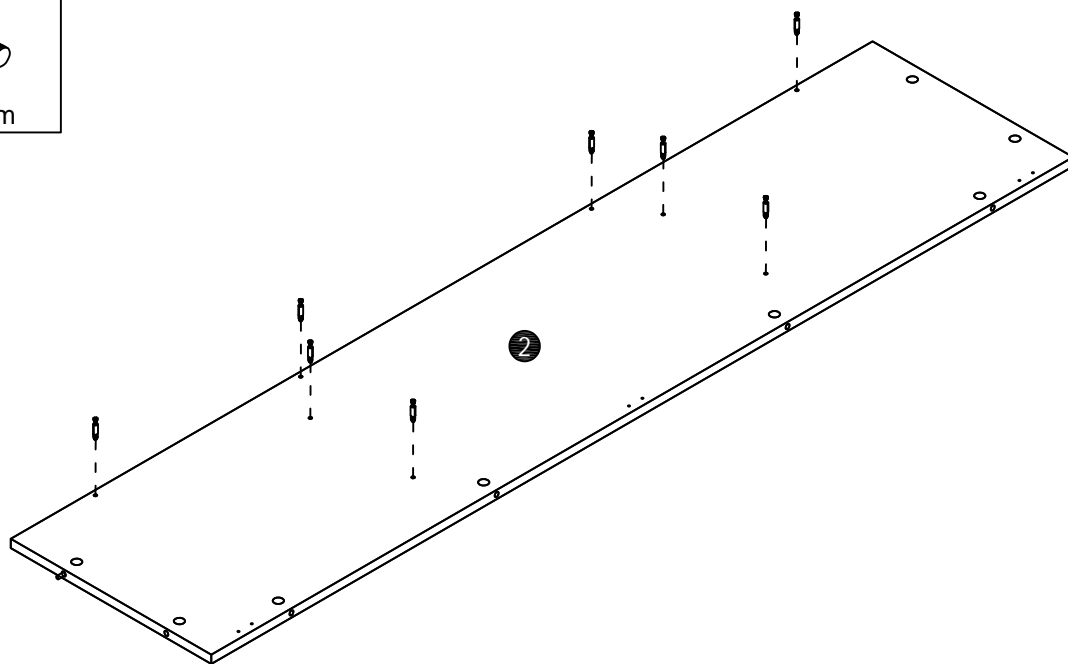

TV Stand w/ Fireplace

Assembly Instructions

NOTE: This instruction manual contains **IMPORTANT** safety information. Please read carefully before assembling the product

List of Parts

Hardware

<p>A x 60+2</p>  <p>Ø6 x 34mm</p>	<p>B x 60+2</p>  <p>Ø15 x 10mm</p>	<p>C x 8+1</p>  <p>Ø8*30mm</p>	<p>D x 8+1</p>  <p>Ø3*12mm</p>	<p>E x 4</p>  <p></p>
<p>F x 2</p>  <p></p>	<p>G x 4</p>  <p>Ø4*22mm</p>	<p>H x 4+1</p>  <p>Ø3*16mm</p>	<p>I x 2</p>  <p></p>	<p>J x 30+2</p>  <p>Ø3.5*12mm</p>
<p>K x 12</p>  <p></p>	<p>L x 36+2</p>  <p>Ø3.5*12mm</p>	<p>M x 4</p>  <p></p>	<p>N x 2</p>  <p></p>	<p>O x 3</p>  <p></p>

STEP1

A x 4

Ø6 x 34mm

B x 4

Ø15 x 10mm

STEP2

A x 8

Ø6 x 34mm

STEP3

B x 8

Ø15 x 10mm

STEP4

A x 8

Ø6 x 34mm

STEP5

B x 8

Ø15 x 10mm

STEP6

A x 10

Ø6 x 34mm

STEP7

B x 10

Ø15 x 10mm

STEP8