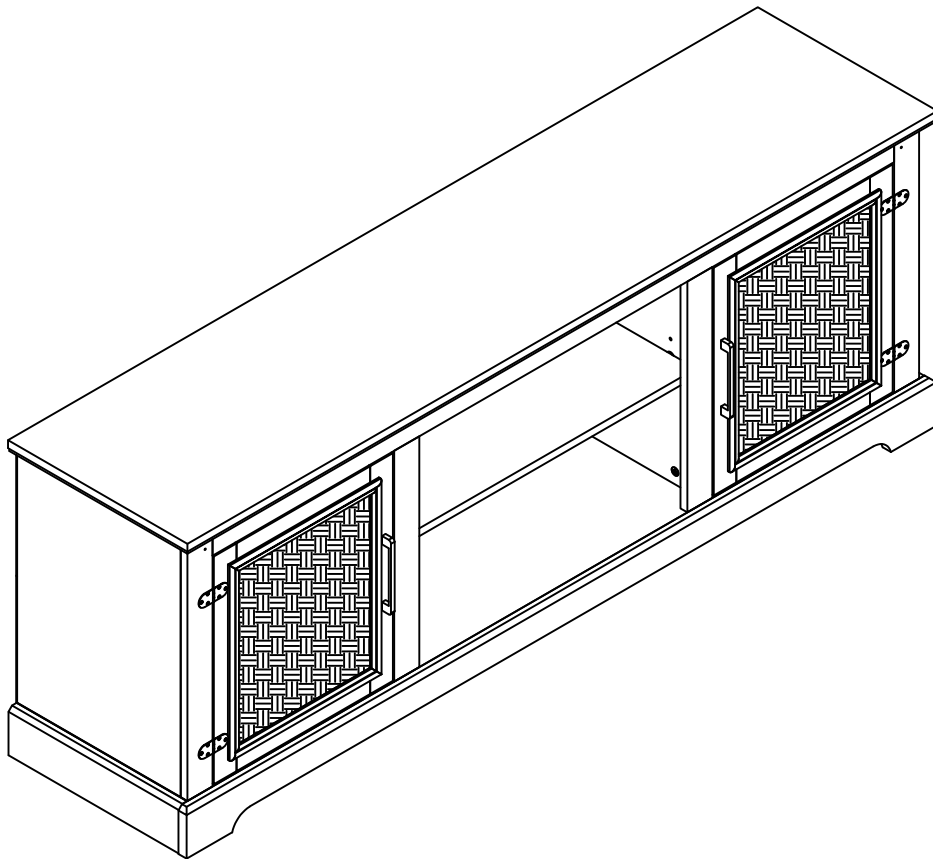

TV STAND ASSEMBLY

STEP24

J x 30

Ø3.5*12mm

STEP25

STEP26

STEP23

FIREPLACE MANTEL ASSEMBLY