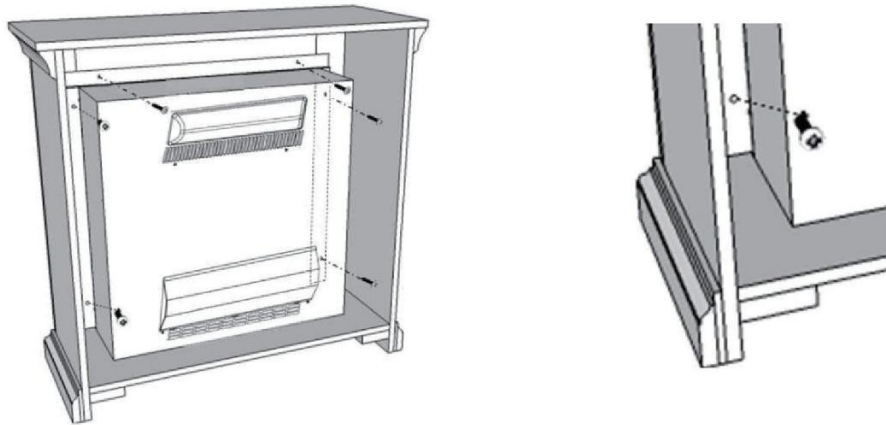

K x 8

STEP24

J x 16

Ø3.5*12mm

STEP25

STEP26

FIREPLACE INSTALLATION

If you decide to install the fireplace into the mantel, carefully set the unit from the back of the mantel and center it in the opening.

Check the alignment and attach the unit to the mantel by inserting screws through the drilled holes on the trim to the mantel.

NOTE: Do not attempt to install the unit from the front of the mantel. It will not fit.