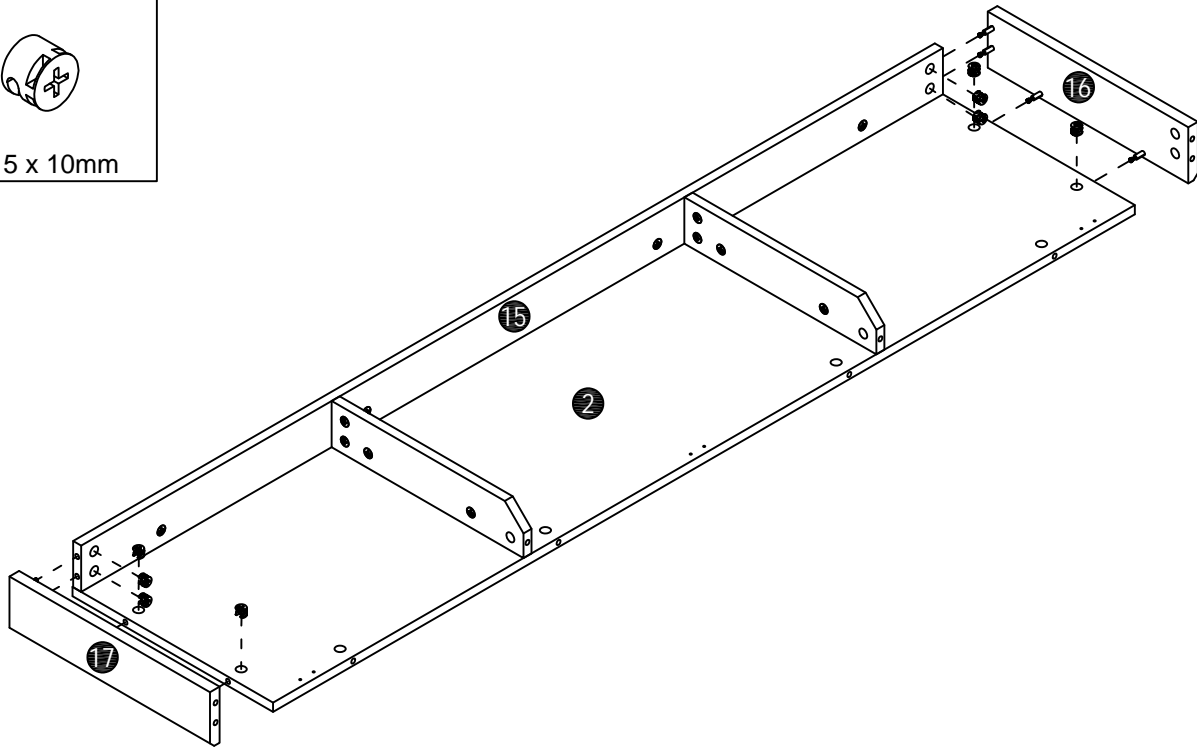

TV Stand w/ Fireplace

Assembly Instructions

NOTE: This instruction manual contains **IMPORTANT** safety information. Please read carefully before assembling the product

List of Parts

Hardware

<p>A x 60+2</p>  <p>Ø6 x 34mm</p>	<p>B x 60+2</p>  <p>Ø15 x 10mm</p>	<p>C x 8+1</p>  <p>Ø8*30mm</p>	<p>D x 8+1</p>  <p>Ø3*12mm</p>	<p>E x 4</p>  <p></p>
<p>F x 2</p>  <p></p>	<p>G x 4</p>  <p>Ø4*22mm</p>	<p>H x 4+1</p>  <p>Ø3*16mm</p>	<p>I x 2</p>  <p></p>	<p>J x 30+2</p>  <p>Ø3.5*12mm</p>
<p>K x 12</p>  <p></p>	<p>L x 36+2</p>  <p>Ø3.5*12mm</p>	<p>M x 4</p>  <p></p>	<p>N x 2</p>  <p></p>	<p>O x 3</p>  <p></p>

STEP1

A x 4

Ø6 x 34mm

B x 4

Ø15 x 10mm

STEP2

A x 8

Ø6 x 34mm

STEP3

B x 8

Ø15 x 10mm

STEP4

A x 8

Ø6 x 34mm

STEP5

B x 8

Ø15 x 10mm

STEP6

A x 10

Ø6 x 34mm

STEP7

B x 10

Ø15 x 10mm

STEP8