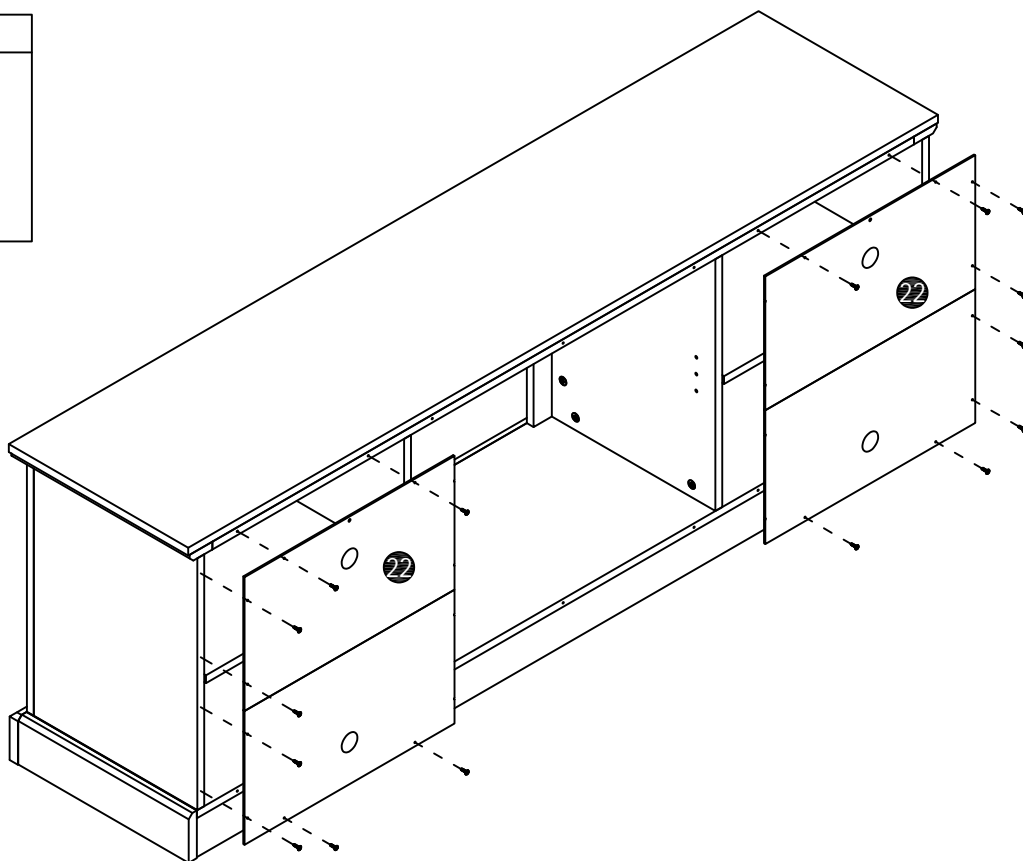

K x 8

STEP24

J x 16

Ø3.5*12mm

STEP25

STEP26

FIREPLACE INSTALLATION

If you decide to install the fireplace into the mantel, carefully set the unit from the back of the mantel and center it in the opening.

Check the alignment and attach the unit to the mantel by inserting screws through the drilled holes on the trim to the mantel.

NOTE: Do not attempt to install the unit from the front of the mantel. It will not fit.