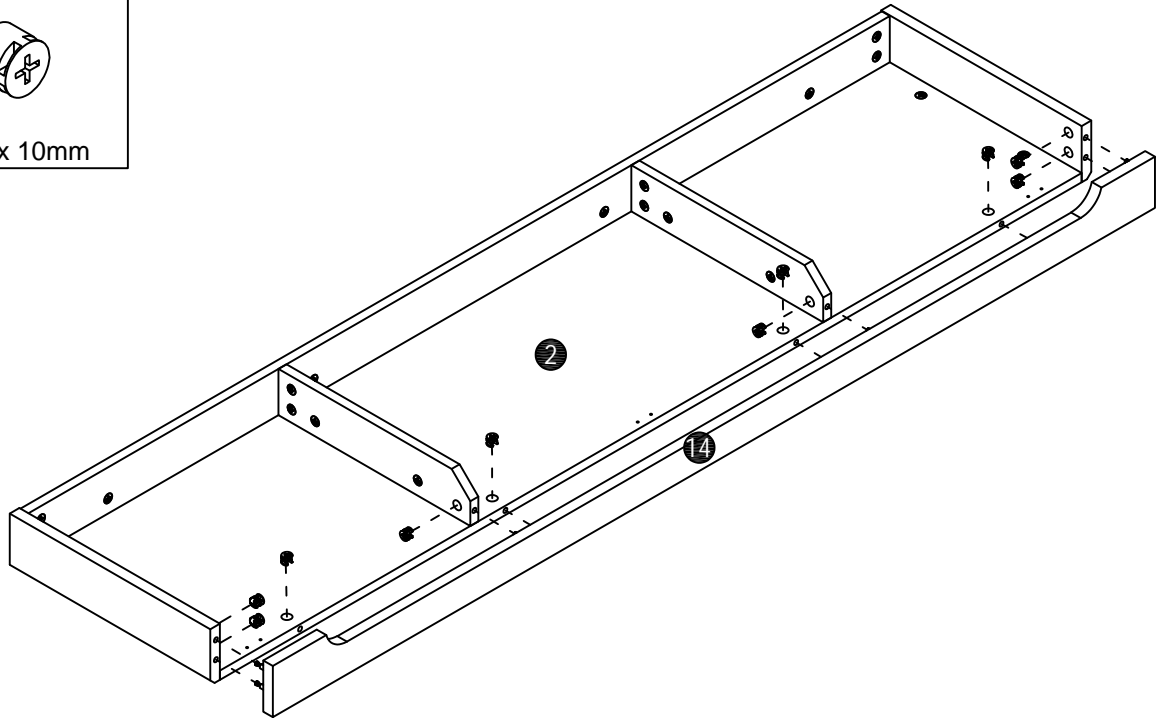

TV Stand w/ Fireplace

Assembly Instructions

NOTE: This instruction manual contains **IMPORTANT** safety information. Please read carefully before assembling the product

List of Parts

Hardware

<p>A x 60+2</p>  <p>Ø6 x 34mm</p>	<p>B x 60+2</p>  <p>Ø15 x 10mm</p>	<p>C x 8+1</p>  <p>Ø8*30mm</p>	<p>D x 8+1</p>  <p>Ø3*12mm</p>	<p>E x 4</p>  <p></p>
<p>F x 2</p>  <p></p>	<p>G x 4</p>  <p>Ø4*22mm</p>	<p>H x 4+1</p>  <p>Ø3*16mm</p>	<p>I x 2</p>  <p></p>	<p>J x 30+2</p>  <p>Ø3.5*12mm</p>
<p>K x 12</p>  <p></p>	<p>L x 36+2</p>  <p>Ø3.5*12mm</p>	<p>M x 4</p>  <p></p>	<p>N x 2</p>  <p></p>	<p>O x 3</p>  <p></p>

STEP3

B x 8

Ø15 x 10mm

STEP4

A x 8

Ø6 x 34mm

STEP5

B x 8

Ø15 x 10mm

STEP6

A x 10

Ø6 x 34mm

STEP7

B x 10

Ø15 x 10mm

STEP8

L x 12

Ø3.5*12mm

O x 3

STEP9

A x 8

Ø6 x 34mm

STEP10

H x 4