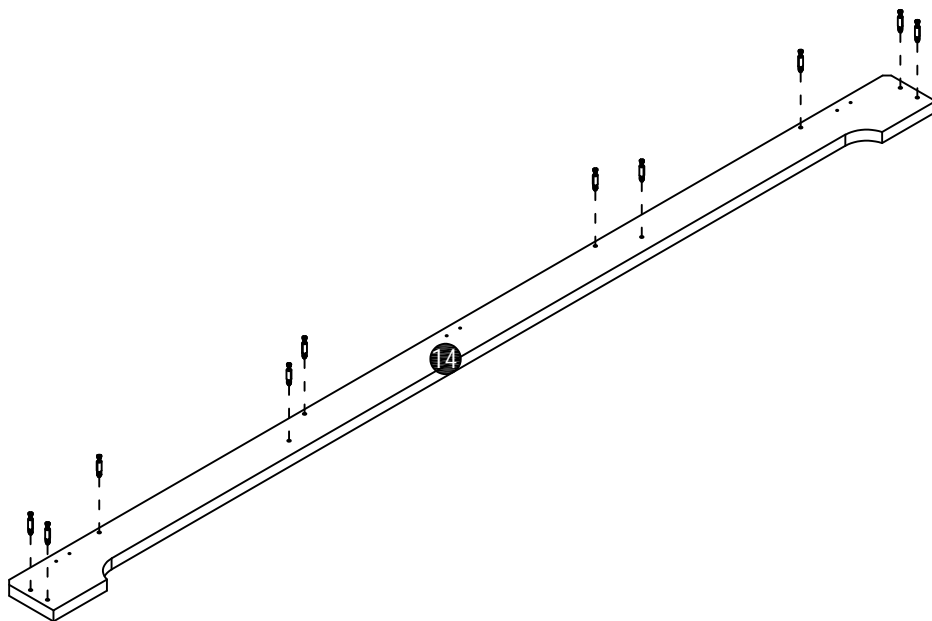

TV Stand w/ Fireplace

Assembly Instructions

NOTE: This instruction manual contains **IMPORTANT** safety information. Please read carefully before assembling the product

List of Parts

Hardware

<p>A x 60+2</p>  <p>Ø6 x 34mm</p>	<p>B x 60+2</p>  <p>Ø15 x 10mm</p>	<p>C x 8+1</p>  <p>Ø8*30mm</p>	<p>D x 8+1</p>  <p>Ø3*12mm</p>	<p>E x 4</p>  <p></p>
<p>F x 2</p>  <p></p>	<p>G x 4</p>  <p>Ø4*22mm</p>	<p>H x 4+1</p>  <p>Ø3*16mm</p>	<p>I x 2</p>  <p></p>	<p>J x 30+2</p>  <p>Ø3.5*12mm</p>
<p>K x 12</p>  <p></p>	<p>L x 36+2</p>  <p>Ø3.5*12mm</p>	<p>M x 4</p>  <p></p>	<p>N x 2</p>  <p></p>	<p>O x 3</p>  <p></p>

STEP3

B x 8

Ø15 x 10mm

STEP4

A x 8

Ø6 x 34mm

STEP5

B x 8

Ø15 x 10mm

STEP6

A x 10

Ø6 x 34mm

STEP7

B x 10

Ø15 x 10mm

STEP8

L x 12

Ø3.5*12mm

O x 3

STEP9

A x 8

Ø6 x 34mm

STEP10

H x 4