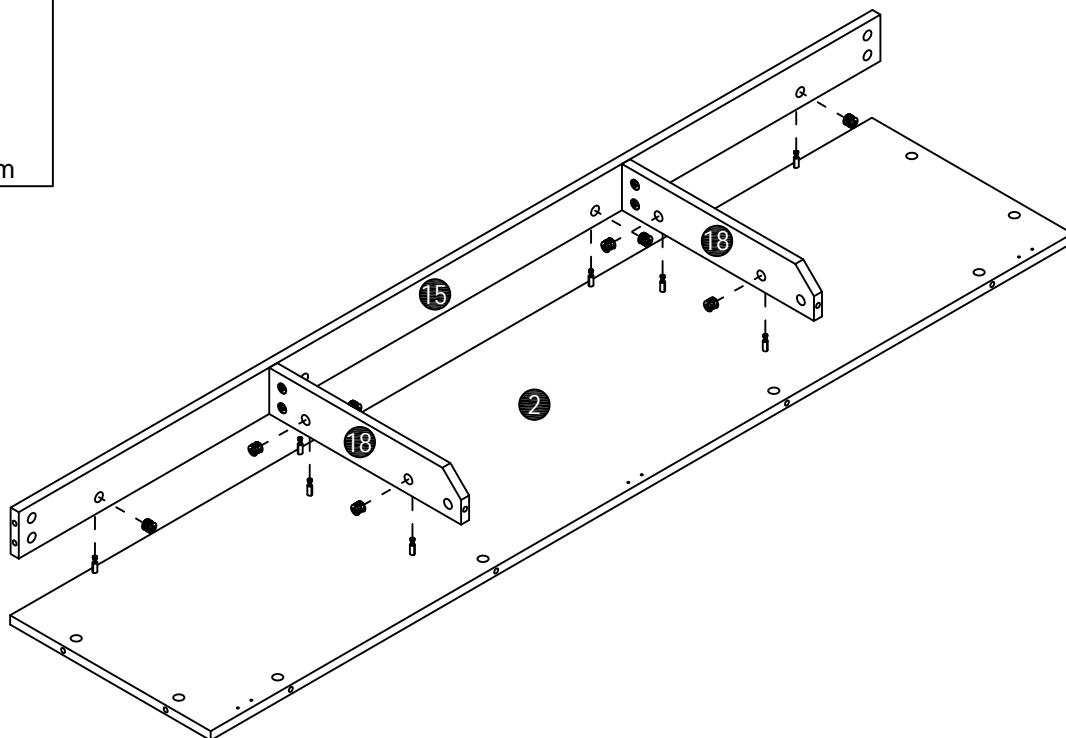

TV Stand w/ Fireplace

Assembly Instructions

NOTE: This instruction manual contains **IMPORTANT** safety information. Please read carefully before assembling the product

List of Parts

Hardware

<p>A x 60+2</p>  <p>Ø6 x 34mm</p>	<p>B x 60+2</p>  <p>Ø15 x 10mm</p>	<p>C x 8+1</p>  <p>Ø8*30mm</p>	<p>D x 8+1</p>  <p>Ø3*12mm</p>	<p>E x 4</p>  <p></p>
<p>F x 2</p>  <p></p>	<p>G x 4</p>  <p>Ø4*22mm</p>	<p>H x 4+1</p>  <p>Ø3*16mm</p>	<p>I x 2</p>  <p></p>	<p>J x 30+2</p>  <p>Ø3.5*12mm</p>
<p>K x 12</p>  <p></p>	<p>L x 36+2</p>  <p>Ø3.5*12mm</p>	<p>M x 4</p>  <p></p>	<p>N x 2</p>  <p></p>	<p>O x 3</p>  <p></p>

STEP1

A x 4

Ø6 x 34mm

B x 4

Ø15 x 10mm

STEP2

A x 8

Ø6 x 34mm

STEP3

B x 8

Ø15 x 10mm

STEP4

A x 8

Ø6 x 34mm

STEP5

B x 8

Ø15 x 10mm

STEP6

A x 10

Ø6 x 34mm

STEP7

B x 10

Ø15 x 10mm

STEP8