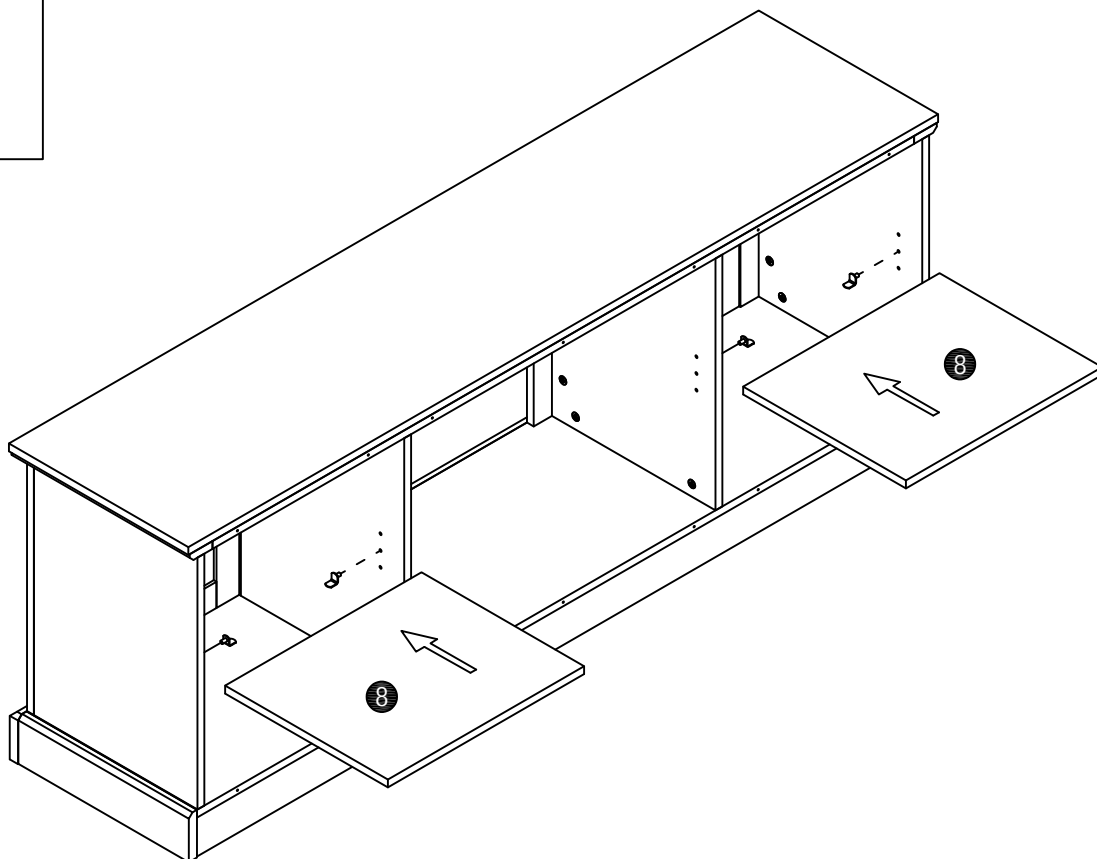

STEP23

FIREPLACE MANTEL ASSEMBLY

K x 8