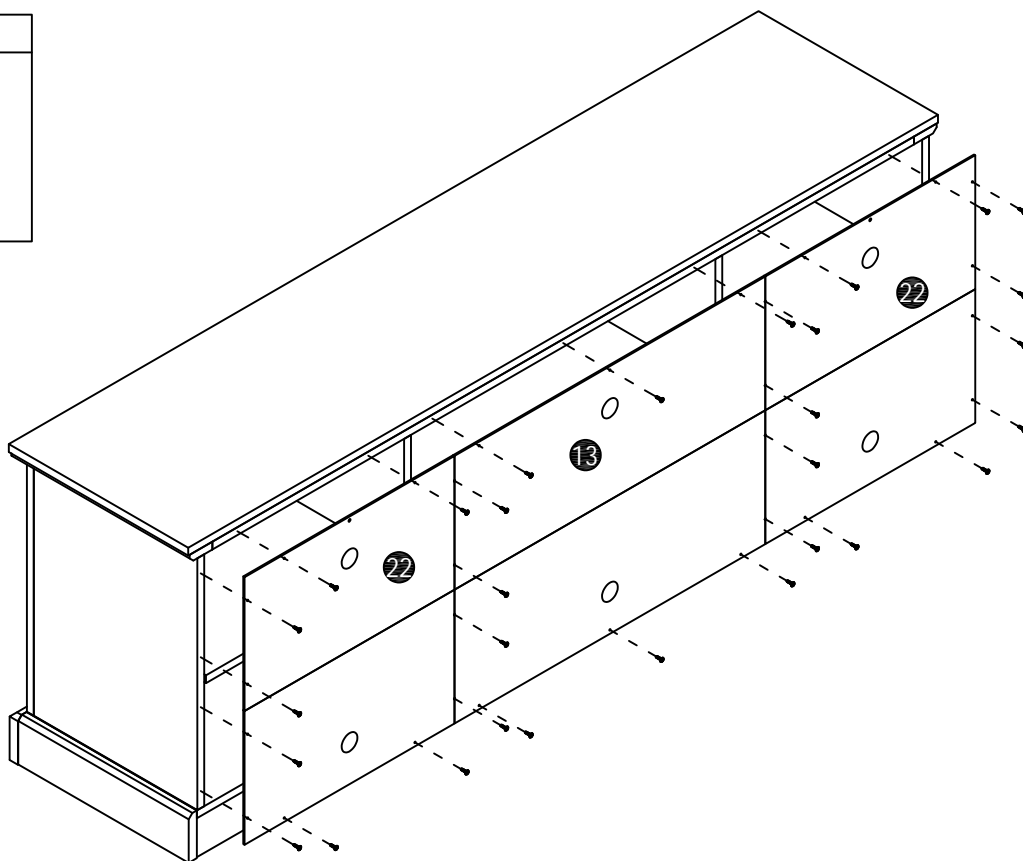

TV STAND ASSEMBLY

STEP24

J x 30

Ø3.5*12mm

STEP25

STEP26

STEP23

FIREPLACE MANTEL ASSEMBLY