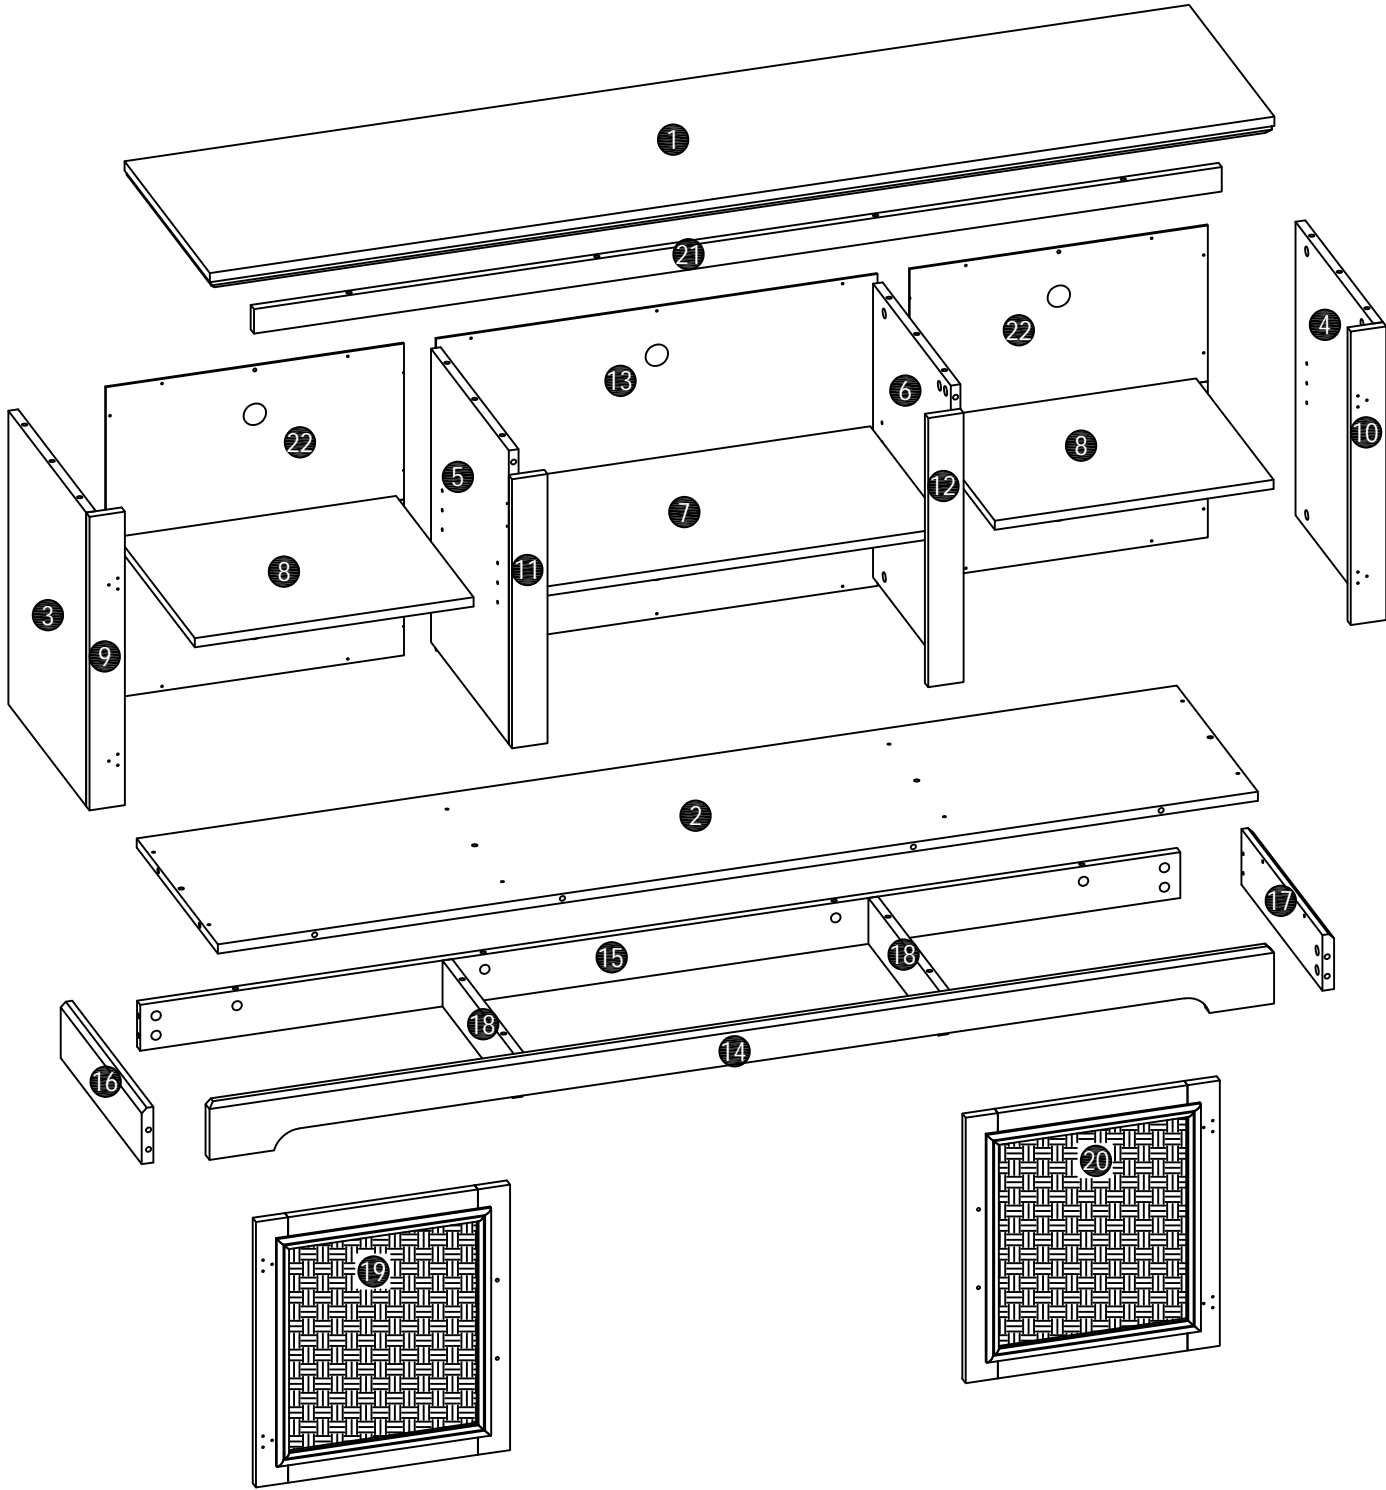

TV Stand w/ Fireplace

Assembly Instructions

NOTE: This instruction manual contains **IMPORTANT** safety information. Please read carefully before assembling the product

List of Parts

Hardware

<p>A x 60+2</p>  <p>Ø6 x 34mm</p>	<p>B x 60+2</p>  <p>Ø15 x 10mm</p>	<p>C x 8+1</p>  <p>Ø8*30mm</p>	<p>D x 8+1</p>  <p>Ø3*12mm</p>	<p>E x 4</p>  <p></p>
<p>F x 2</p>  <p></p>	<p>G x 4</p>  <p>Ø4*22mm</p>	<p>H x 4+1</p>  <p>Ø3*16mm</p>	<p>I x 2</p>  <p></p>	<p>J x 30+2</p>  <p>Ø3.5*12mm</p>
<p>K x 12</p>  <p></p>	<p>L x 36+2</p>  <p>Ø3.5*12mm</p>	<p>M x 4</p>  <p></p>	<p>N x 2</p>  <p></p>	<p>O x 3</p>  <p></p>

STEP1

A x 4

Ø6 x 34mm

B x 4

Ø15 x 10mm

STEP2

A x 8

Ø6 x 34mm

STEP3

B x 8

Ø15 x 10mm

STEP4

A x 8

Ø6 x 34mm

STEP5

B x 8