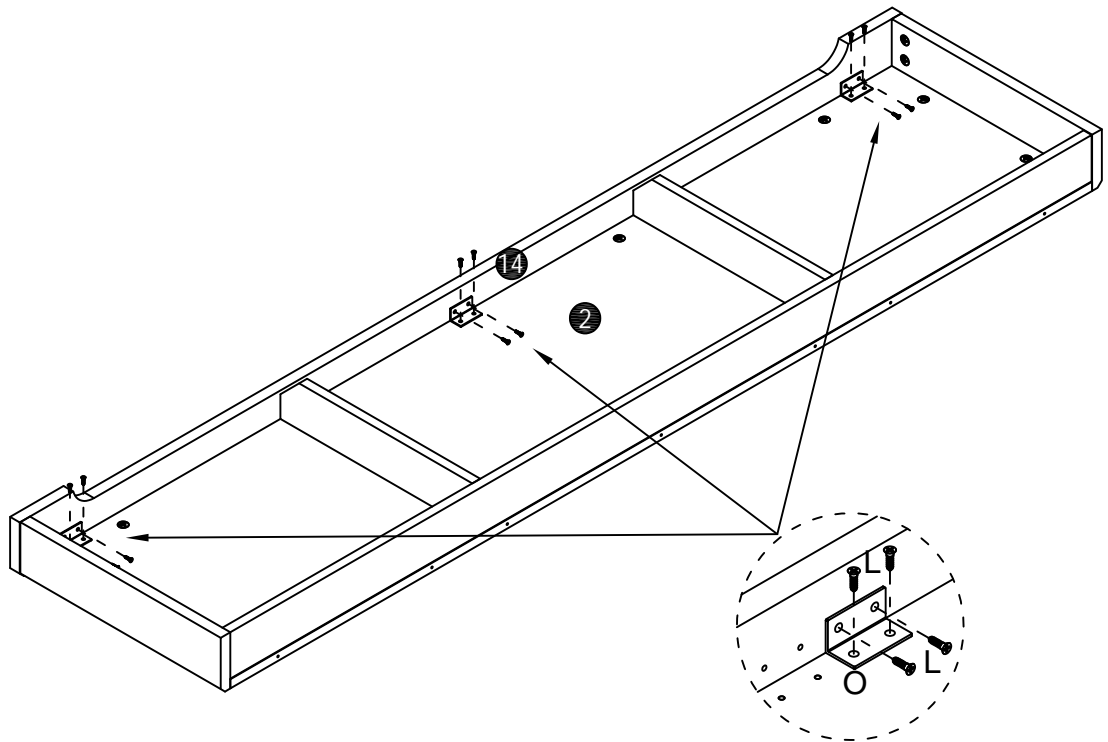

TV Stand w/ Fireplace

Assembly Instructions

NOTE: This instruction manual contains **IMPORTANT** safety information. Please read carefully before assembling the product

List of Parts

Hardware

<p>A x 60+2</p>  <p>Ø6 x 34mm</p>	<p>B x 60+2</p>  <p>Ø15 x 10mm</p>	<p>C x 8+1</p>  <p>Ø8*30mm</p>	<p>D x 8+1</p>  <p>Ø3*12mm</p>	<p>E x 4</p>  <p></p>
<p>F x 2</p>  <p></p>	<p>G x 4</p>  <p>Ø4*22mm</p>	<p>H x 4+1</p>  <p>Ø3*16mm</p>	<p>I x 2</p>  <p></p>	<p>J x 30+2</p>  <p>Ø3.5*12mm</p>
<p>K x 12</p>  <p></p>	<p>L x 36+2</p>  <p>Ø3.5*12mm</p>	<p>M x 4</p>  <p></p>	<p>N x 2</p>  <p></p>	<p>O x 3</p>  <p></p>

STEP3

B x 8

Ø15 x 10mm

STEP4

A x 8

Ø6 x 34mm

STEP5

B x 8

Ø15 x 10mm

STEP6

A x 10

Ø6 x 34mm

STEP7

B x 10

Ø15 x 10mm

STEP8

L x 12

Ø3.5*12mm

O x 3

STEP9

A x 8

Ø6 x 34mm

STEP10

H x 4