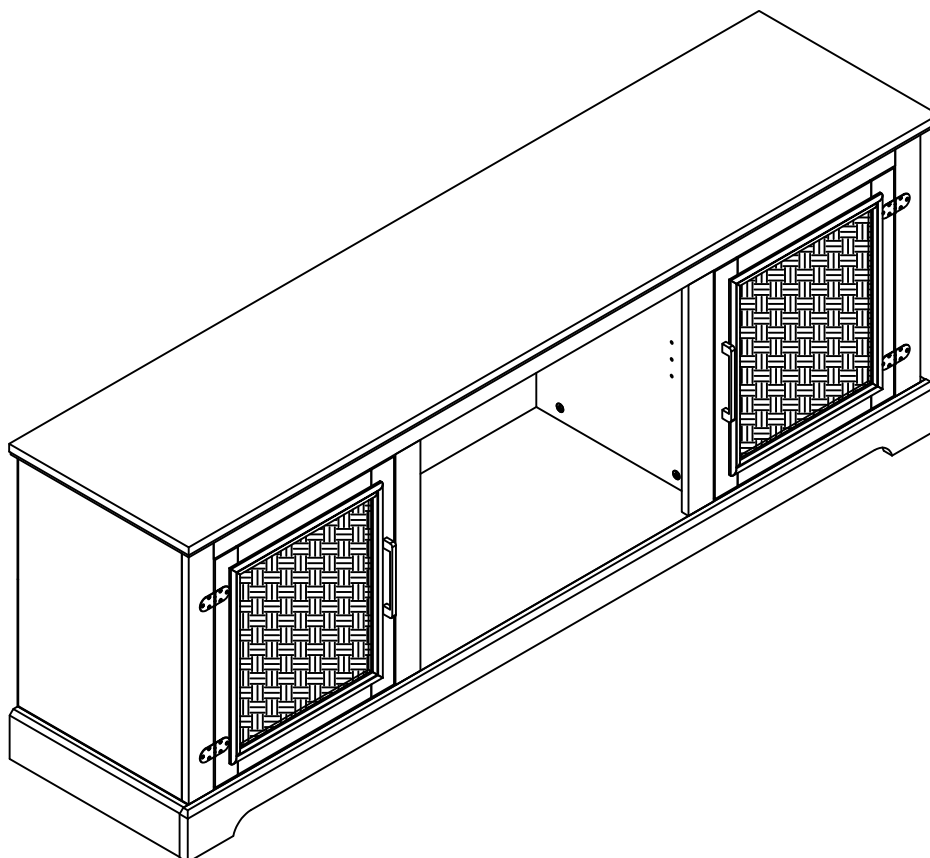

K x 8

STEP24

J x 16

Ø3.5*12mm

STEP25

STEP26

FIREPLACE INSTALLATION

If you decide to install the fireplace into the mantel, carefully set the unit from the back of the mantel and center it in the opening.

Check the alignment and attach the unit to the mantel by inserting screws through the drilled holes on the trim to the mantel.

NOTE: Do not attempt to install the unit from the front of the mantel. It will not fit.