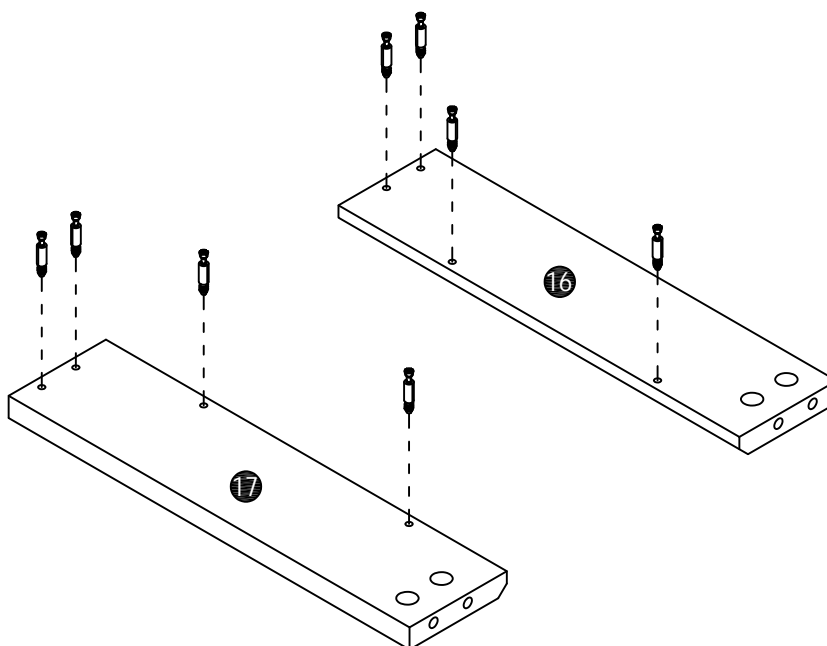

TV Stand w/ Fireplace

Assembly Instructions

NOTE: This instruction manual contains **IMPORTANT** safety information. Please read carefully before assembling the product

List of Parts

Hardware

<p>A x 60+2</p>  <p>Ø6 x 34mm</p>	<p>B x 60+2</p>  <p>Ø15 x 10mm</p>	<p>C x 8+1</p>  <p>Ø8*30mm</p>	<p>D x 8+1</p>  <p>Ø3*12mm</p>	<p>E x 4</p>  <p></p>
<p>F x 2</p>  <p></p>	<p>G x 4</p>  <p>Ø4*22mm</p>	<p>H x 4+1</p>  <p>Ø3*16mm</p>	<p>I x 2</p>  <p></p>	<p>J x 30+2</p>  <p>Ø3.5*12mm</p>
<p>K x 12</p>  <p></p>	<p>L x 36+2</p>  <p>Ø3.5*12mm</p>	<p>M x 4</p>  <p></p>	<p>N x 2</p>  <p></p>	<p>O x 3</p>  <p></p>

STEP1

A x 4

Ø6 x 34mm

B x 4

Ø15 x 10mm

STEP2

A x 8

Ø6 x 34mm

STEP3

B x 8

Ø15 x 10mm

STEP4

A x 8

Ø6 x 34mm

STEP5

B x 8

Ø15 x 10mm

STEP6

A x 10

Ø6 x 34mm

STEP7

B x 10

Ø15 x 10mm

STEP8