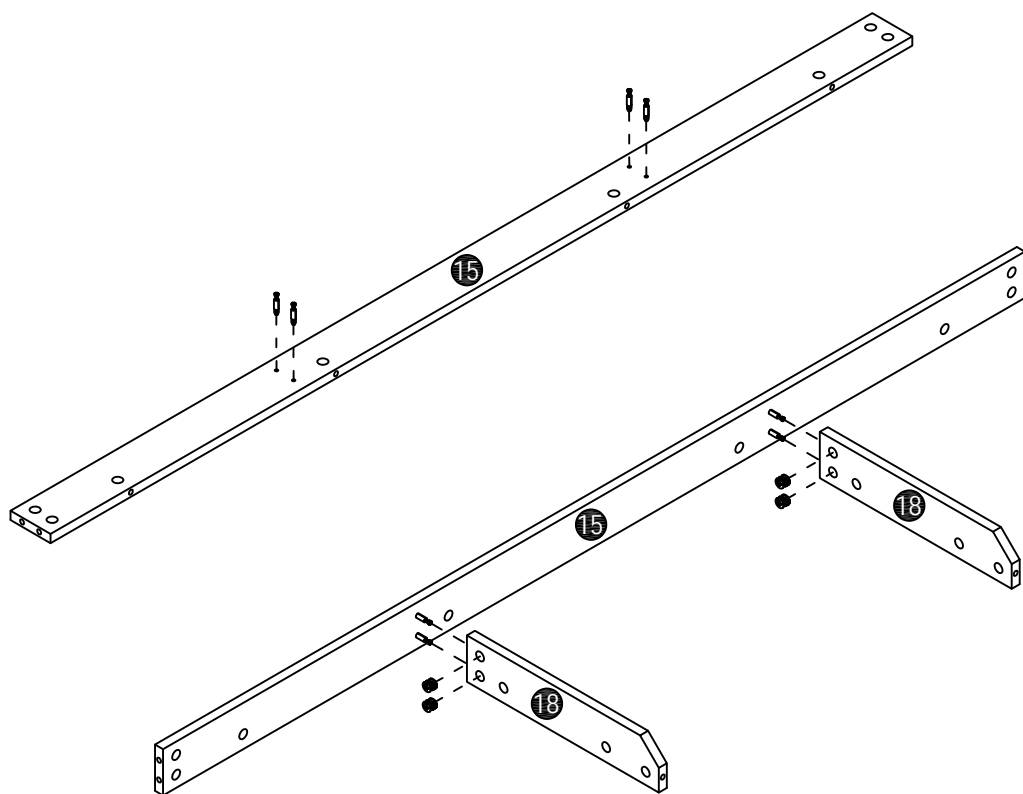

TV Stand w/ Fireplace

Assembly Instructions

NOTE: This instruction manual contains **IMPORTANT** safety information. Please read carefully before assembling the product

List of Parts

Hardware

<p>A x 60+2</p>  <p>Ø6 x 34mm</p>	<p>B x 60+2</p>  <p>Ø15 x 10mm</p>	<p>C x 8+1</p>  <p>Ø8*30mm</p>	<p>D x 8+1</p>  <p>Ø3*12mm</p>	<p>E x 4</p>  <p></p>
<p>F x 2</p>  <p></p>	<p>G x 4</p>  <p>Ø4*22mm</p>	<p>H x 4+1</p>  <p>Ø3*16mm</p>	<p>I x 2</p>  <p></p>	<p>J x 30+2</p>  <p>Ø3.5*12mm</p>
<p>K x 12</p>  <p></p>	<p>L x 36+2</p>  <p>Ø3.5*12mm</p>	<p>M x 4</p>  <p></p>	<p>N x 2</p>  <p></p>	<p>O x 3</p>  <p></p>

STEP1

A x 4

Ø6 x 34mm

B x 4

Ø15 x 10mm

STEP2

A x 8

Ø6 x 34mm

STEP3

B x 8

Ø15 x 10mm

STEP4

A x 8

Ø6 x 34mm

STEP5

B x 8

Ø15 x 10mm

STEP6

A x 10

Ø6 x 34mm

STEP7

B x 10

Ø15 x 10mm

STEP8