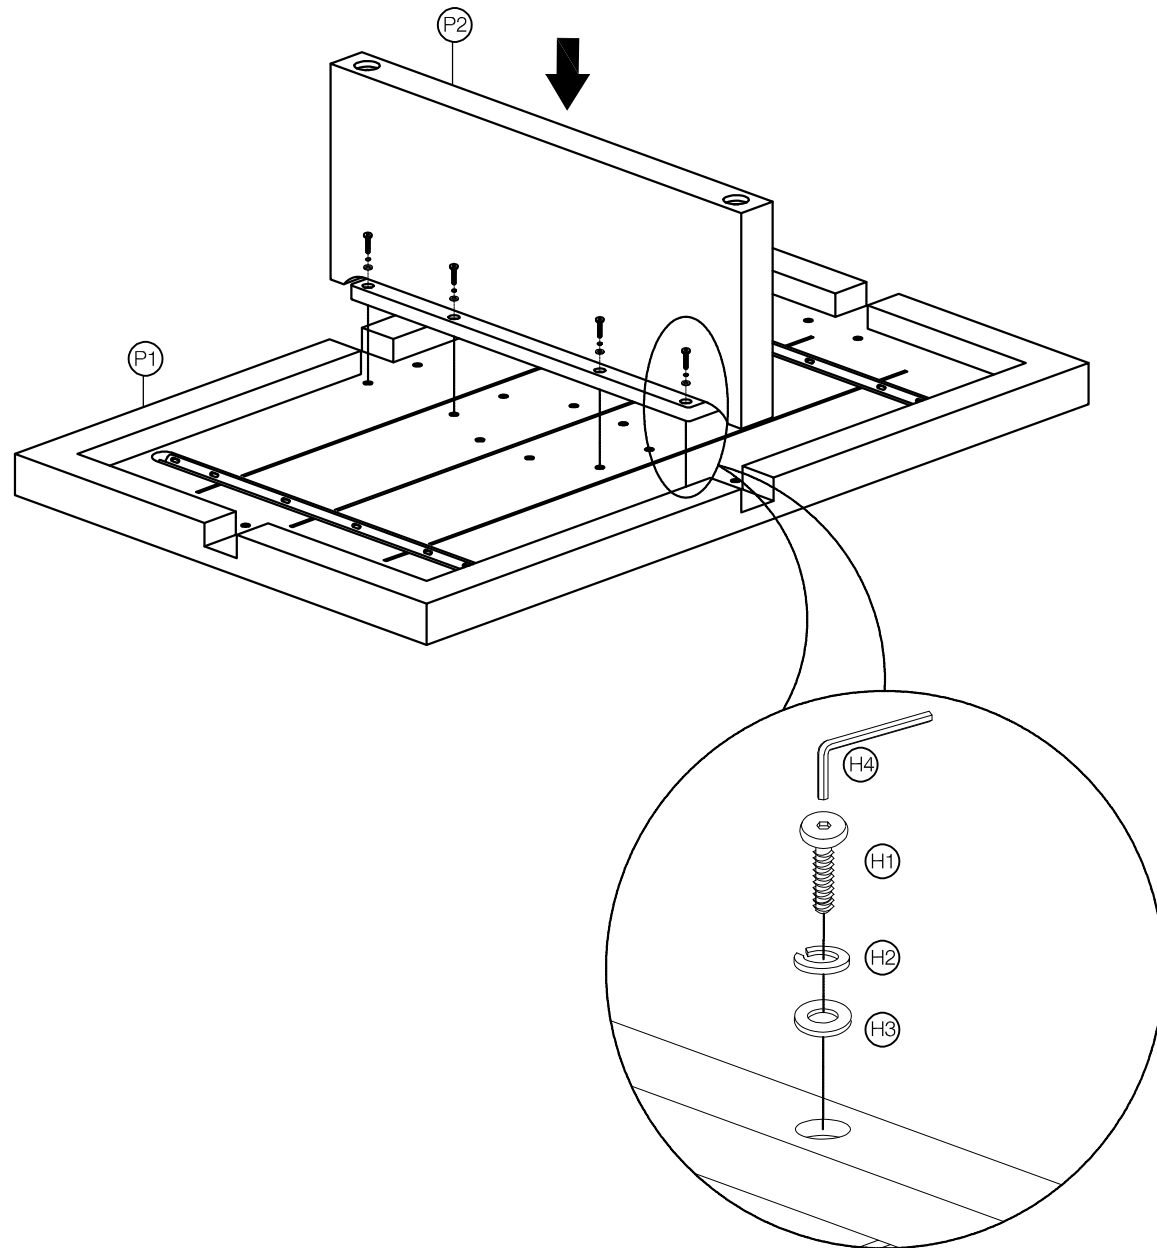

Parts and Hardware

PARTS LIST

No.	DESCRIPTION	IMAGE	Q'TY
P1	TOP		1
P2	LONG LEG		1
P3	SHORT LEG		2

HARDWARE LIST

No.	DESCRIPTION	IMAGE	Q'TY
H1	BOLT (Ø6X40 MM)		16
H2	SPRING WASHER Ø6/11		16
H3	FLAT WASHER Ø6/16		16
H4	ALLEN KEY		1

Notes

Thank you for purchasing this quality product! Be sure to check all packing material carefully for small part that may have come loose inside the carton during shipping.

CAUTION: The item is heavy, assembly should be performed by two people.

Step 1