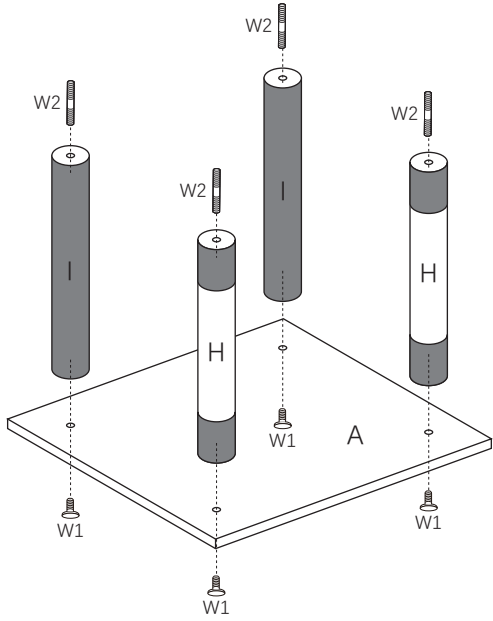

W1 : 10x40mm(10pcs)

W2: 10x85mm(5pcs)

W3: 6x35mm(8pcs)

W4 : (1pc)

5mm(1pc)

N1(1pc)

N2(1pc)

N3(1pc)

A 550*450*12mm(1pc)

B 510*410mm(1pc)

C 550*450*12mm(1pc)

D 450*300*12mm(1pc)

E (1pc)

F 250*250*12mm(1pc)

G (1pc)

H 400*53.5mm(3pcs)

I 400*53.5mm(3pcs)

J 150*53.5mm(1pc)

K 500*53.5mm(1pc)

L 250*53.5mm(1pc)

M 215*30mm(4pcs)

1pc

1pc

Replaceable Dangle Toy

O 400*53.5mm(1pc)

1

2

3

4

5

6

7