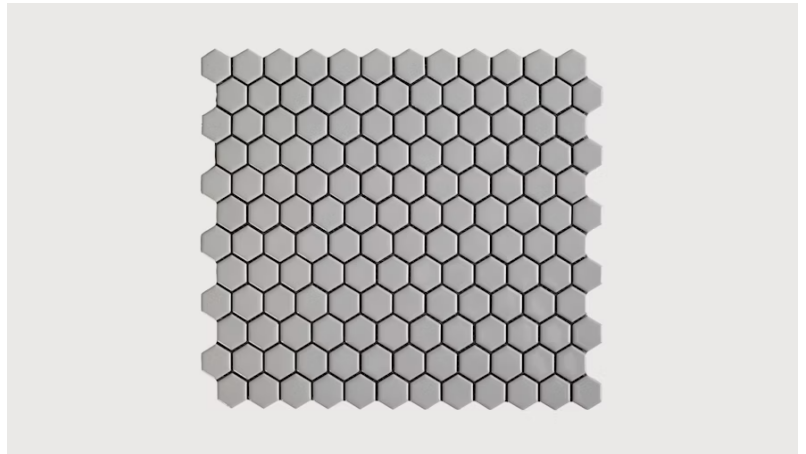

Metro Grey Glossy Hex 1" Mosaic

QUICKSHIP PRODUCT

SIZES	Hexagon Mosaic 1" x 1" Hexagon Mosaic	<ul style="list-style-type: none"> • All sizes are nominal and in inches. • If not stocked in our NJ warehouse, 200 SF minimum order quantity required. • Special cut sizes and additional trim pieces available upon meeting a required minimum order quantity.
FINISHES	Glossy	
LEAD TIME	1-5 Business Days	Lead times are approximate and may vary based on desired quantity, production schedule, and delivery location.
FORMAT + THICKNESS	Mosaic 1/4"	Most of our tiles are rectified and micro-beveled. Please confirm with us if rectification or micro-beveling is required.
APPLICATIONS	Commercial Floors Heavy Traffic Interiors Walls Wet	