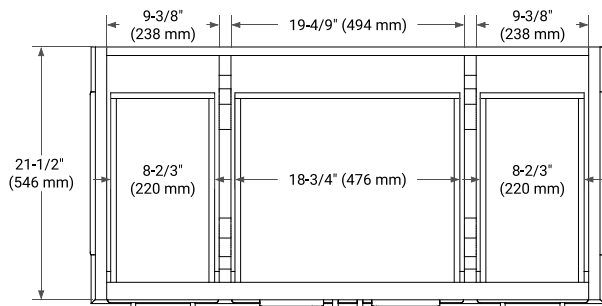

42" SINGLE SINK BASE CABINET

BASE CABINET DIMENSIONS

42" W x 21.5" D x 34.5" H

FEATURES

- Solid wood frame & plywood panels
- Dovetail drawers and joints
- Soft closing doors & drawers

HARDWARE FINISHES*

Brushed Nickel Satin Brass Matte Black Polished Chrome

43" SINGLE RECTANGLE SINK COUNTERTOP WITH 1.5 IN. THICKNESS

OVERALL DIMENSIONS

43" W x 22" D x 1.5" H

COUNTERTOP OPTIONS

Carrara Marble

White Quartz

FEATURES

- Solid countertop with mitered edges & seams
- Undermount white rectangular sink
- Pre-drilled for 8" widespread faucet

INCLUDED

- Countertop
- Matching Backsplash
- Rectangle Sink

COUNTERTOP PLAN VIEW

EDGE SIDE VIEW

THREE DIMENSIONAL COUNTERTOP VIEW