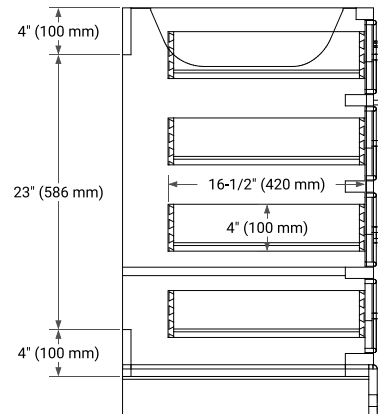

42" SINGLE SINK BASE CABINET

BASE CABINET DIMENSIONS

42" W x 21.5" D x 34.5" H

FEATURES

- Solid wood frame & plywood panels
- Dovetail drawers and joints
- Soft closing doors & drawers

HARDWARE FINISHES*

Brushed Nickel Satin Brass Matte Black Polished Chrome

43" SINGLE RECTANGLE SINK COUNTERTOP WITH 1.5 IN. THICKNESS

OVERALL DIMENSIONS

43" W x 22" D x 1.5" H

COUNTERTOP OPTIONS

Carrara Marble

White Quartz

FEATURES

- Solid countertop with mitered edges & seams
- Undermount white rectangular sink
- Pre-drilled for 8" widespread faucet

INCLUDED

- Countertop
- Matching Backsplash
- Rectangle Sink

COUNTERTOP PLAN VIEW

EDGE SIDE VIEW

THREE DIMENSIONAL COUNTERTOP VIEW