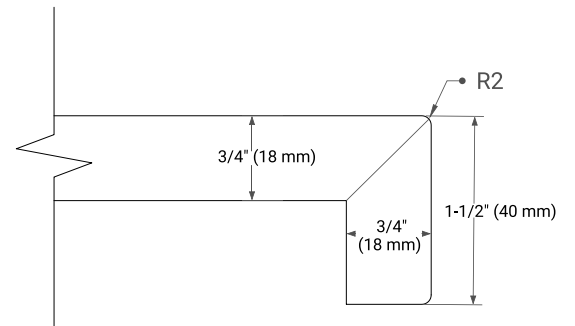

43" SINGLE RECTANGLE SINK COUNTERTOP WITH 1.5 IN. THICKNESS

OVERALL DIMENSIONS

43" W x 22" D x 1.5" H

COUNTERTOP OPTIONS

Carrara Marble

White Quartz

FEATURES

- Solid countertop with mitered edges & seams
- Undermount white rectangular sink
- Pre-drilled for 8" widespread faucet

INCLUDED

- Countertop
- Matching Backsplash
- Rectangle Sink

COUNTERTOP PLAN VIEW

EDGE SIDE VIEW

THREE DIMENSIONAL COUNTERTOP VIEW