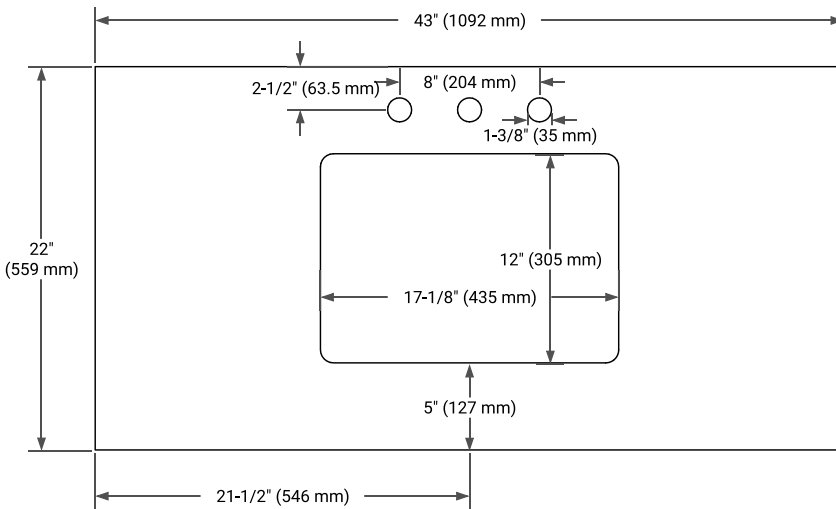

43" SINGLE RECTANGLE SINK COUNTERTOP WITH 1.5 IN. THICKNESS

OVERALL DIMENSIONS

43" W x 22" D x 1.5" H

COUNTERTOP OPTIONS

Carrara Marble

White Quartz

FEATURES

- Solid countertop with mitered edges & seams
- Undermount white rectangular sink
- Pre-drilled for 8" widespread faucet

INCLUDED

- Countertop
- Matching Backsplash
- Rectangle Sink

COUNTERTOP PLAN VIEW

EDGE SIDE VIEW

THREE DIMENSIONAL COUNTERTOP VIEW