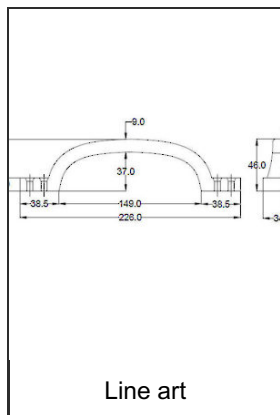

RELATED DOCUMENTS

DISCLAIMER

Although our black finish is achieved through a rigorous process, it may show signs of normal usage faster than other finishes.