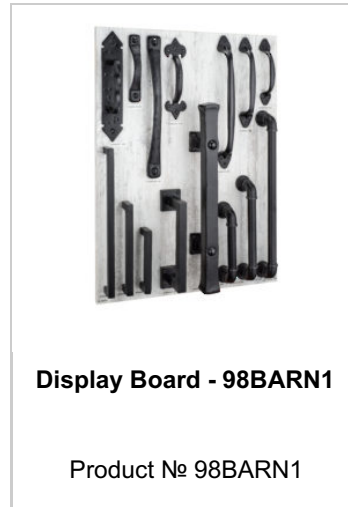

SUGGESTED PRODUCTS

IMPORTANT INFORMATION

The six included screws are installed from the front.