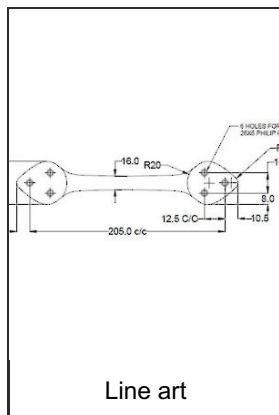

RELATED DOCUMENTS

DISCLAIMER

Although our black finish is achieved through a rigorous process, it may show signs of normal usage faster than other finishes.