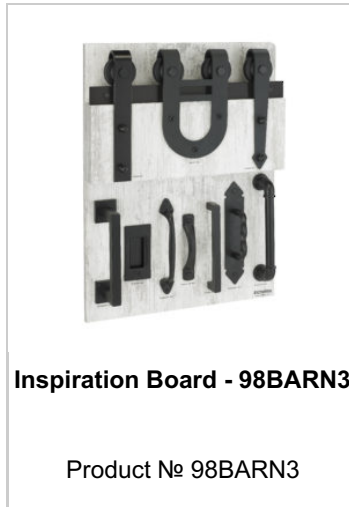

SUGGESTED PRODUCTS

IMPORTANT INFORMATION

The six included screws are installed from the front.