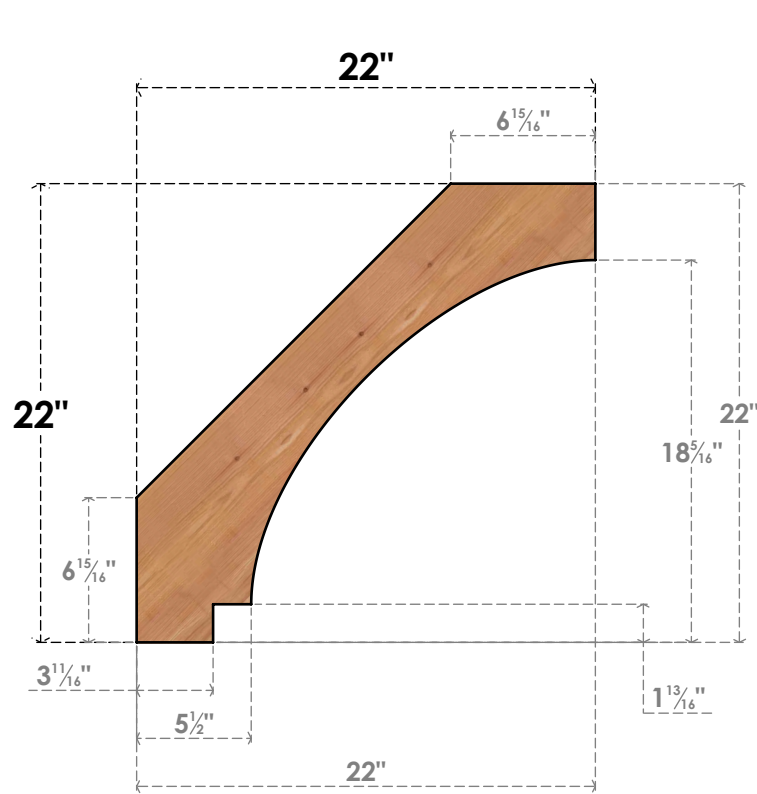

BRC04X22X22IMP00SWR

3 1/2"W X 22"D X 22"H IMPERIAL SMOOTH BRACE, WESTERN RED CEDAR

SIDE

FRONT

EKENA MILLWORK
 2300 WEST MAIN ST.
 CLARKSVILLE, TX 75426
 TOLL FREE: 866-607-0453
 WWW.EKENAMILLWORK.COM

NOTES