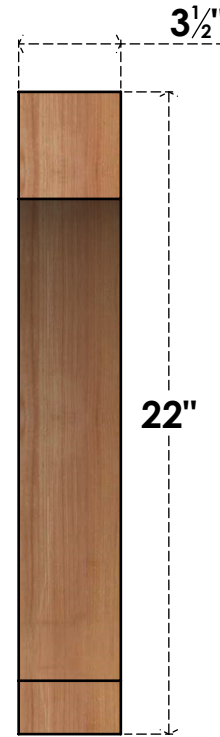

BRC04X22X22IMP00SWR

3 1/2"W X 22"D X 22"H IMPERIAL SMOOTH BRACE, WESTERN RED CEDAR

SIDE

FRONT

EKENA MILLWORK
 2300 WEST MAIN ST.
 CLARKSVILLE, TX 75426
 TOLL FREE: 866-607-0453
 WWW.EKENAMILLWORK.COM

NOTES

1. INSTALLATION TO BE COMPLETED IN ACCORDANCE WITH MANUFACTURER'S SPECIFICATIONS.
2. DRAWING MAY NOT BE TO SCALE
3. THIS DRAWING IS INTENDED FOR DESIGN AND PLANNING PURPOSES ONLY.
4. ALL INFORMATION CONTAINED HEREIN WAS CURRENT AT THE TIME OF DEVELOPMENT BUT MUST BE REVIEWED AND APPROVED BY THE PRODUCT MANUFACTURER TO BE CONSIDERED ACCURATE.
5. PRODUCTS ARE NOT KILN DRIED. THIS ITEM IS UNIQUE AND WILL CONTAIN THE NATURAL VARIATIONS THAT THE WOOD SPECIES OFFERS. THIS MAY RESULT IN VARIATIONS UP TO 1/4"