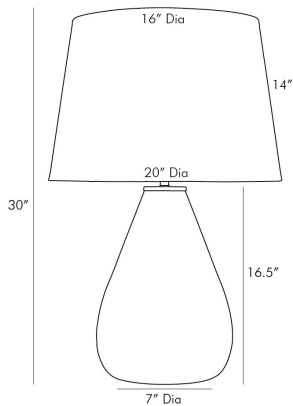

ARTERIORES

TIBER LAMP

46404-326

H: 30 IN, Dia: 20.00 IN

Seedy & Smoke Luster Ombre

Contract Suitable As Is

Like the gathering of storm clouds, this lamp brings mystery and moxie. The large-scale sleek formation of the seeded glass base is first mouth-blown and then finished in a smoke luster ombre to create its dark and moody features, which are lifted when illuminated. Topped with a tapered white linen shade with white cotton lining and an acrylic sphere finial on a brass base. finish will vary.

APPEARANCE

Material	Brass, Cotton, Glass, Linen
Finish	Antique Brass, White
Finish Will Vary	true
Top Coat/Sealant	false
Finial Description	1" acrylic sphere with brass base

DIMENSIONS

Shade	Top: 16.00 IN, Dia: 20.00 IN, Side: 14 IN
Body	H: 16.5 IN, Dia: 12.50 IN
Neck	H: 1 IN, Dia: 1.00 IN
Foot Print	Dia: 7.00 IN
Harp	9.5 IN

WIRING

Rating	Indoor Only
Tilt Test	10 Degrees - AU
Cord	10 FT IN, Clear/Silver, SPT-2
Socket	1, Black, Type A- E26, 3-Way
Switch	3-Way Rotary, At Socket
Maximum Watt	150
Voltage	110-120 V

CERTIFICATIONS