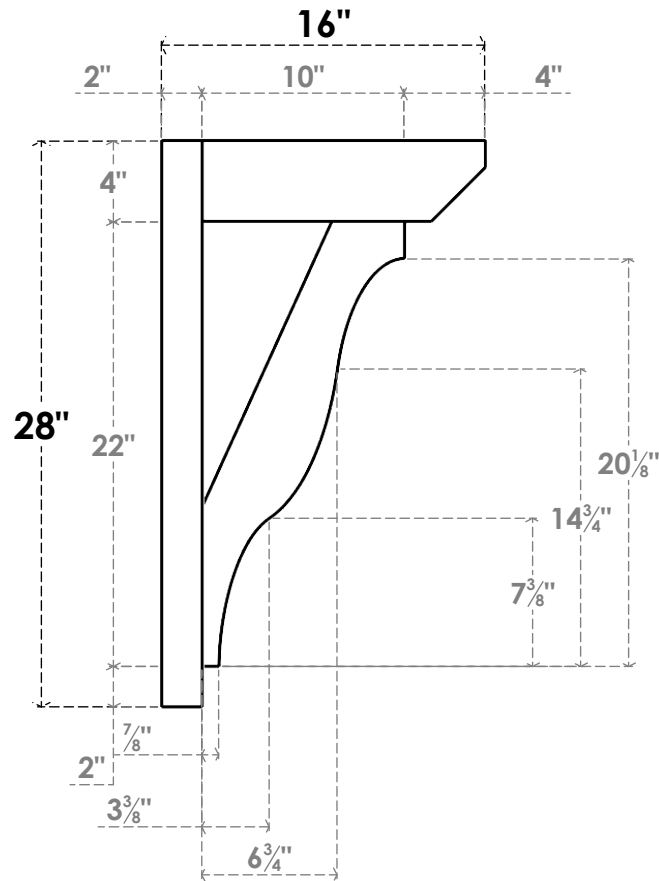

ITEM NUMBER: OUTUROC040X060X16000X28000X040X020X040FST24RCPR

4"W TOP X 6"W BACK X 16"D X 28"H X 4"T TOP X 2"T BACK TIMBERTHANE ROUGH CEDAR FUNSTON FAUX WOOD OPEN OUTLOOKER, SLAT TOP AND BLOCK BACK, 4"W CLOSED BRACE, PRIMED TAN

SIDE PROFILE

FRONT PROFILE

ISOMETRIC

GENERATED DATE : 07/06/2023

EKENA MILLWORK
2300 WEST MAIN ST.
CLARKSVILLE, TX 75426
TOLL FREE: 866-607-0453
WWW.EKENAMILLWORK.COM

NOTES

1. INSTALLATION TO BE COMPLETED IN ACCORDANCE WITH MANUFACTURER'S SPECIFICATIONS.
2. DRAWING MAY NOT BE TO SCALE
3. THIS DRAWING IS INTENDED FOR DESIGN AND PLANNING PURPOSES ONLY.
4. ALL INFORMATION CONTAINED HEREIN WAS CURRENT AT THE TIME OF DEVELOPMENT BUT MUST BE REVIEWED AND APPROVED BY THE PRODUCT MANUFACTURER TO BE CONSIDERED ACCURATE.
5. TIMBERTHANE ARCHITECTURAL PRODUCTS ARE MADE FROM HIGH DENSITY URETHANE AND COME FACTORY PRIMED