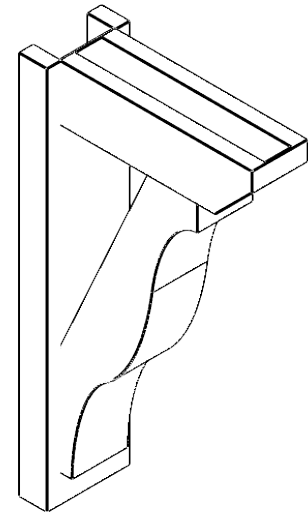

ITEM NUMBER: OUTUROC040X060X16000X28000X040X020X040FST24RCPR

4"W TOP X 6"W BACK X 16"D X 28"H X 4"T TOP X 2"T BACK TIMBERTHANE ROUGH CEDAR FUNSTON FAUX WOOD OPEN OUTLOOKER, SLAT TOP AND BLOCK BACK, 4"W CLOSED BRACE, PRIMED TAN

SIDE PROFILE

FRONT PROFILE

ISOMETRIC

GENERATED DATE : 07/06/2023

EKENA MILLWORK
2300 WEST MAIN ST.
CLARKSVILLE, TX 75426
TOLL FREE: 866-607-0453
WWW.EKENAMILLWORK.COM

NOTES

1. INSTALLATION TO BE COMPLETED IN ACCORDANCE WITH MANUFACTURER'S SPECIFICATIONS.
2. DRAWING MAY NOT BE TO SCALE
3. THIS DRAWING IS INTENDED FOR DESIGN AND PLANNING PURPOSES ONLY.
4. ALL INFORMATION CONTAINED HEREIN WAS CURRENT AT THE TIME OF DEVELOPMENT BUT MUST BE REVIEWED AND APPROVED BY THE PRODUCT MANUFACTURER TO BE CONSIDERED ACCURATE.
5. TIMBERTHANE ARCHITECTURAL PRODUCTS ARE MADE FROM HIGH DENSITY URETHANE AND COME FACTORY PRIMED