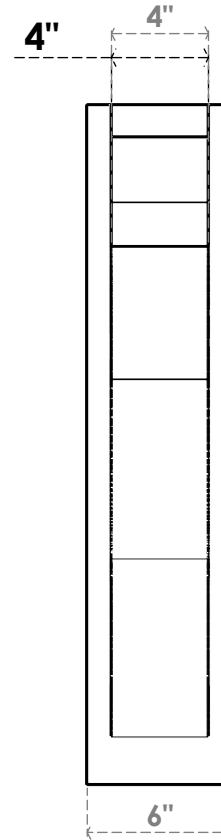

ITEM NUMBER: OUTUROC040X060X16000X28000X040X020X040FST24RCPR

4"W TOP X 6"W BACK X 16"D X 28"H X 4"T TOP X 2"T BACK TIMBERTHANE ROUGH CEDAR FUNSTON FAUX WOOD OPEN OUTLOOKER, SLAT TOP AND BLOCK BACK, 4"W CLOSED BRACE, PRIMED TAN

SIDE PROFILE

FRONT PROFILE

ISOMETRIC

GENERATED DATE : 07/06/2023

EKENA MILLWORK
2300 WEST MAIN ST.
CLARKSVILLE, TX 75426
TOLL FREE: 866-607-0453
WWW.EKENAMILLWORK.COM

NOTES

1. INSTALLATION TO BE COMPLETED IN ACCORDANCE WITH MANUFACTURER'S SPECIFICATIONS.
2. DRAWING MAY NOT BE TO SCALE
3. THIS DRAWING IS INTENDED FOR DESIGN AND PLANNING PURPOSES ONLY.
4. ALL INFORMATION CONTAINED HEREIN WAS CURRENT AT THE TIME OF DEVELOPMENT BUT MUST BE REVIEWED AND APPROVED BY THE PRODUCT MANUFACTURER TO BE CONSIDERED ACCURATE.
5. TIMBERTHANE ARCHITECTURAL PRODUCTS ARE MADE FROM HIGH DENSITY URETHANE AND COME FACTORY PRIMED