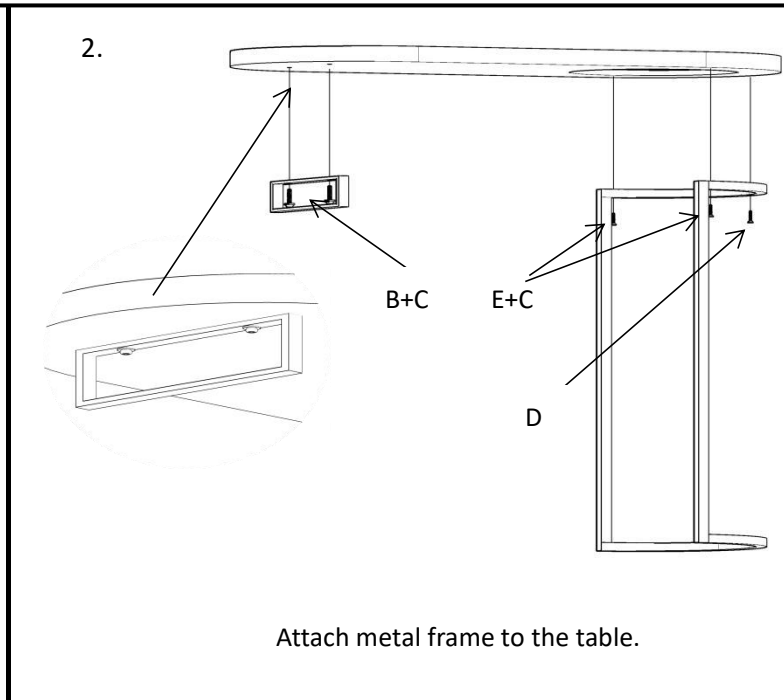

Makeup Vanity Table Assembly Instruction

Parts Inventory			
No.	Photo	Description	QYT
A		4*35mm Screw	3
B		6*20mm Screw	2
C		Washer	4
D		4*30mm Self-tapping Screw	1
E		6*30mm Screw	2