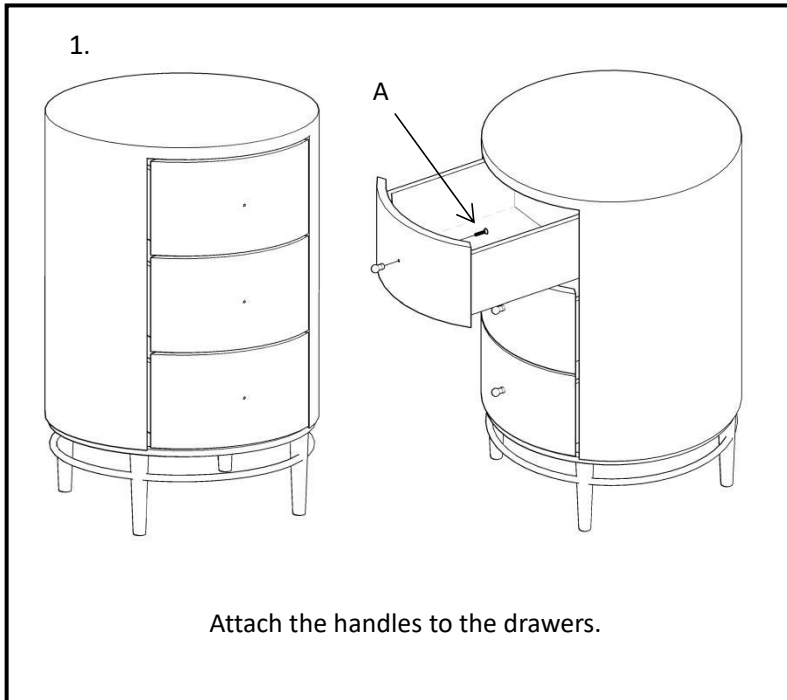

Makeup Vanity Table Assembly Instruction

Parts Inventory			
No.	Photo	Description	QYT
A		4*35mm Screw	3
B		6*20mm Screw	2
C		Washer	4
D		4*30mm Self-tapping Screw	1
E		6*30mm Screw	2