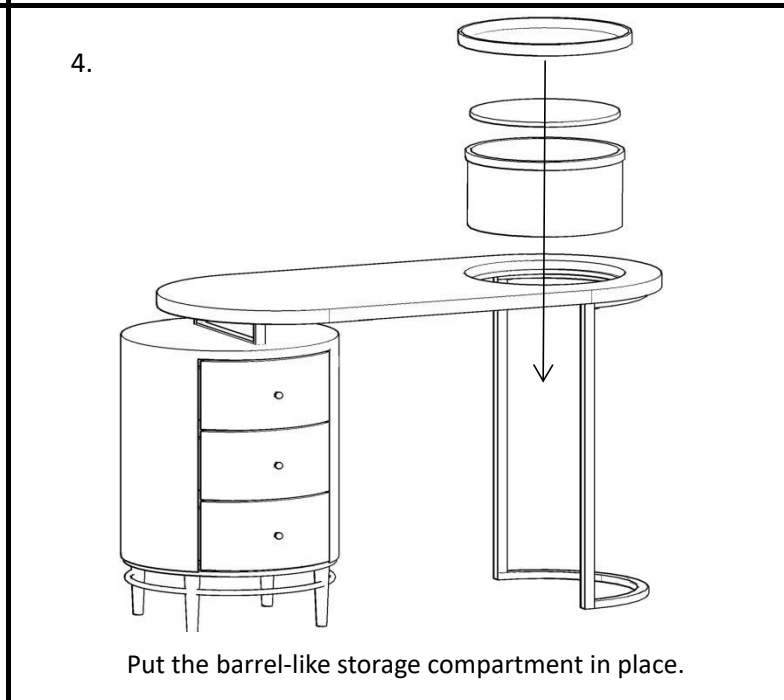

Makeup Vanity Table Assembly Instruction

Parts Inventory			
No.	Photo	Description	QYT
A		4*35mm Screw	3
B		6*20mm Screw	2
C		Washer	4
D		4*30mm Self-tapping Screw	1
E		6*30mm Screw	2