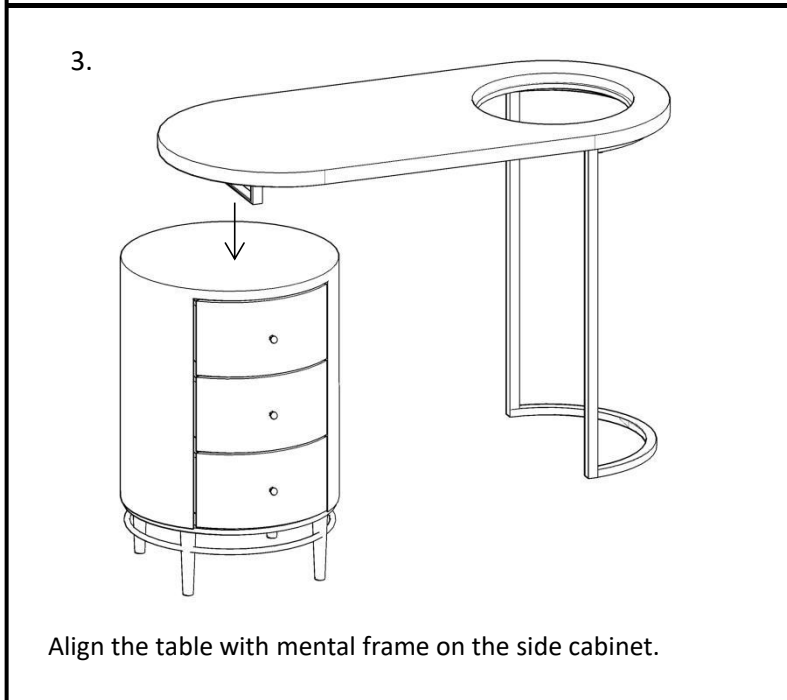

Makeup Vanity Table Assembly Instruction

Parts Inventory			
No.	Photo	Description	QYT
A		4*35mm Screw	3
B		6*20mm Screw	2
C		Washer	4
D		4*30mm Self-tapping Screw	1
E		6*30mm Screw	2