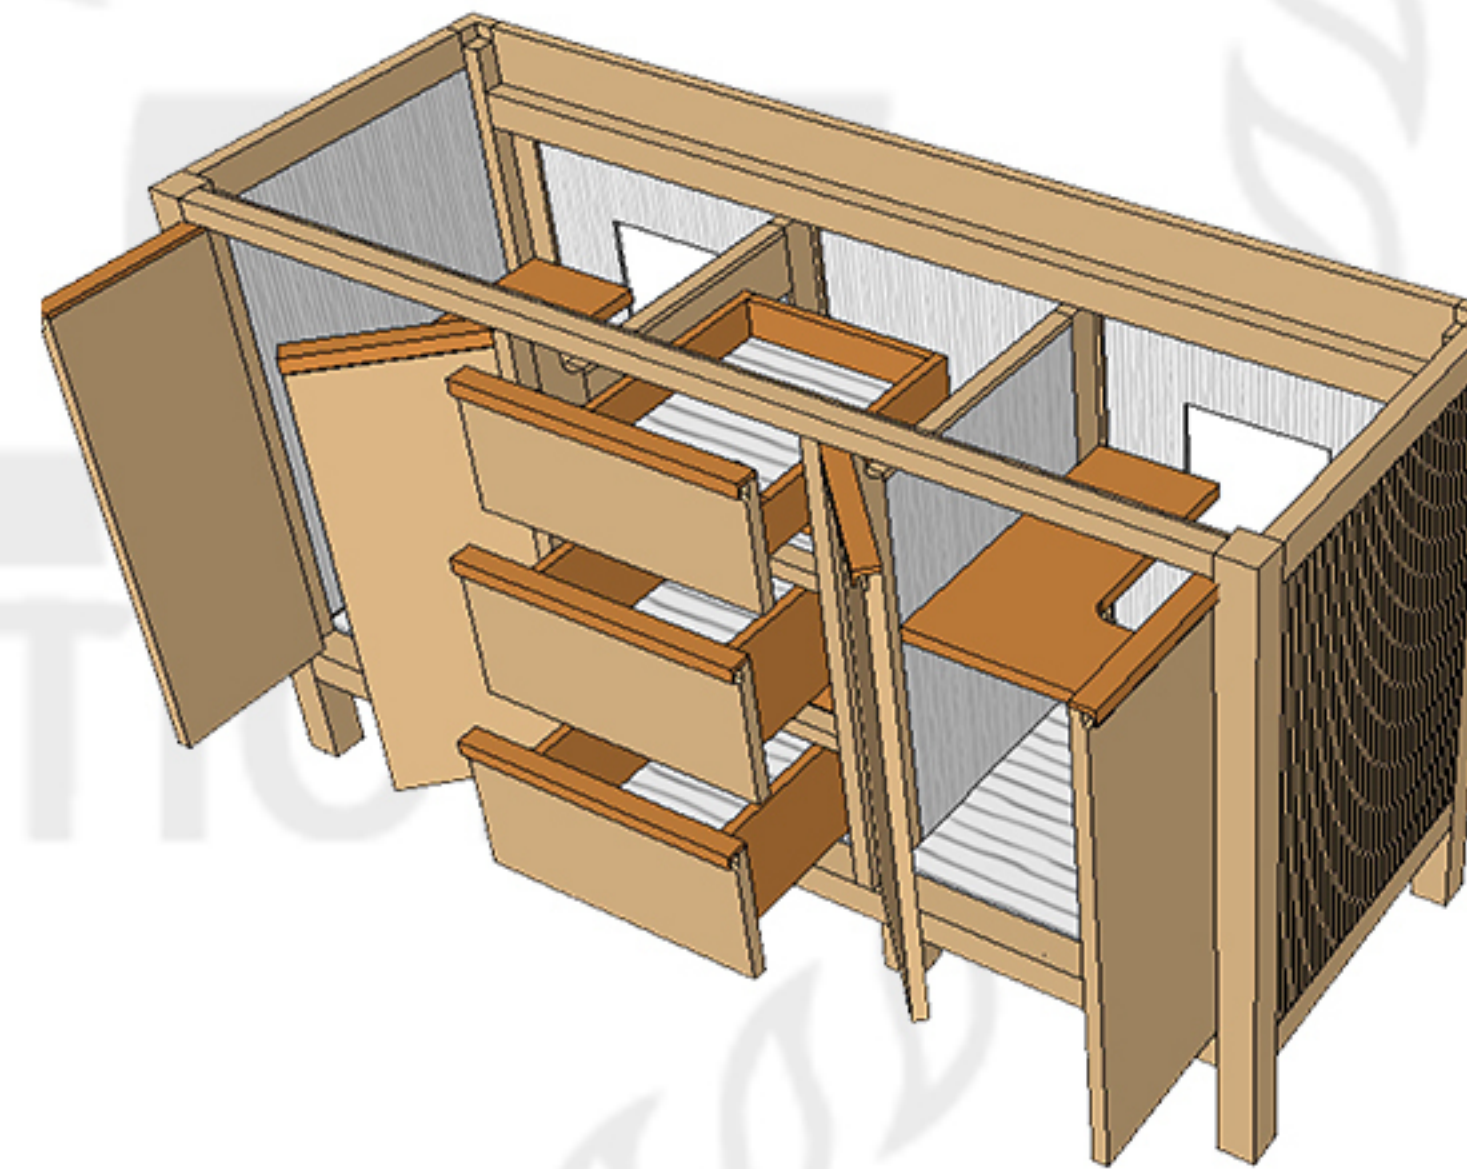

## ELIZABETH 60D IN DOUBLE SINK BATHROOM VANITY

### Countertop