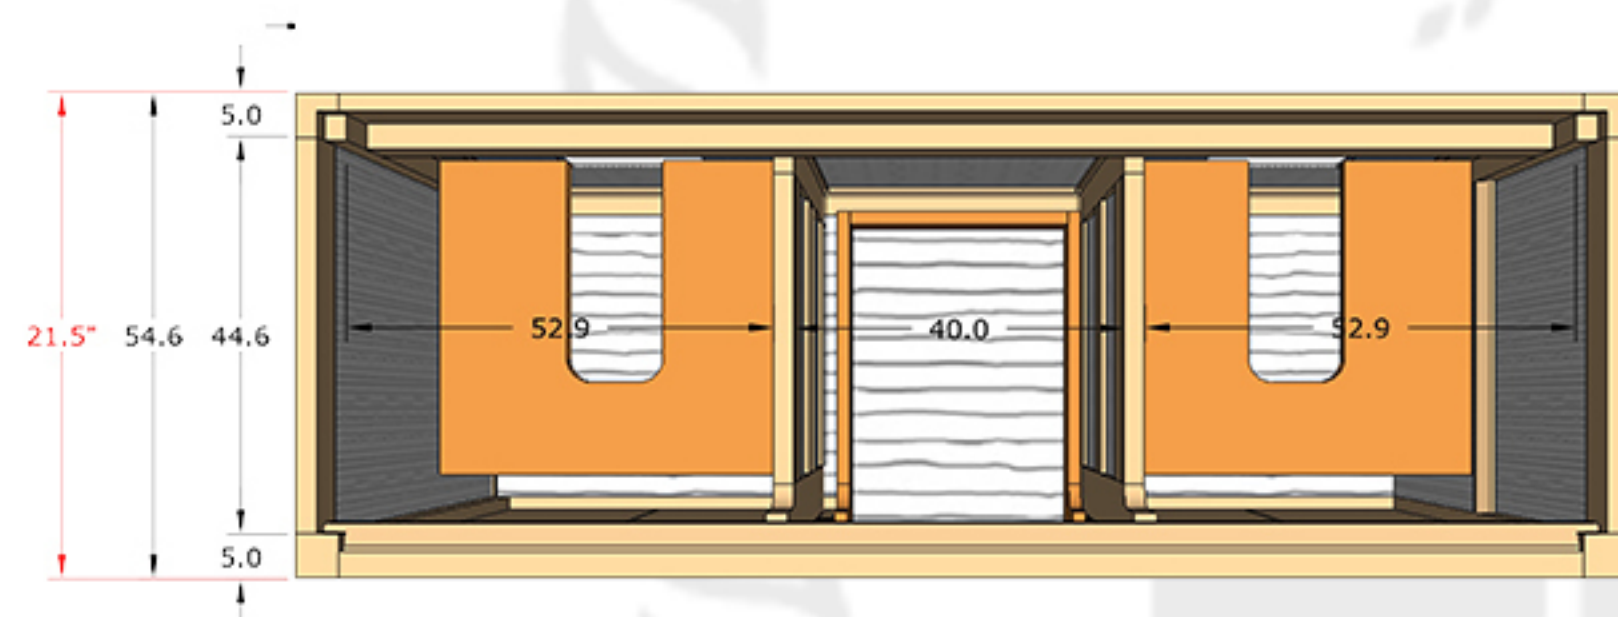

## ELIZABETH 60D IN DOUBLE SINK BATHROOM VANITY