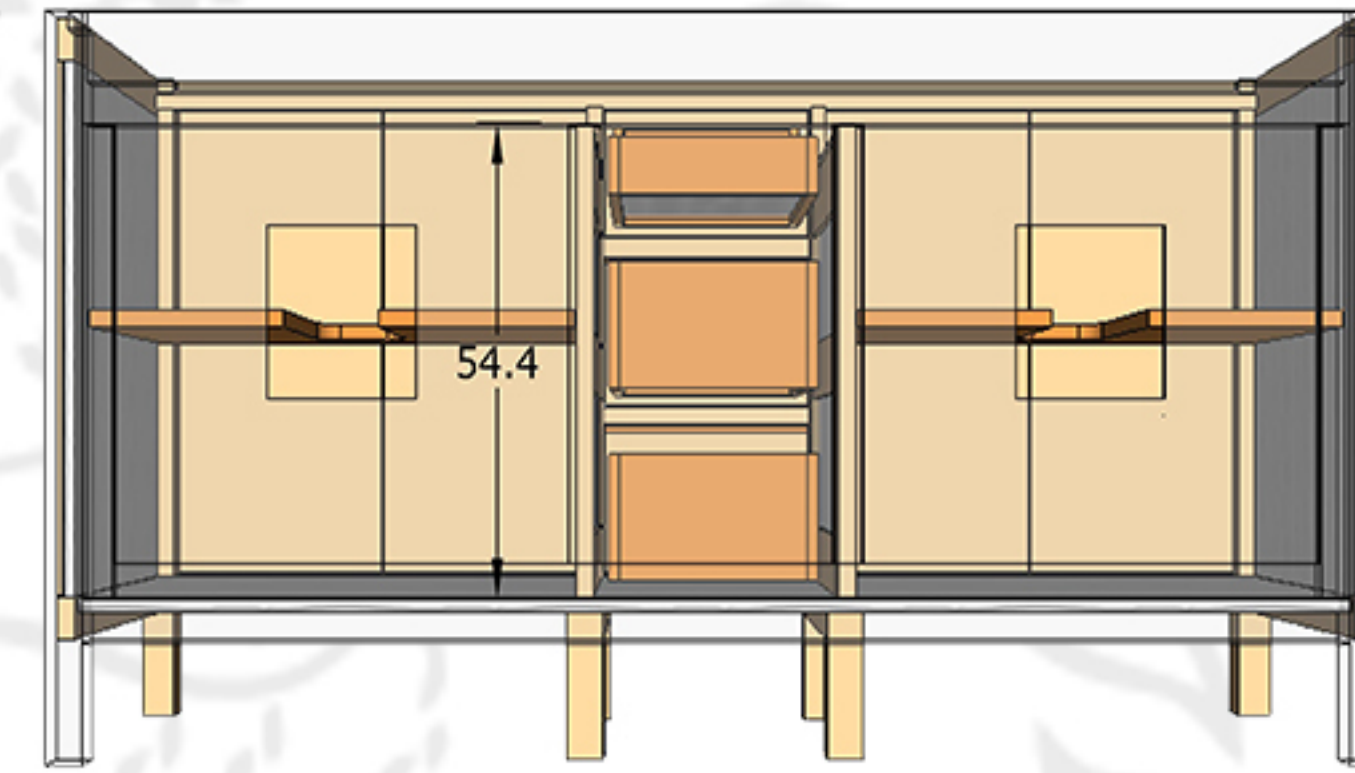

## ELIZABETH 60D IN DOUBLE SINK BATHROOM VANITY

### Countertop