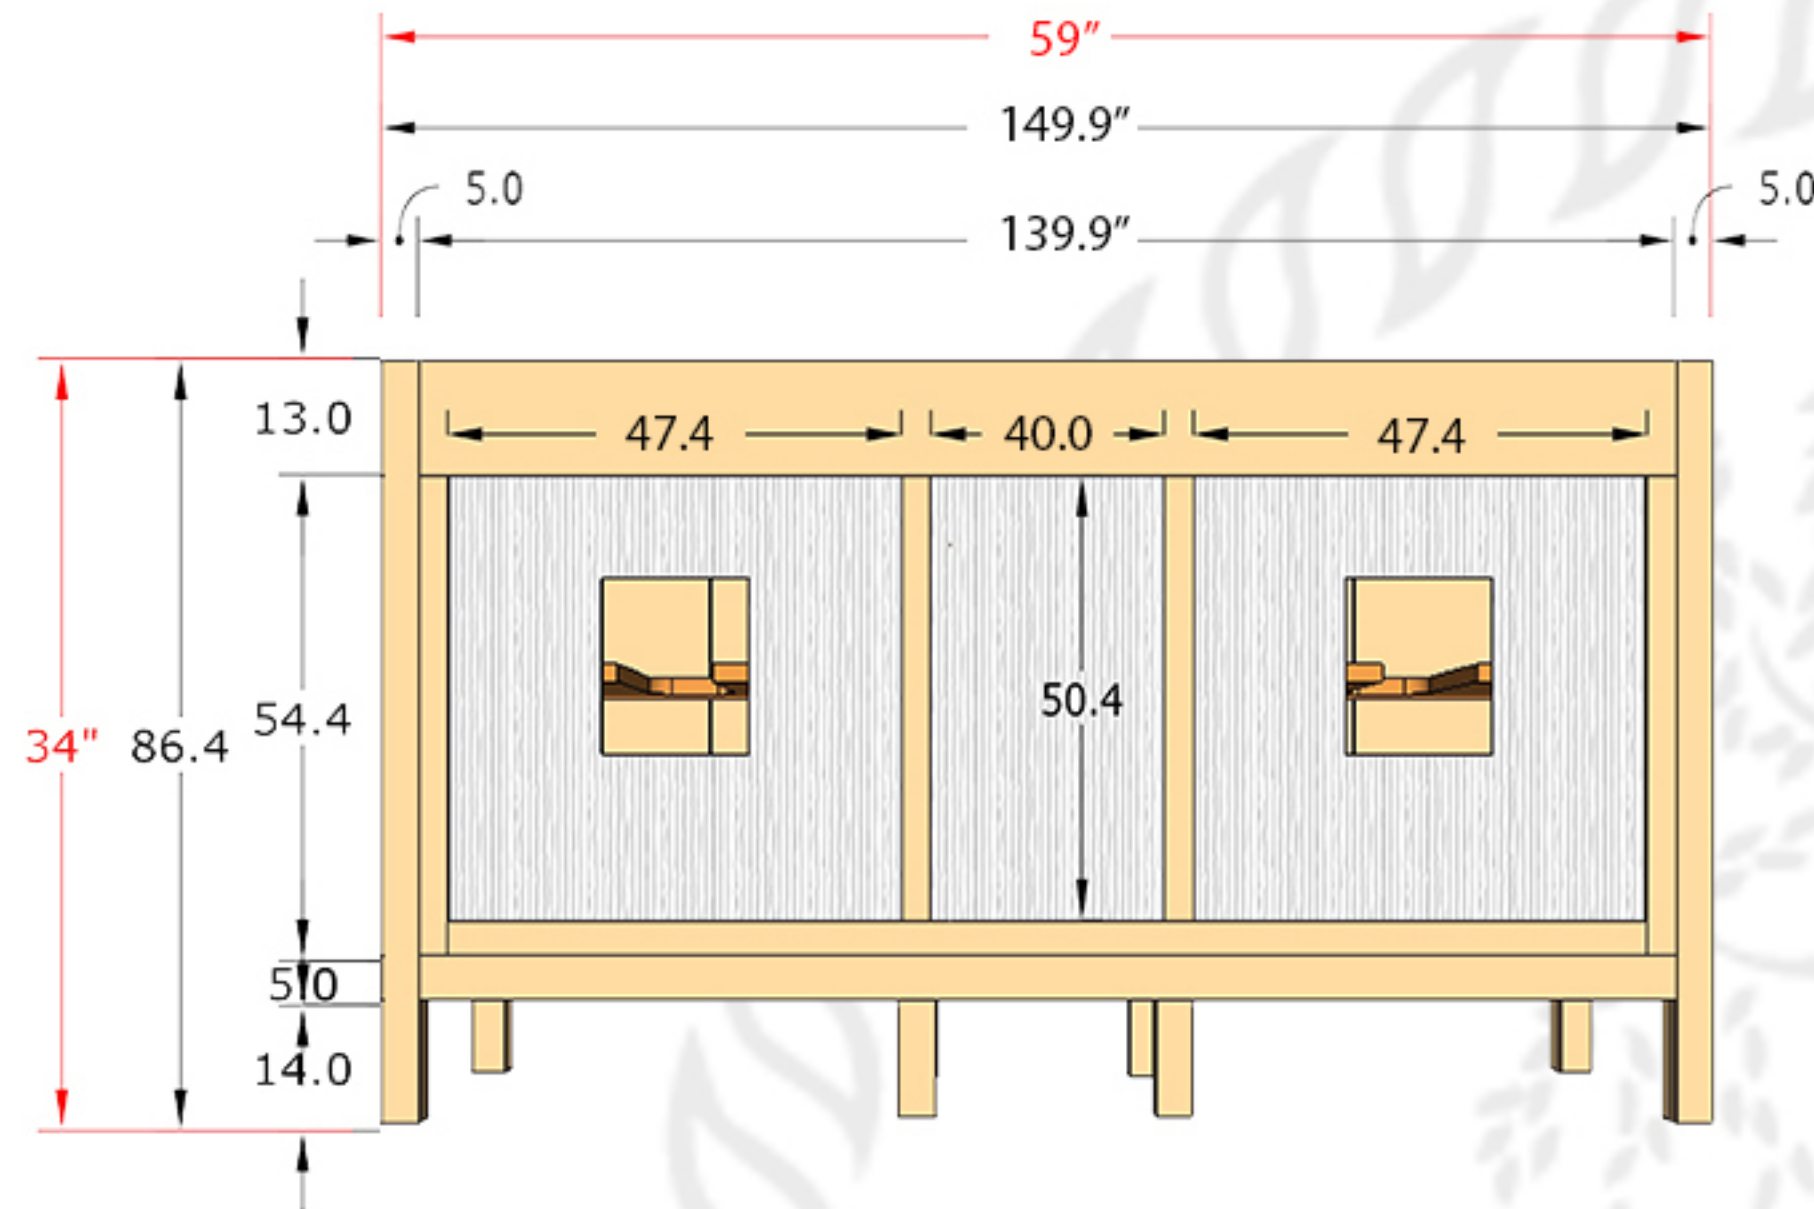

## ELIZABETH 60D IN DOUBLE SINK BATHROOM VANITY

### Countertop