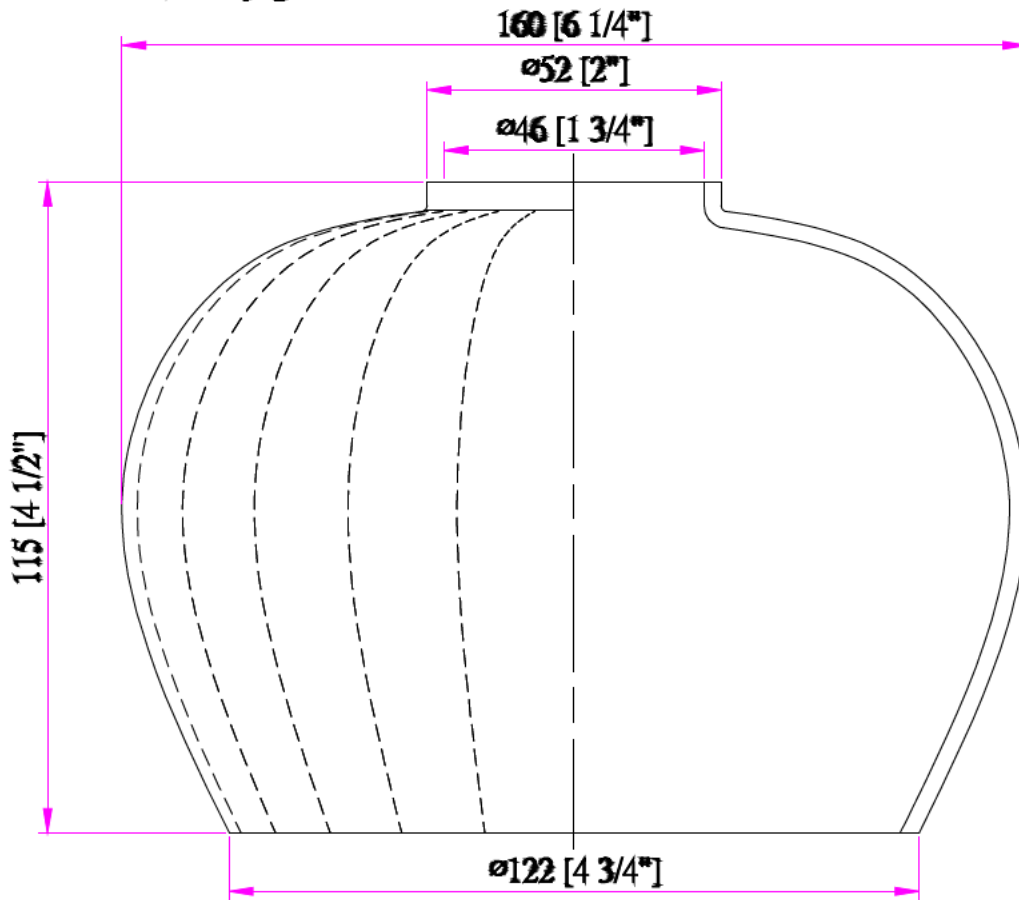

ITEM#: White glass  
Clear glass  
Smoke glass  
Mercury glass

22瓣