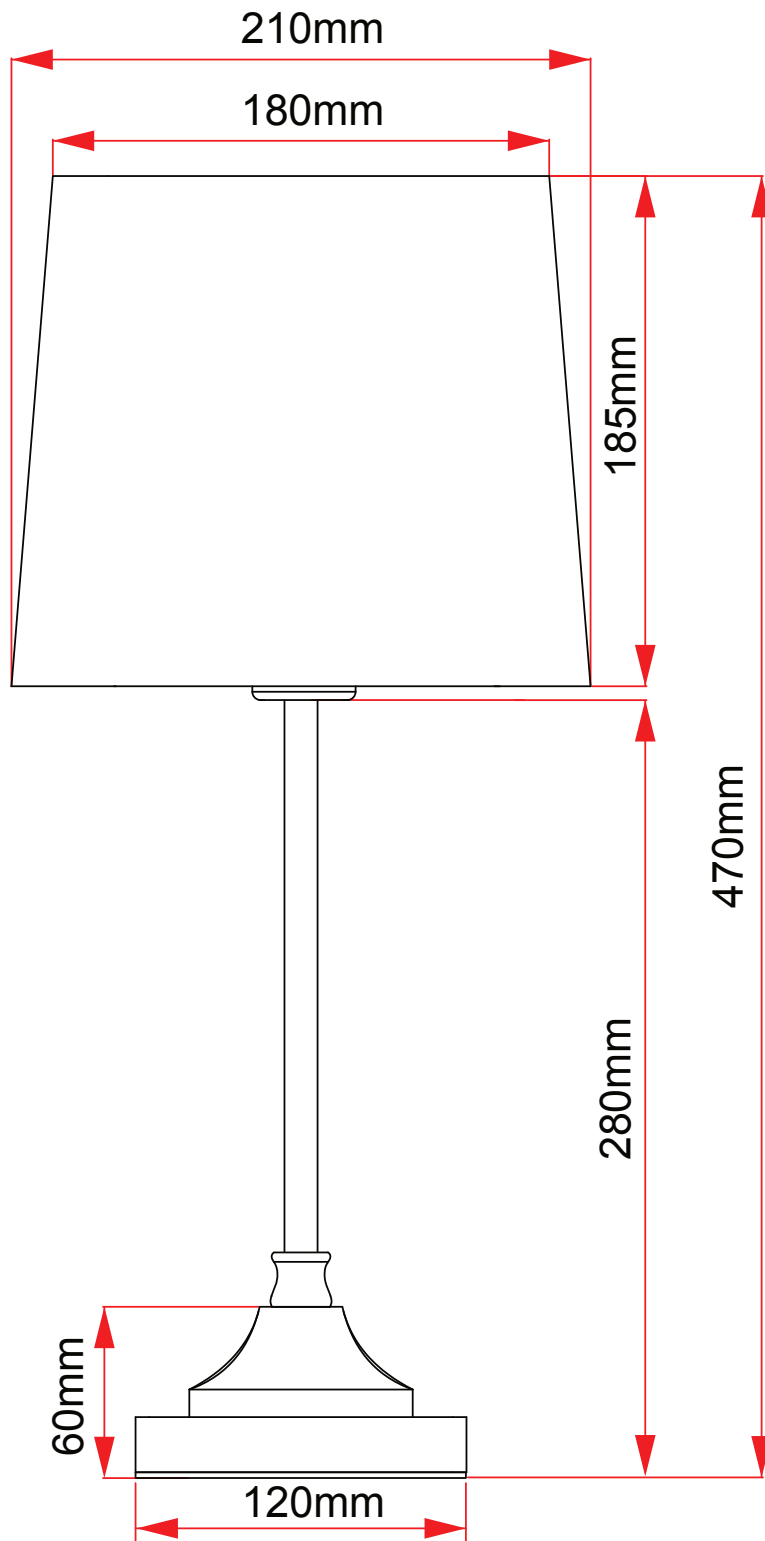

CERTIFICATION

CONTACT