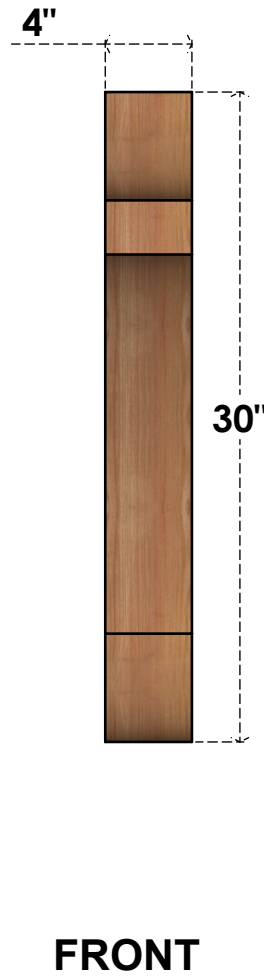

BRC04X22X30OLY00RWR

4"W X 22"D X 30"H OLYMPIC ROUGH SAWN BRACE, WESTERN RED CEDAR

EKENA MILLWORK
 2300 WEST MAIN ST.
 CLARKSVILLE, TX 75426
 TOLL FREE: 866-607-0453
 WWW.EKENAMILLWORK.COM

NOTES

1. INSTALLATION TO BE COMPLETED IN ACCORDANCE WITH MANUFACTURER'S SPECIFICATIONS.
2. DRAWING MAY NOT BE TO SCALE
3. THIS DRAWING IS INTENDED FOR DESIGN AND PLANNING PURPOSES ONLY.
4. ALL INFORMATION CONTAINED HEREIN WAS CURRENT AT THE TIME OF DEVELOPMENT BUT MUST BE REVIEWED AND APPROVED BY THE PRODUCT MANUFACTURER TO BE CONSIDERED ACCURATE.
5. PRODUCTS ARE NOT KILN DRIED. THIS ITEM IS UNIQUE AND WILL CONTAIN THE NATURAL VARIATIONS THAT THE WOOD SPECIES OFFERS. THIS MAY RESULT IN VARIATIONS UP TO 1/4"