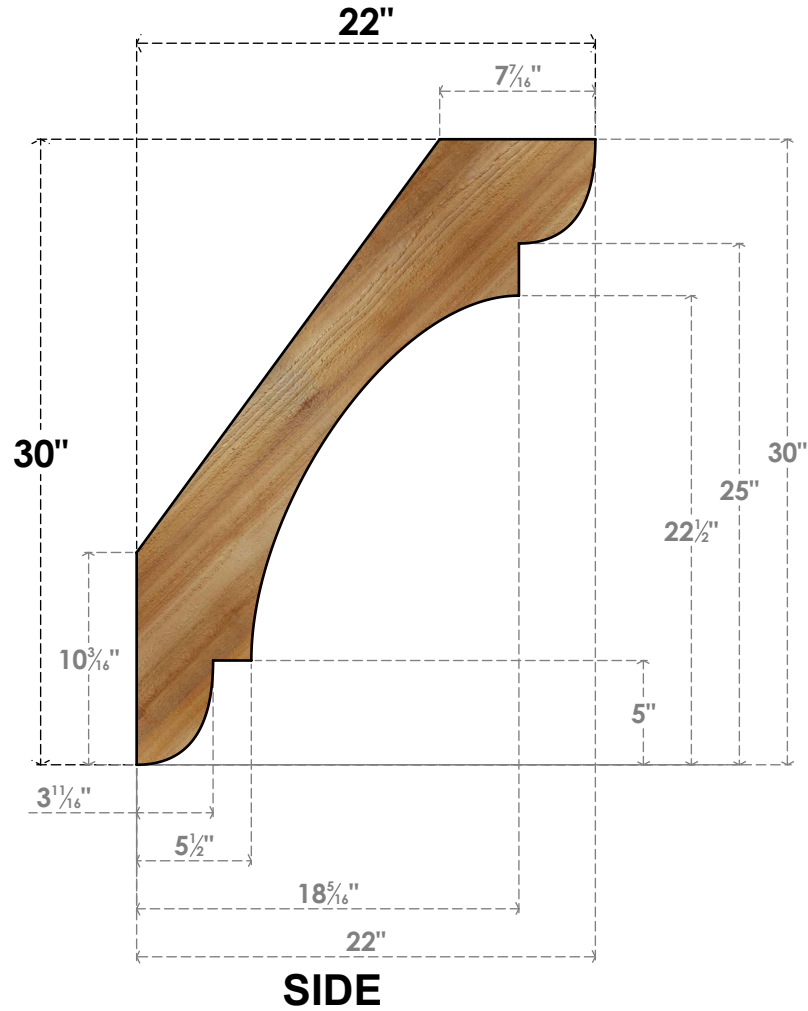

BRC04X22X30OLY00RWR

4"W X 22"D X 30"H OLYMPIC ROUGH SAWN BRACE, WESTERN RED CEDAR

EKENA MILLWORK
 2300 WEST MAIN ST.
 CLARKSVILLE, TX 75426
 TOLL FREE: 866-607-0453
 WWW.EKENAMILLWORK.COM

NOTES

1. INSTALLATION TO BE COMPLETED IN ACCORDANCE WITH MANUFACTURER'S SPECIFICATIONS.
2. DRAWING MAY NOT BE TO SCALE
3. THIS DRAWING IS INTENDED FOR DESIGN AND PLANNING PURPOSES ONLY.
4. ALL INFORMATION CONTAINED HEREIN WAS CURRENT AT THE TIME OF DEVELOPMENT BUT MUST BE REVIEWED AND APPROVED BY THE PRODUCT MANUFACTURER TO BE CONSIDERED ACCURATE.
5. PRODUCTS ARE NOT KILN DRIED. THIS ITEM IS UNIQUE AND WILL CONTAIN THE NATURAL VARIATIONS THAT THE WOOD SPECIES OFFERS. THIS MAY RESULT IN VARIATIONS UP TO 1/4"