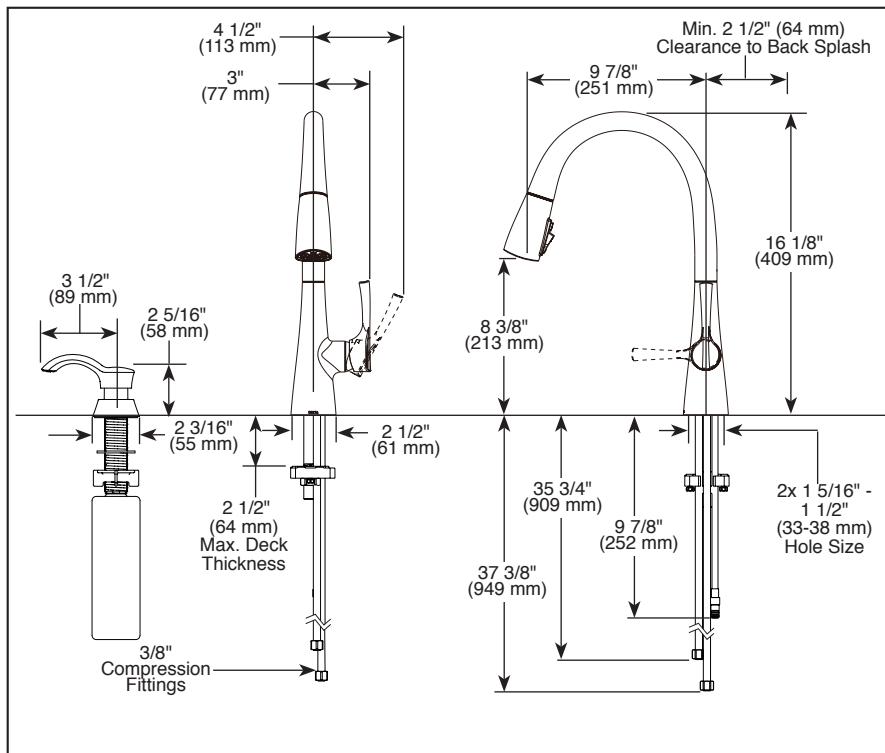

see what Delta can do™

KITCHEN FAUCETS

- Auburn™ Collection
- Single Handle Pull-Down

19835Z-▲SD-DST

19835Z-▲SD-DST with optional escutcheon

Submitted Model No.: _____

Specific Features: _____

▲ Designate proper finish suffix

FEATURES:

- Touch-Clean® Technology
- DIAMOND Seal® Technology
- MagnaTite® Docking System
- 3-Function Pull-Down w/ShieldSpray™

STANDARD SPECIFICATIONS:

- Max flow rate 1.8 gpm @ 60 psi, 6.8 L/m in @ 414 kPa
- One, two, three or four hole mount (escutcheon optional)
- Diamond coated ceramic cartridge
- 3/8" O.D. straight, staggered PEX supply lines
- Spout rotates 360°
- Hot/cold indicator markings
- Dual integral check valves in sprayer assembly
- Soap dispenser with 8 oz reservoir (optional included)