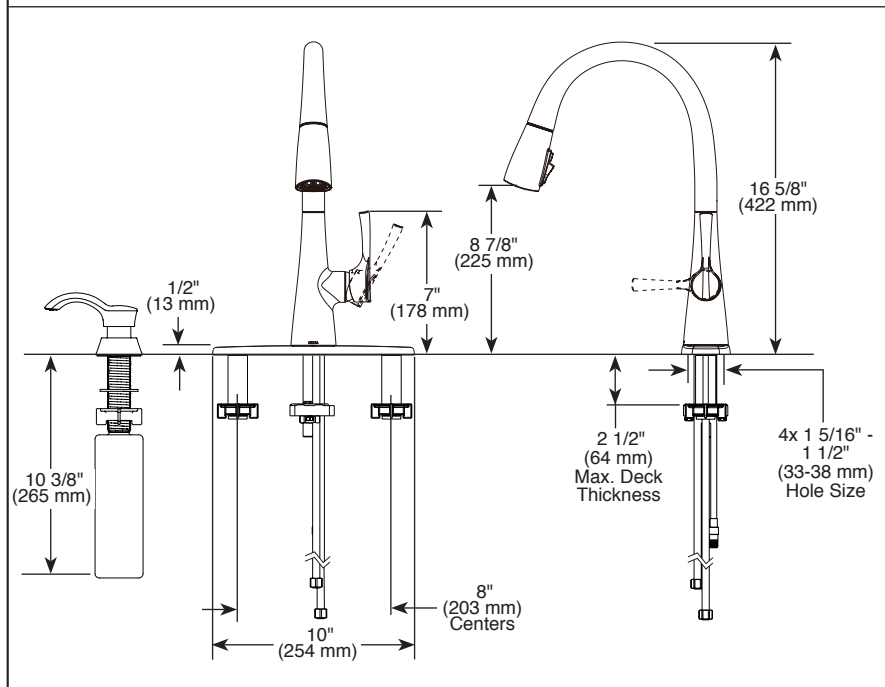

see what Delta can do™

KITCHEN FAUCETS

- Auburn™ Collection
- Single Handle Pull-Down

19835Z-▲SD-DST

19835Z-▲SD-DST with optional escutcheon

Submitted Model No.: _____

Specific Features: _____

▲ Designate proper finish suffix

FEATURES:

- Touch-Clean® Technology
- DIAMOND Seal® Technology
- MagnaTite® Docking System
- 3-Function Pull-Down w/ShieldSpray™

STANDARD SPECIFICATIONS:

- Max flow rate 1.8 gpm @ 60 psi, 6.8 L/m in @ 414 kPa
- One, two, three or four hole mount (escutcheon optional)
- Diamond coated ceramic cartridge
- 3/8" O.D. straight, staggered PEX supply lines
- Spout rotates 360°
- Hot/cold indicator markings
- Dual integral check valves in sprayer assembly
- Soap dispenser with 8 oz reservoir (optional included)