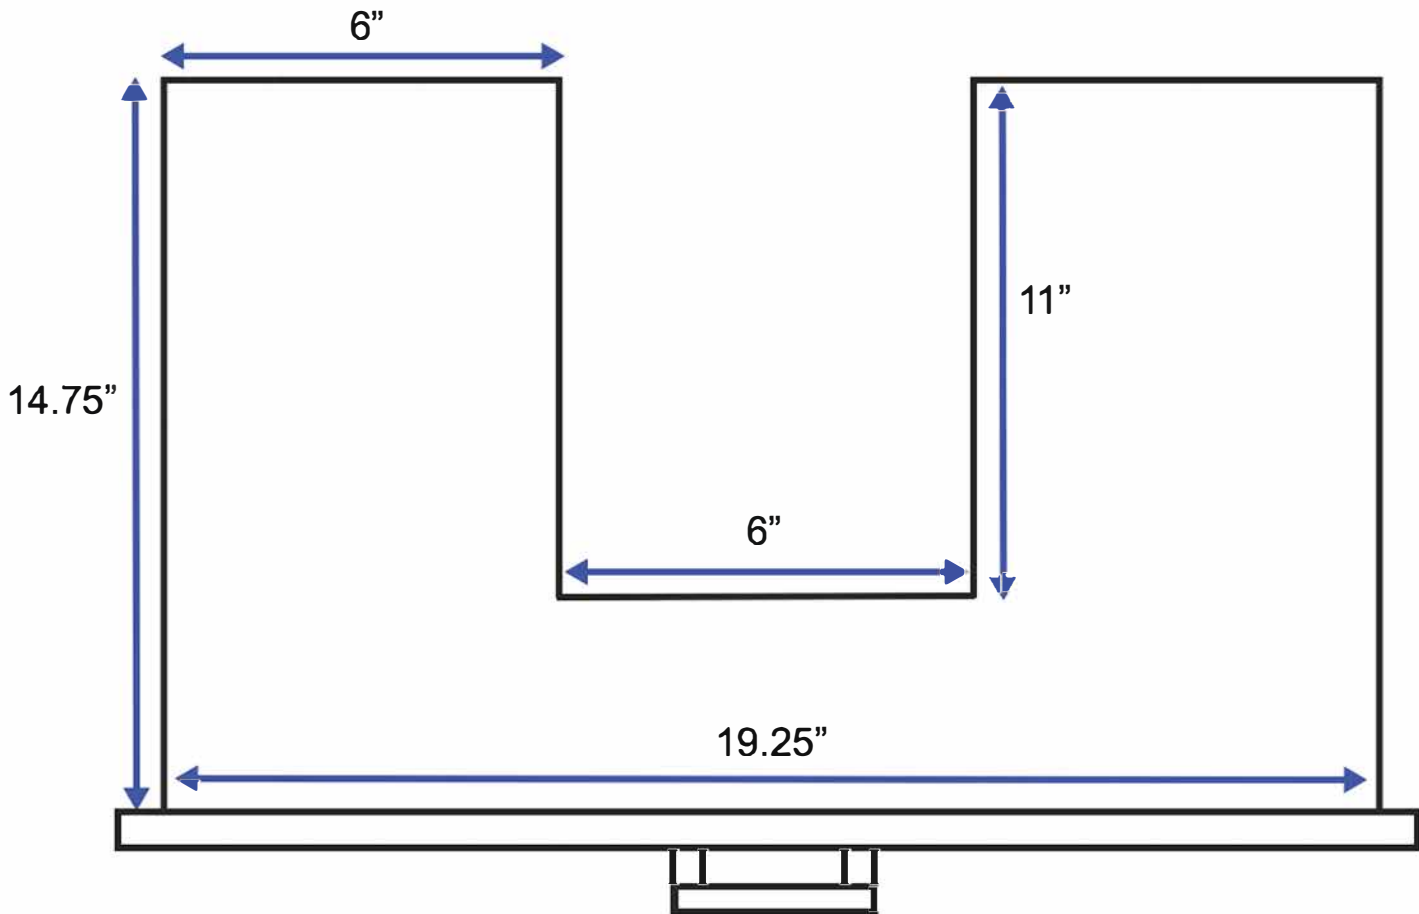

42-inch Bath Vanity Drawer Under Sink - Bird's Eye View

All measurements are approximate and rounded to the nearest quarter inch.
Please allow for a slight margin of error.