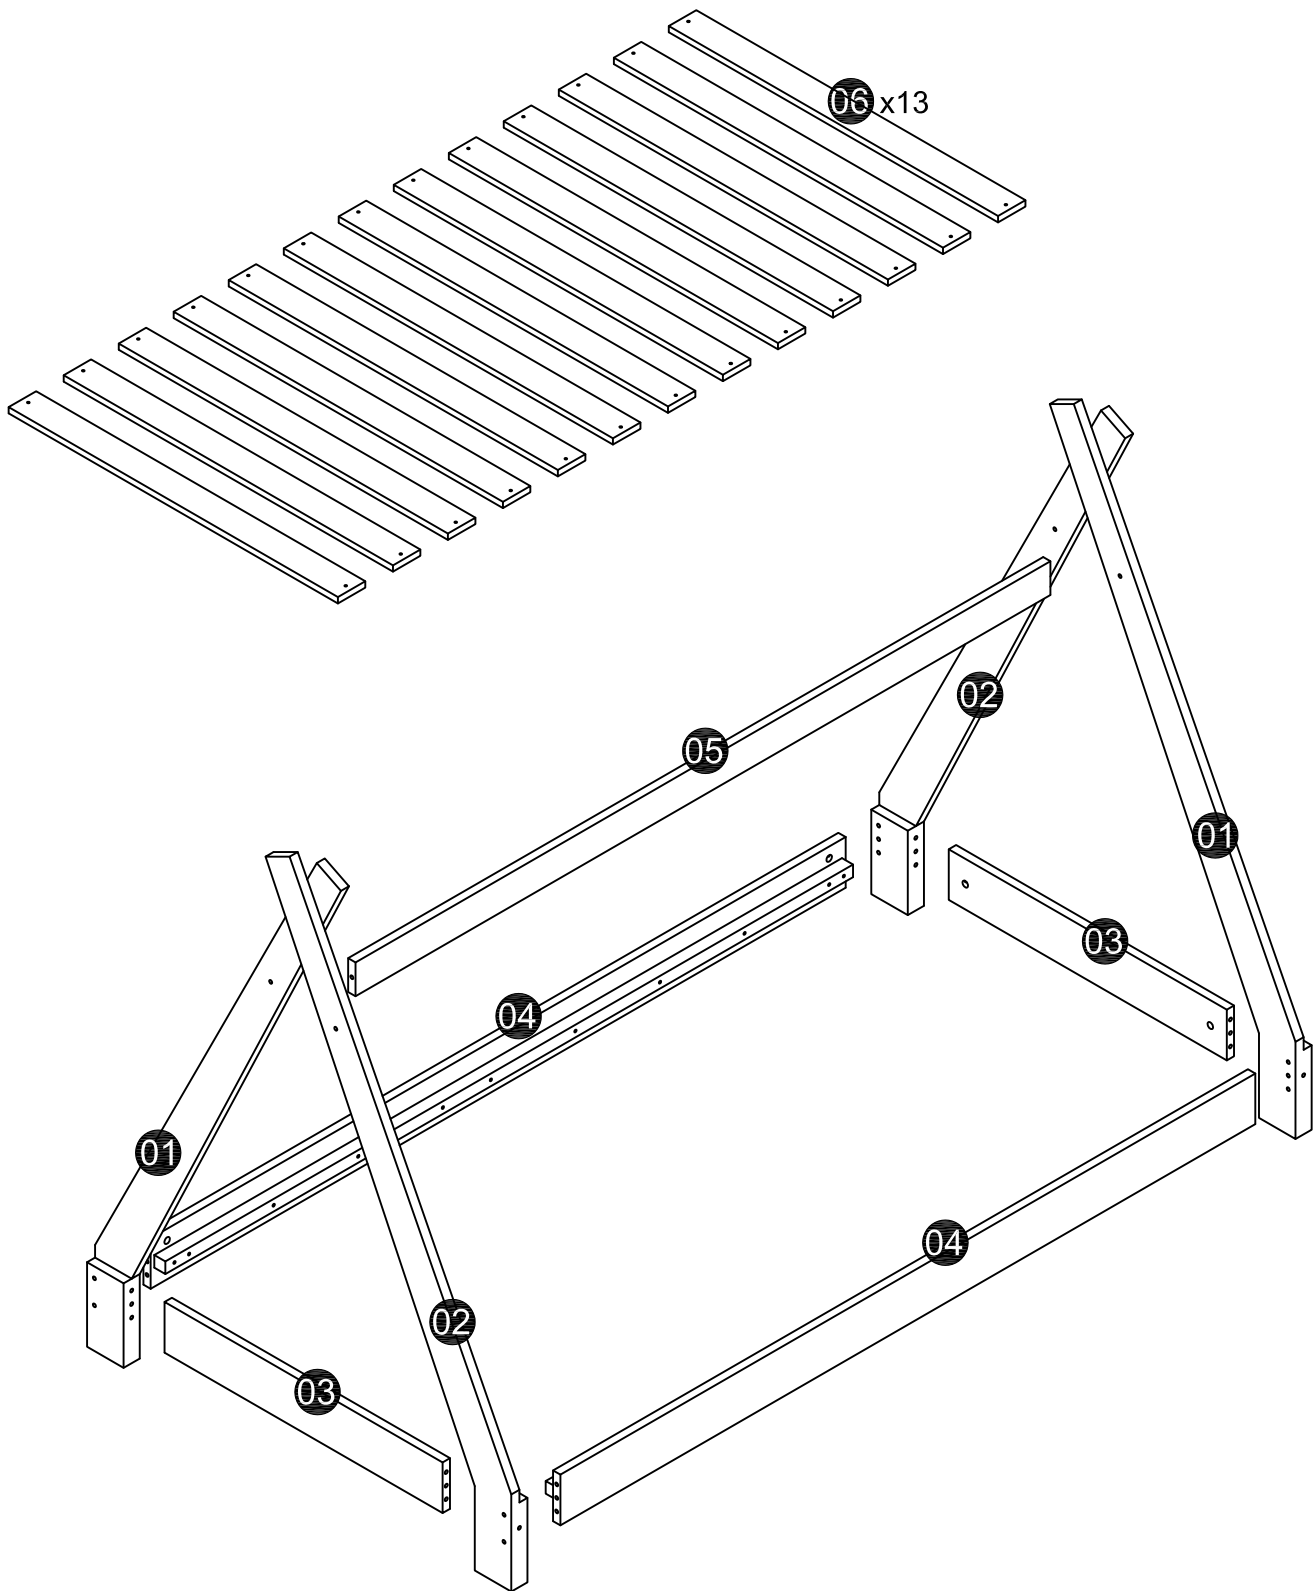

TENT TIPI WOODEN SINGLE BED

READ THE ASSEMBLY INSTRUCTIONS CAREFULLY. IDENTIFY THE ELEMENTS CONSTITUING YOUR PIECE OF FURNITURE. GROUP AND CHECK THE HARDWARE FITTINGS. GET THE TOOLS NEEDED. CLEAR SPACE TO WORK. PROCEED TO ASSEMBLE

NEVER FORCE THE FITTINGS. TIGHTEN THE SCREW AFTER USING FOR SOMETIME. KEEP YOUR ASSEMBLY INSTRUCTIONS, IT COULD HELP FOR BETTER COMMUNICATION WITH YOUR STORE. IN THE EVENT OF QUERY.

Sleep
Design

<p>A x4</p>  <p>M6 x100mm</p>	<p>B x10</p>  <p>M6 x80mm</p>	<p>C x14</p> 	<p>D x12</p> 	<p>E x26</p>  <p>Ø4 x30mm</p>
<p>F x4</p> 				

01

02

03

04