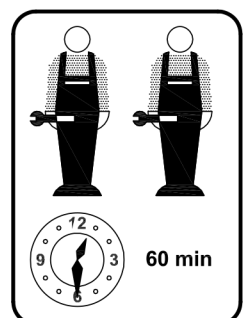

TENT TIPI WOODEN SINGLE BED

READ THE ASSEMBLY INSTRUCTIONS CAREFULLY. IDENTIFY THE ELEMENTS CONSTITUING YOUR PIECE OF FURNITURE. GROUP AND CHECK THE HARDWARE FITTINGS. GET THE TOOLS NEEDED. CLEAR SPACE TO WORK. PROCEED TO ASSEMBLE

NEVER FORCE THE FITTINGS. TIGHTEN THE SCREW AFTER USING FOR SOMETIME. KEEP YOUR ASSEMBLY INSTRUCTIONS, IT COULD HELP FOR BETTER COMMUNICATION WITH YOUR STORE. IN THE EVENT OF QUERY.

Sleep
Design

<p>A x4</p>  <p>M6 x100mm</p>	<p>B x10</p>  <p>M6 x80mm</p>	<p>C x14</p> 	<p>D x12</p> 	<p>E x26</p>  <p>Ø4 x30mm</p>
<p>F x4</p> 				