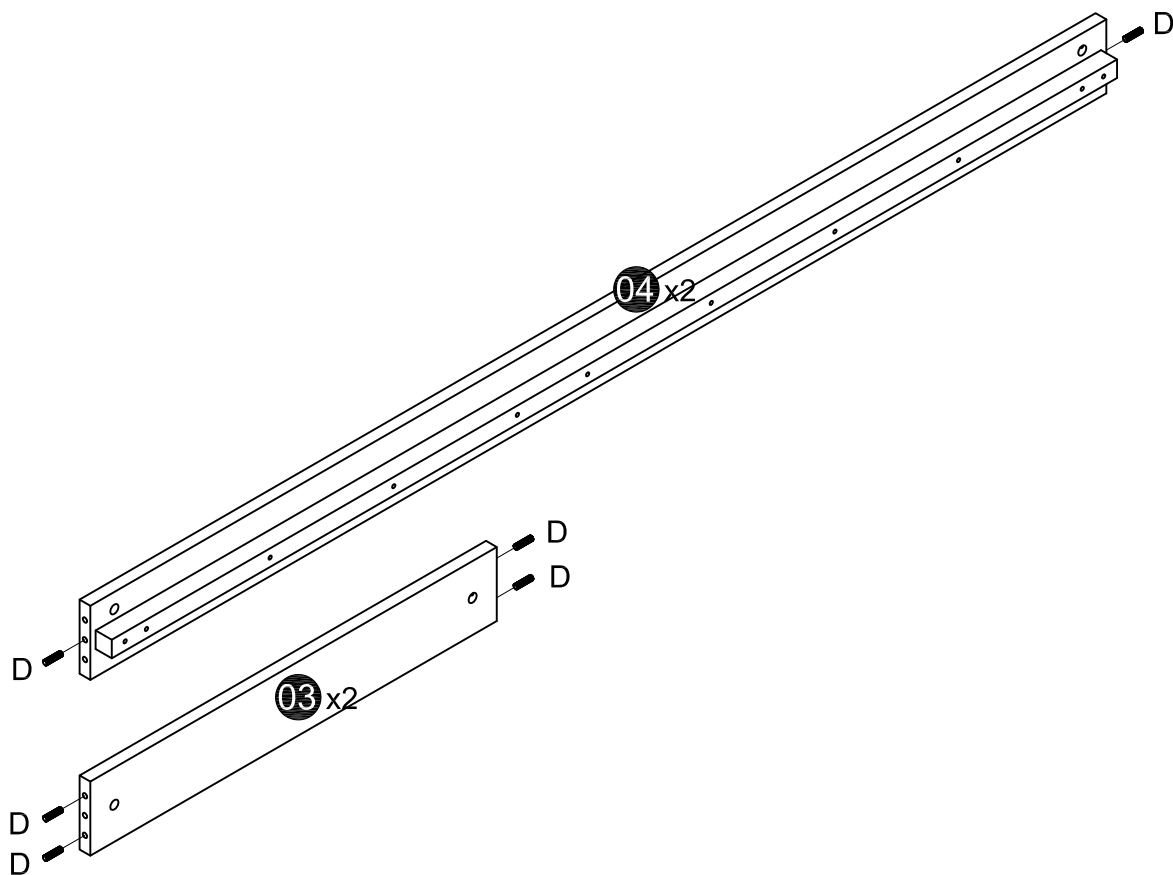

NEVER FORCE THE FITTINGS. TIGHTEN THE SCREW AFTER USING FOR SOMETIME. KEEP YOUR ASSEMBLY INSTRUCTIONS, IT COULD HELP FOR BETTER COMMUNICATION WITH YOUR STORE. IN THE EVENT OF QUERY.

Sleep
Design

<p>A x4</p>  <p>M6 x100mm</p>	<p>B x10</p>  <p>M6 x80mm</p>	<p>C x14</p> 	<p>D x12</p> 	<p>E x26</p>  <p>Ø4 x30mm</p>
<p>F x4</p> 				

01

02

03

04