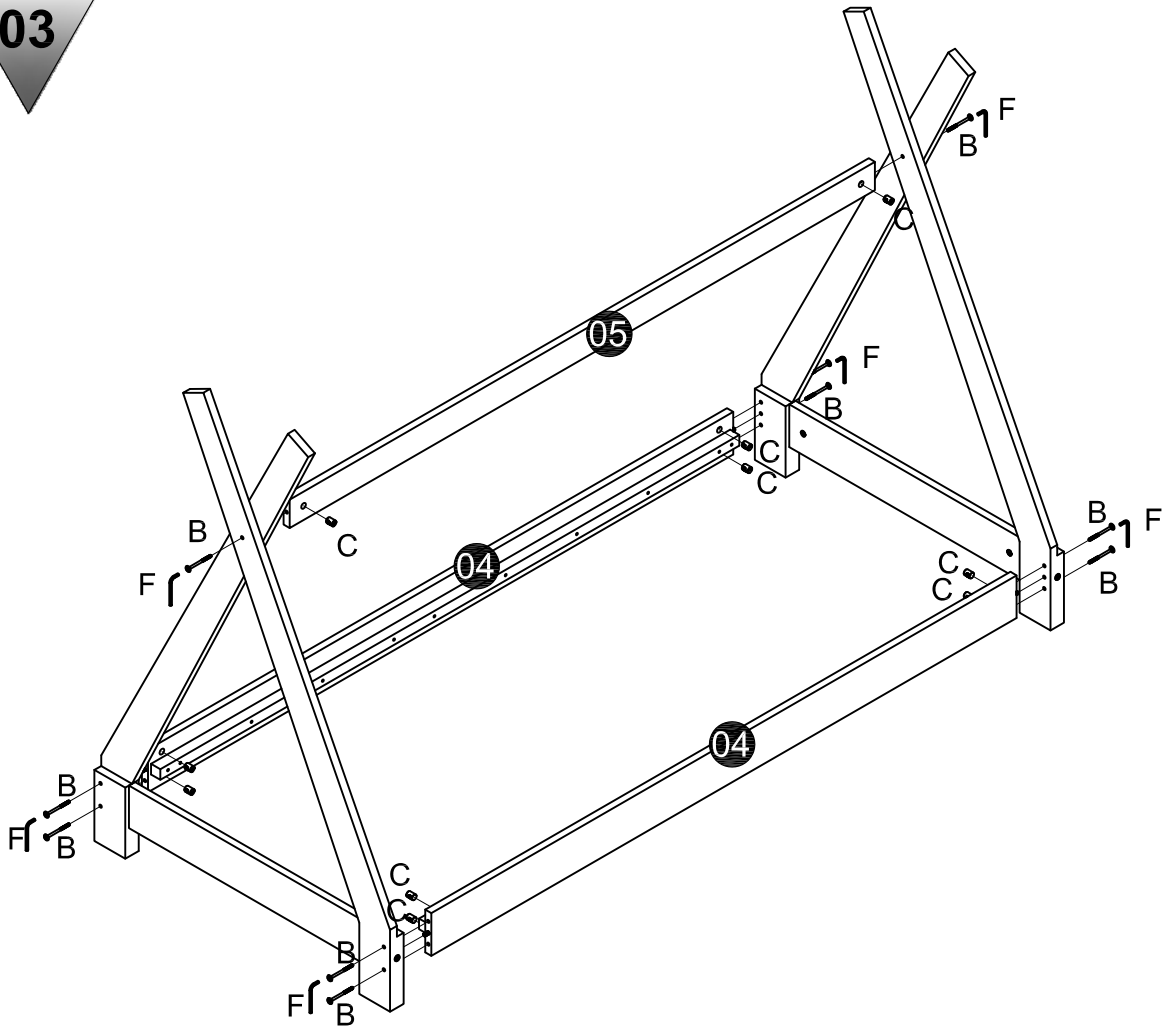

NEVER FORCE THE FITTINGS. TIGHTEN THE SCREW AFTER USING FOR SOMETIME. KEEP YOUR ASSEMBLY INSTRUCTIONS, IT COULD HELP FOR BETTER COMMUNICATION WITH YOUR STORE. IN THE EVENT OF QUERY.

Sleep
Design

<p>A x4</p>  <p>M6 x100mm</p>	<p>B x10</p>  <p>M6 x80mm</p>	<p>C x14</p> 	<p>D x12</p> 	<p>E x26</p>  <p>Ø4 x30mm</p>
<p>F x4</p> 				

01

02

03

04