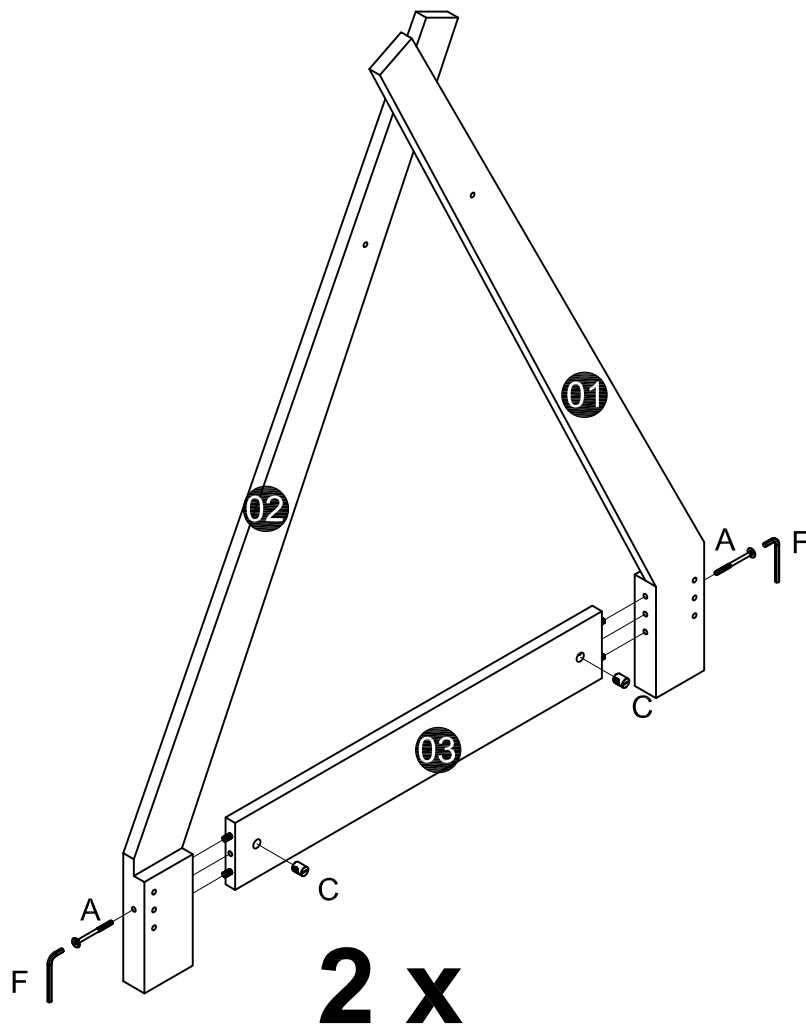

NEVER FORCE THE FITTINGS. TIGHTEN THE SCREW AFTER USING FOR SOMETIME. KEEP YOUR ASSEMBLY INSTRUCTIONS, IT COULD HELP FOR BETTER COMMUNICATION WITH YOUR STORE. IN THE EVENT OF QUERY.

Sleep
Design

<p>A x4</p>  <p>M6 x100mm</p>	<p>B x10</p>  <p>M6 x80mm</p>	<p>C x14</p> 	<p>D x12</p> 	<p>E x26</p>  <p>Ø4 x30mm</p>
<p>F x4</p> 				

01

02

03

04