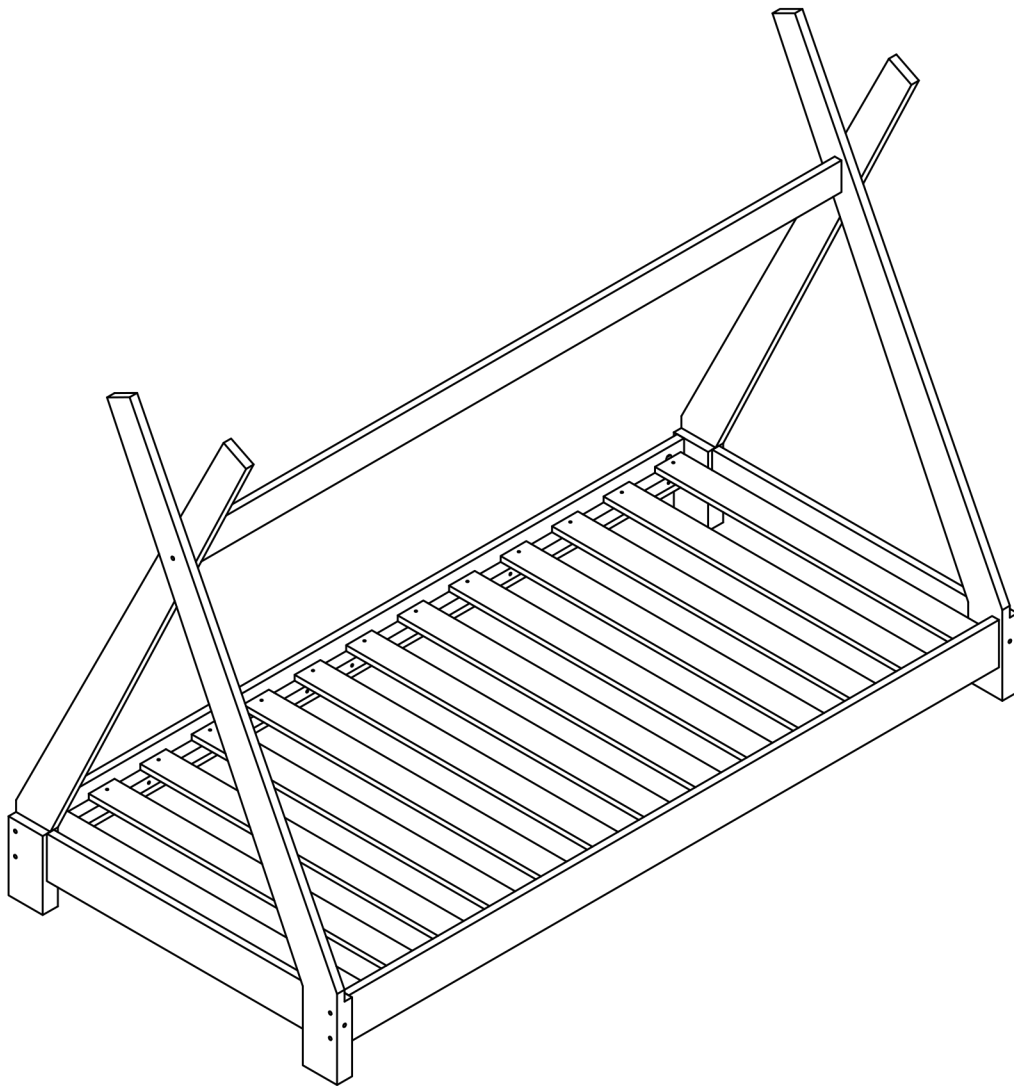

TENT TIPI WOODEN SINGLE BED

READ THE ASSEMBLY INSTRUCTIONS CAREFULLY. IDENTIFY THE ELEMENTS CONSTITUING YOUR PIECE OF FURNITURE. GROUP AND CHECK THE HARDWARE FITTINGS. GET THE TOOLS NEEDED. CLEAR SPACE TO WORK. PROCEED TO ASSEMBLE

NEVER FORCE THE FITTINGS. TIGHTEN THE SCREW AFTER USING FOR SOMETIME. KEEP YOUR ASSEMBLY INSTRUCTIONS, IT COULD HELP FOR BETTER COMMUNICATION WITH YOUR STORE. IN THE EVENT OF QUERY.

Sleep
Design

<p>A x4</p>  <p>M6 x100mm</p>	<p>B x10</p>  <p>M6 x80mm</p>	<p>C x14</p> 	<p>D x12</p> 	<p>E x26</p>  <p>Ø4 x30mm</p>
<p>F x4</p> 				

01

02

03

04