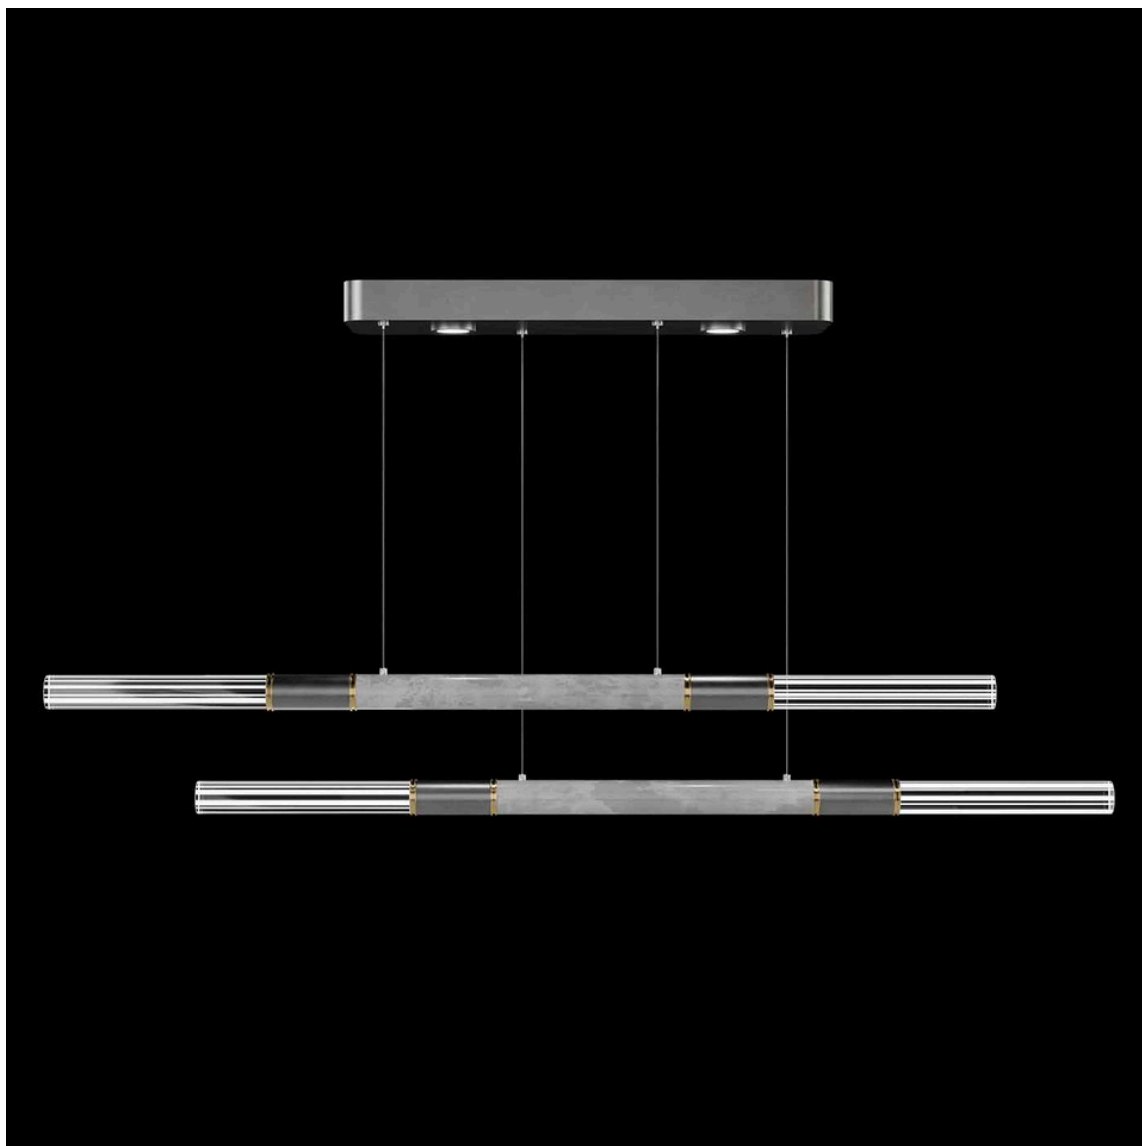

# FINE ART

HANDCRAFTED LIGHTING

100150-412

**100150-412 • ANTONIA 71"W Linear Pendant**

2.5H x 71W x 8.5D

ANTONIA  
COLLECTION