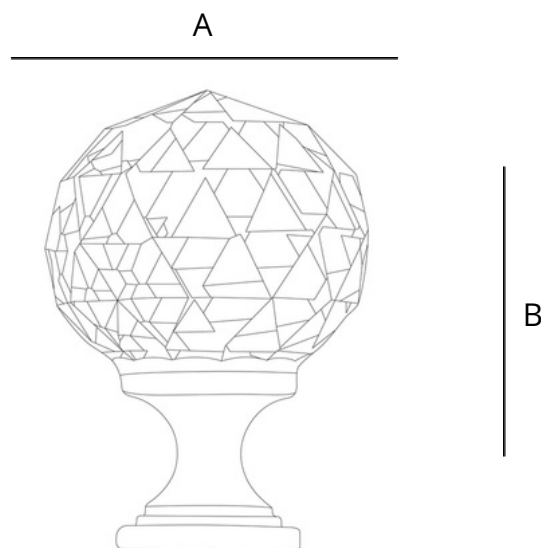

Chloe 1-1/8 in. Glass Knob

Satin Nickel - RL001998

Polished Nickel - RL002025

Satin Brass - RL001981

SPECIFICATIONS

DIMENSIONS

Center to center: single bore **(A)**

Diameter: 1.125 in. **(B)**

Projection: 1.66 in.

Height: 1.125 in.

Weight: 0.1 lbs.

INSTALLATION

#8-32 1 in. & 1.5 in. screws included

WARRANTY

Limited 90-Day

THE CHLOE COLLECTION INCLUDES:

1-1/8 in. knob

All offered in Satin Brass, Polished Nickel, and Satin Nickel