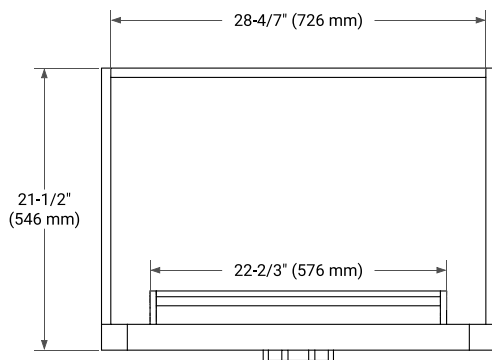

30" SINGLE SINK BASE CABINET

BASE CABINET DIMENSIONS

30" W x 21.5" D x 34.5" H

FEATURES

- Solid wood frame & plywood panels
- Dovetail drawers and joints
- Soft closing doors & drawers

HARDWARE FINISHES*

Brushed Nickel Satin Brass Matte Black Polished Chrome

31" SINGLE OVAL SINK COUNTERTOP WITH 0.75 IN. THICKNESS

OVERALL DIMENSIONS

30.5" W x 22" D x 0.75" H

COUNTERTOP OPTIONS

Carrara Marble

FEATURES

- Solid countertop with mitered edges & seams
- Undermount white oval sink
- Pre-drilled for 8" widespread faucet

INCLUDED

- Countertop
- Matching Backsplash
- Oval Sink

COUNTERTOP PLAN VIEW

EDGE SIDE VIEW

THREE DIMENSIONAL COUNTERTOP VIEW