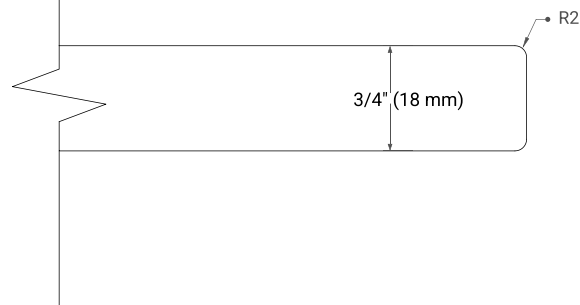

31" SINGLE OVAL SINK COUNTERTOP WITH 0.75 IN. THICKNESS

OVERALL DIMENSIONS

30.5" W x 22" D x 0.75" H

COUNTERTOP OPTIONS

Carrara Marble

FEATURES

- Solid countertop with mitered edges & seams
- Undermount white oval sink
- Pre-drilled for 8" widespread faucet

INCLUDED

- Countertop
- Matching Backsplash
- Oval Sink

COUNTERTOP PLAN VIEW

EDGE SIDE VIEW

THREE DIMENSIONAL COUNTERTOP VIEW