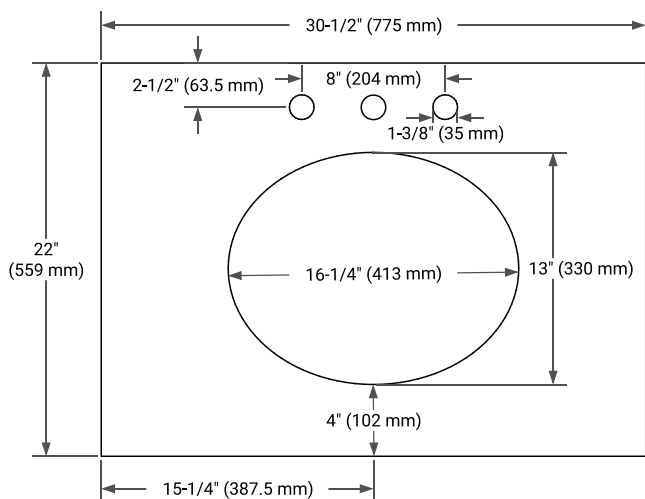

30" SINGLE SINK BASE CABINET

BASE CABINET DIMENSIONS

30" W x 21.5" D x 34.5" H

FEATURES

- Solid wood frame & plywood panels
- Dovetail drawers and joints
- Soft closing doors & drawers

HARDWARE FINISHES*

Brushed Nickel Satin Brass Matte Black Polished Chrome

31" SINGLE OVAL SINK COUNTERTOP WITH 0.75 IN. THICKNESS

OVERALL DIMENSIONS

30.5" W x 22" D x 0.75" H

COUNTERTOP OPTIONS

Carrara Marble

FEATURES

- Solid countertop with mitered edges & seams
- Undermount white oval sink
- Pre-drilled for 8" widespread faucet

INCLUDED

- Countertop
- Matching Backsplash
- Oval Sink

COUNTERTOP PLAN VIEW

EDGE SIDE VIEW

THREE DIMENSIONAL COUNTERTOP VIEW