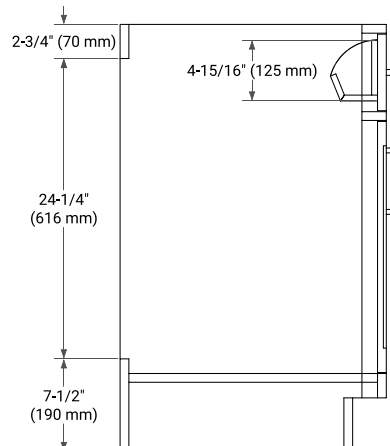

30" SINGLE SINK BASE CABINET

BASE CABINET DIMENSIONS

30" W x 21.5" D x 34.5" H

FEATURES

- Solid wood frame & plywood panels
- Dovetail drawers and joints
- Soft closing doors & drawers

HARDWARE FINISHES*

Brushed Nickel Satin Brass Matte Black Polished Chrome

31" SINGLE OVAL SINK COUNTERTOP WITH 0.75 IN. THICKNESS

OVERALL DIMENSIONS

30.5" W x 22" D x 0.75" H

COUNTERTOP OPTIONS

Carrara Marble

FEATURES

- Solid countertop with mitered edges & seams
- Undermount white oval sink
- Pre-drilled for 8" widespread faucet

INCLUDED

- Countertop
- Matching Backsplash
- Oval Sink

COUNTERTOP PLAN VIEW

EDGE SIDE VIEW

THREE DIMENSIONAL COUNTERTOP VIEW