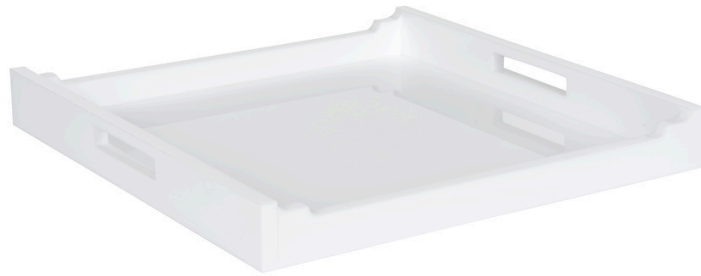

WILDWOOD CHELSEA HOUSE

370107 • Hanson Square Tray - White

3h x 24w x 24d

Acrylic

White

With a Chippendale influenced design, the Hanson Square Tray features simple yet unique white lucite, trim details and rectangle open handles to make a chic and modern butler's tray. Designed by Jamie Merida.