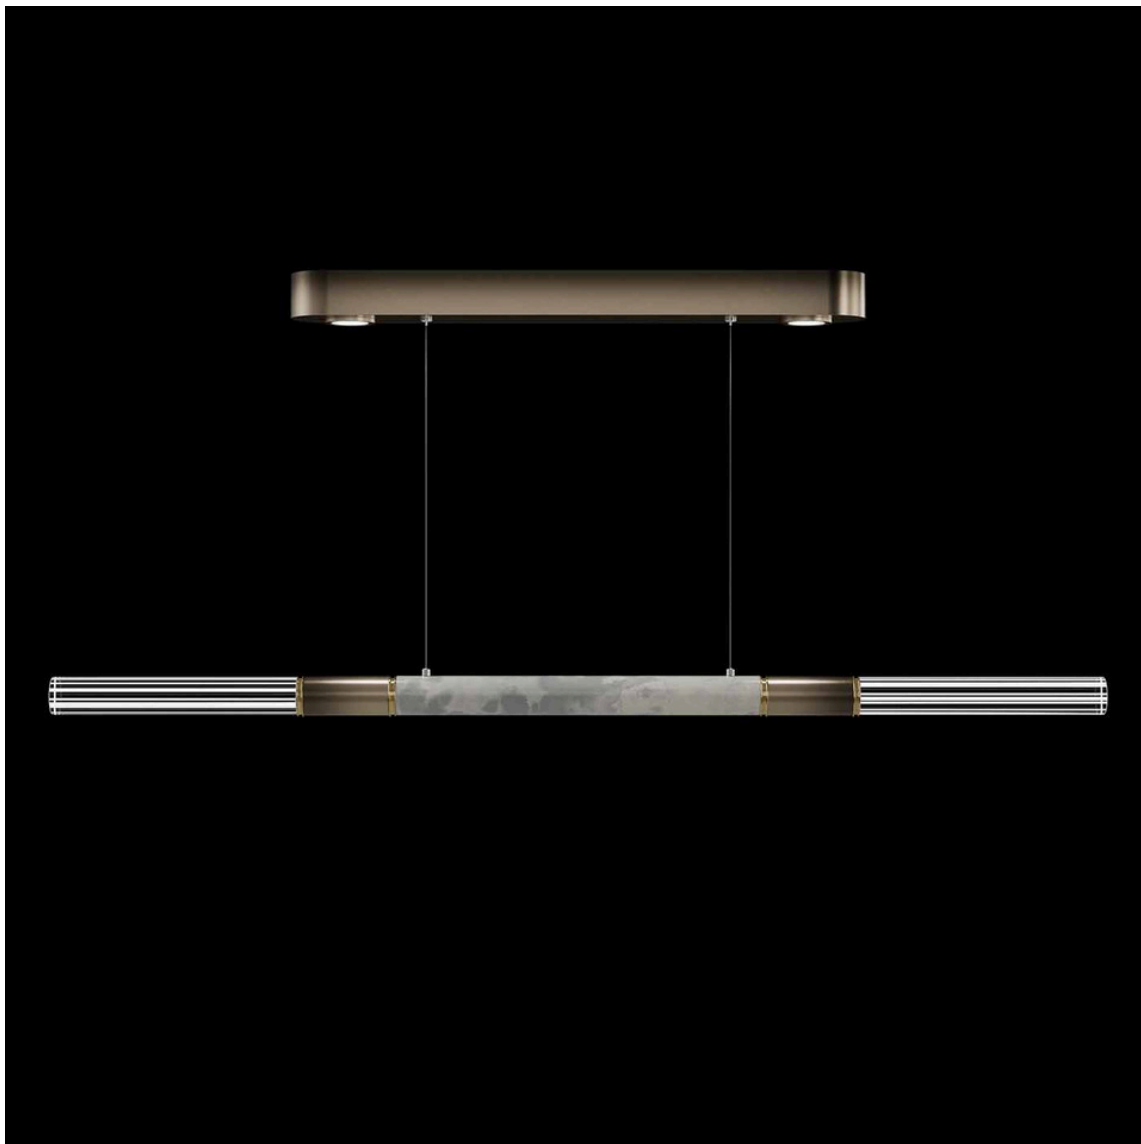

FINE ART

HANDCRAFTED LIGHTING

100149-612

100149-612 • ANTONIA 62"W Linear Pendant

2.5H x 62W x 2.5D

ANTONIA
COLLECTION