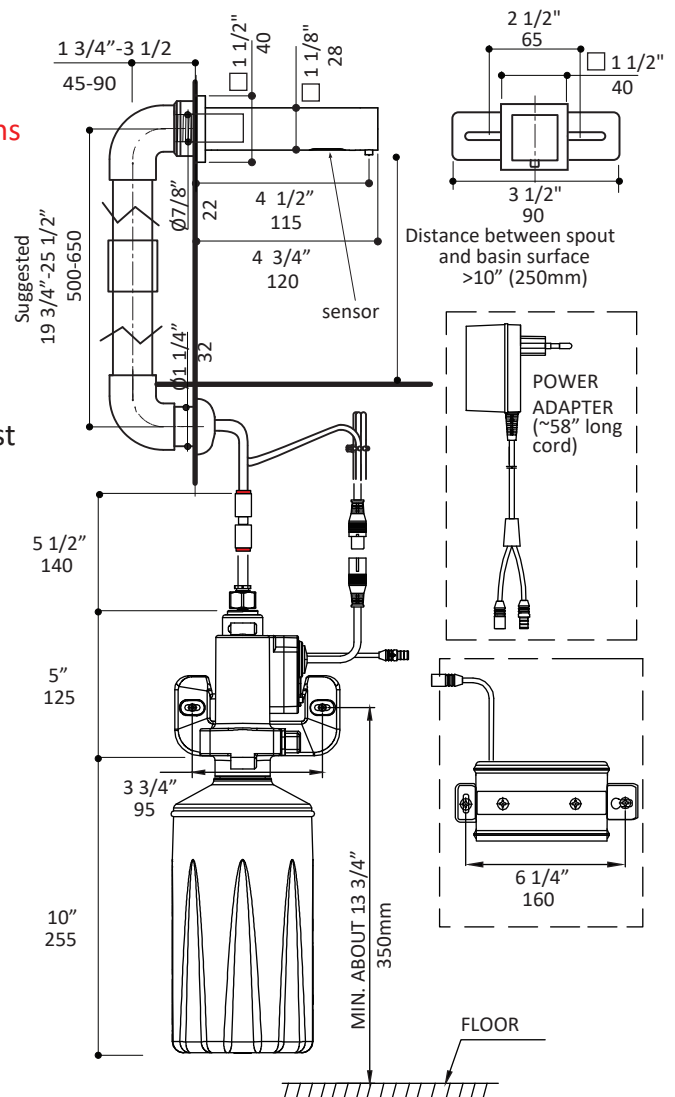

Specifications:

Installation:	wall-mount 1-hole, touch-free
Exterior Dimensions:	H: 1 3/4" SPOUT: 5"
Material:	solid brass construction spout
Soap volume discharge:	0.07 oz (2mL)/level (4 levels)
Power supply:	AC/DC
Finishes:	CR - polished chrome PN - polished nickel NI - brushed nickel BG - brushed gold 44 - matte black TN - titanium
Cutout Size:	Ø 1 3/8"
Accessories included:	25" pvc pipes with elbows power adapter, large soap bottle #EXBTL, all supply lines and battery box

Features:

- Touch-free safety from spreading undesirable pathogens
- Commercial grade automated fixture
- Power supply options:
AC - transformer with a plug to electricity and/or
DC - battery pack for 4 x D alkaline batteries (batteries not included)
- on average lasts for 75,000 use cycles
- Plastic refillable bottle with 0.5 gal (1.9 L) capacity
- Optional small bottle .21 gal (.8 L) supplied upon request
- specify code EXBTS at the time of order
- Liquid soap viscosity: 1000-3500 cps (mpA-s)
- Sensing distance by default: 4" (10cm)
- Sensing range: 2"-12" (5cm - 30cm) can be adjusted at the factory upon request
- Complements the Zoom Collection

Codes + Standards:

Recommended Items:

- Replacement parts:
 - #PUMP2 - replacement pump
 - #4DBATPK - replacement battery pack
 - #EXBTL - replacement large soap bottle, .5 gal
 - #EXBTS - replacement small soap bottle, .21 gal
- #EX04A - matching electronic faucet

LACAVA reserves the right to revise any dimension or information on this sheet without notice. Dimensions are nominal and may vary within an industry accepted tolerance of 1/4". Drawings provided herein are meant to give the user an idea of the product and are not made to scale. Location of plumbing is meant for reference, your specific application may vary.