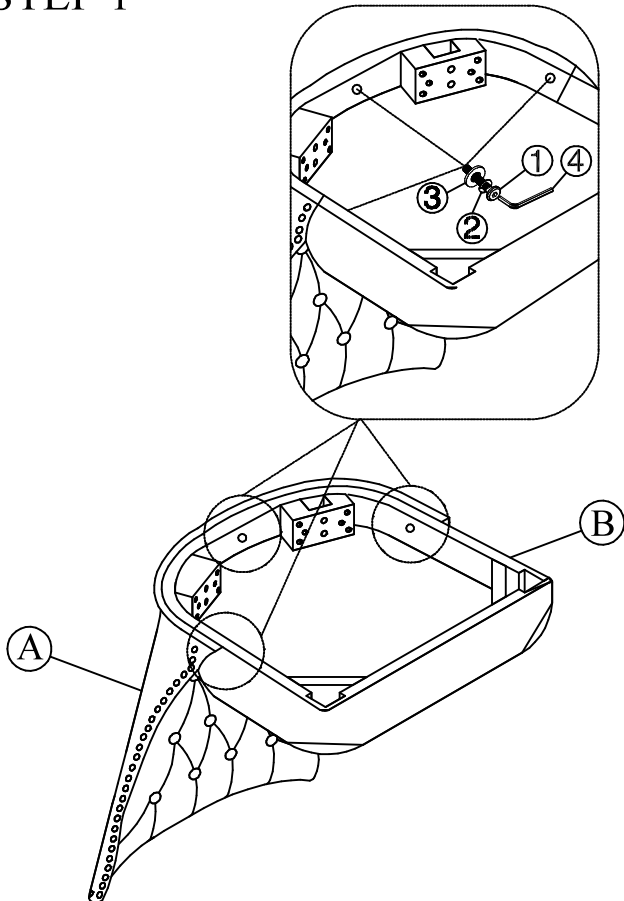

ASSEMBLY INSTRUCTION

MODEL: D41-D42 -SC - DINING CHAIR

<p>A = 1pc CHAIR BACK</p> 	<p>B = 1pc FRAME WITH CUSHION SEAT</p> 	<p>C=2pcs FRONT LEG</p> 	<p>D=2pcs REAR LEG</p> 
---	--	---	--

No.	Description		Q.ty
1	BOLT ϕ 1/4" x 50mm		11PCS
2	LOCK WASHER		11PCS
3	FLAT WASHER		11PCS
4	ALLEN WRENCH		1pc

STEP 1

STEP 2

STEP 3

FINISH