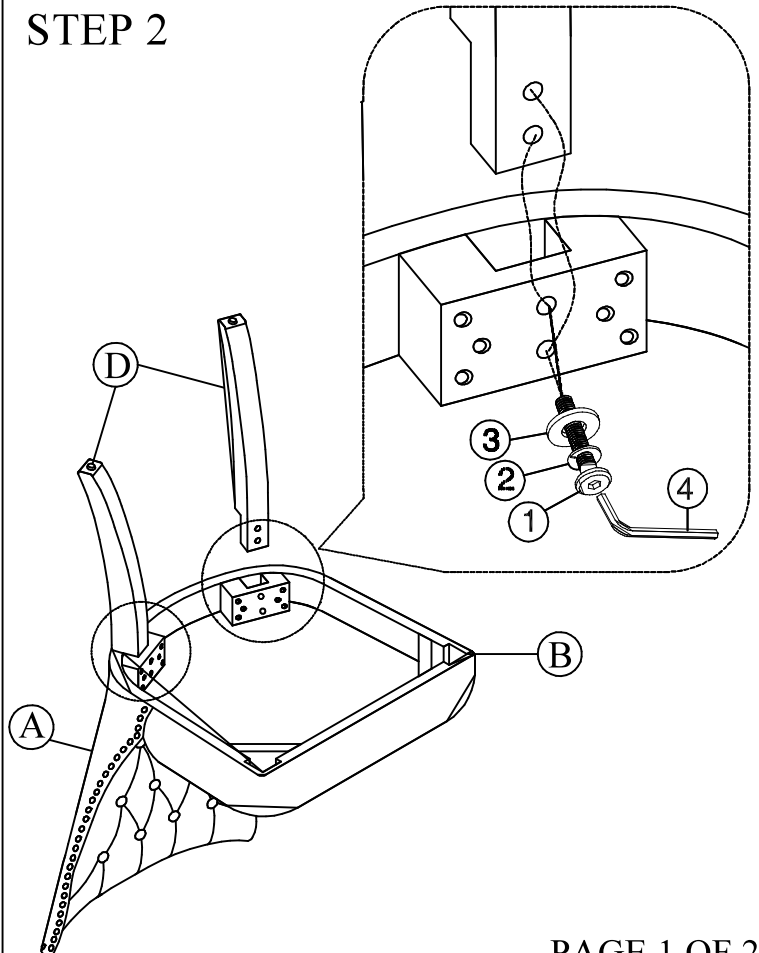

ASSEMBLY INSTRUCTION

MODEL: D41-D42 -SC - DINING CHAIR

<p>A = 1pc CHAIR BACK</p> 	<p>B = 1pc FRAME WITH CUSHION SEAT</p> 	<p>C=2pcs FRONT LEG</p> 	<p>D=2pcs REAR LEG</p> 
---	--	---	--

No.	Description		Q.ty
1	BOLT ϕ 1/4" x 50mm		11PCS
2	LOCK WASHER		11PCS
3	FLAT WASHER		11PCS
4	ALLEN WRENCH		1pc

STEP 1

STEP 2

STEP 3

FINISH