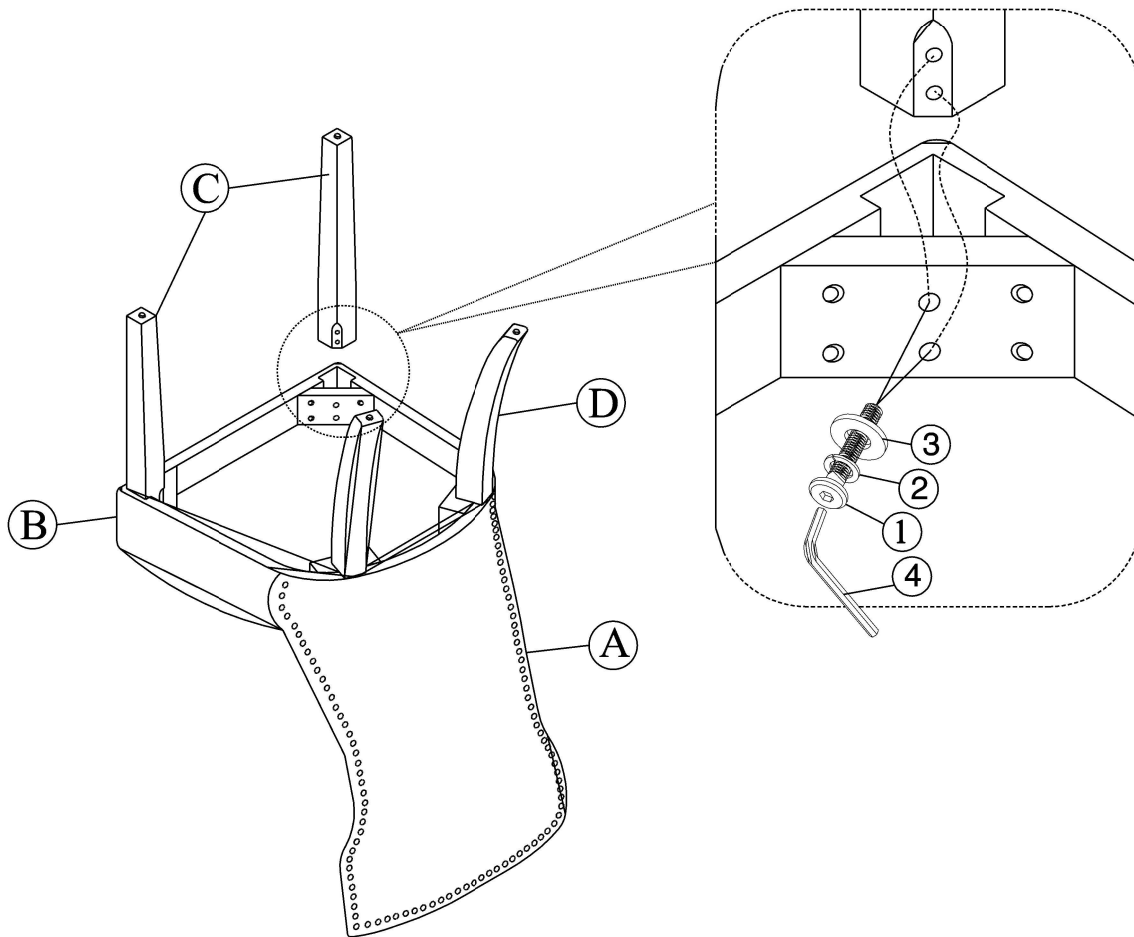

ASSEMBLY INSTRUCTION

MODEL: D41-D42 -SC - DINING CHAIR

<p>A = 1pc CHAIR BACK</p> 	<p>B = 1pc FRAME WITH CUSHION SEAT</p> 	<p>C=2pcs FRONT LEG</p> 	<p>D=2pcs REAR LEG</p> 
---	--	---	--

No.	Description		Q.ty
1	BOLT ϕ 1/4" x 50mm		11PCS
2	LOCK WASHER		11PCS
3	FLAT WASHER		11PCS
4	ALLEN WRENCH		1pc

STEP 1

STEP 2

STEP 3

FINISH