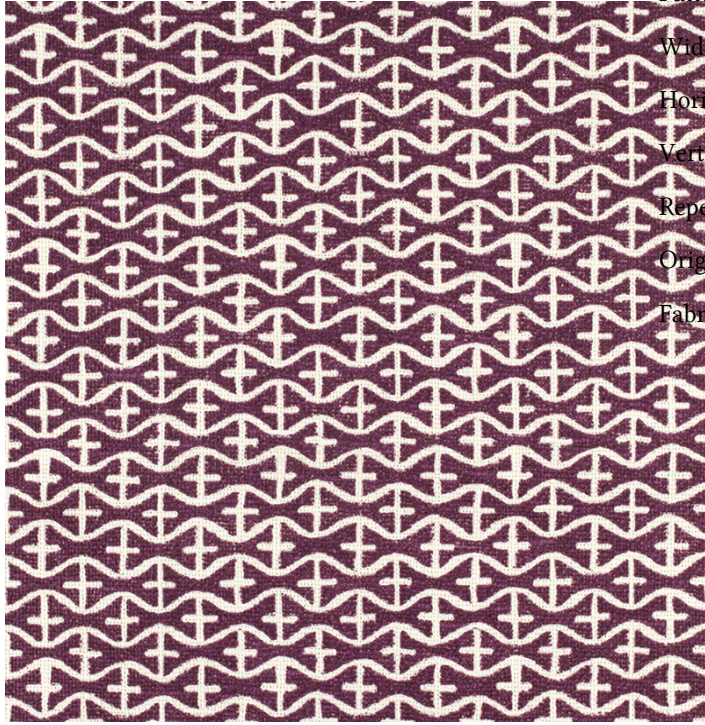

Fabric Detail for:63002ld | 5-purple

Pattern:	63002ld 5-purple
Width:	52"
Horizontal Repeat:	6.500"
Vertical Repeat:	3.000"
Repeat Direction:	Up The Roll
Origin:	United States
Fabric Contents:	100% Linen