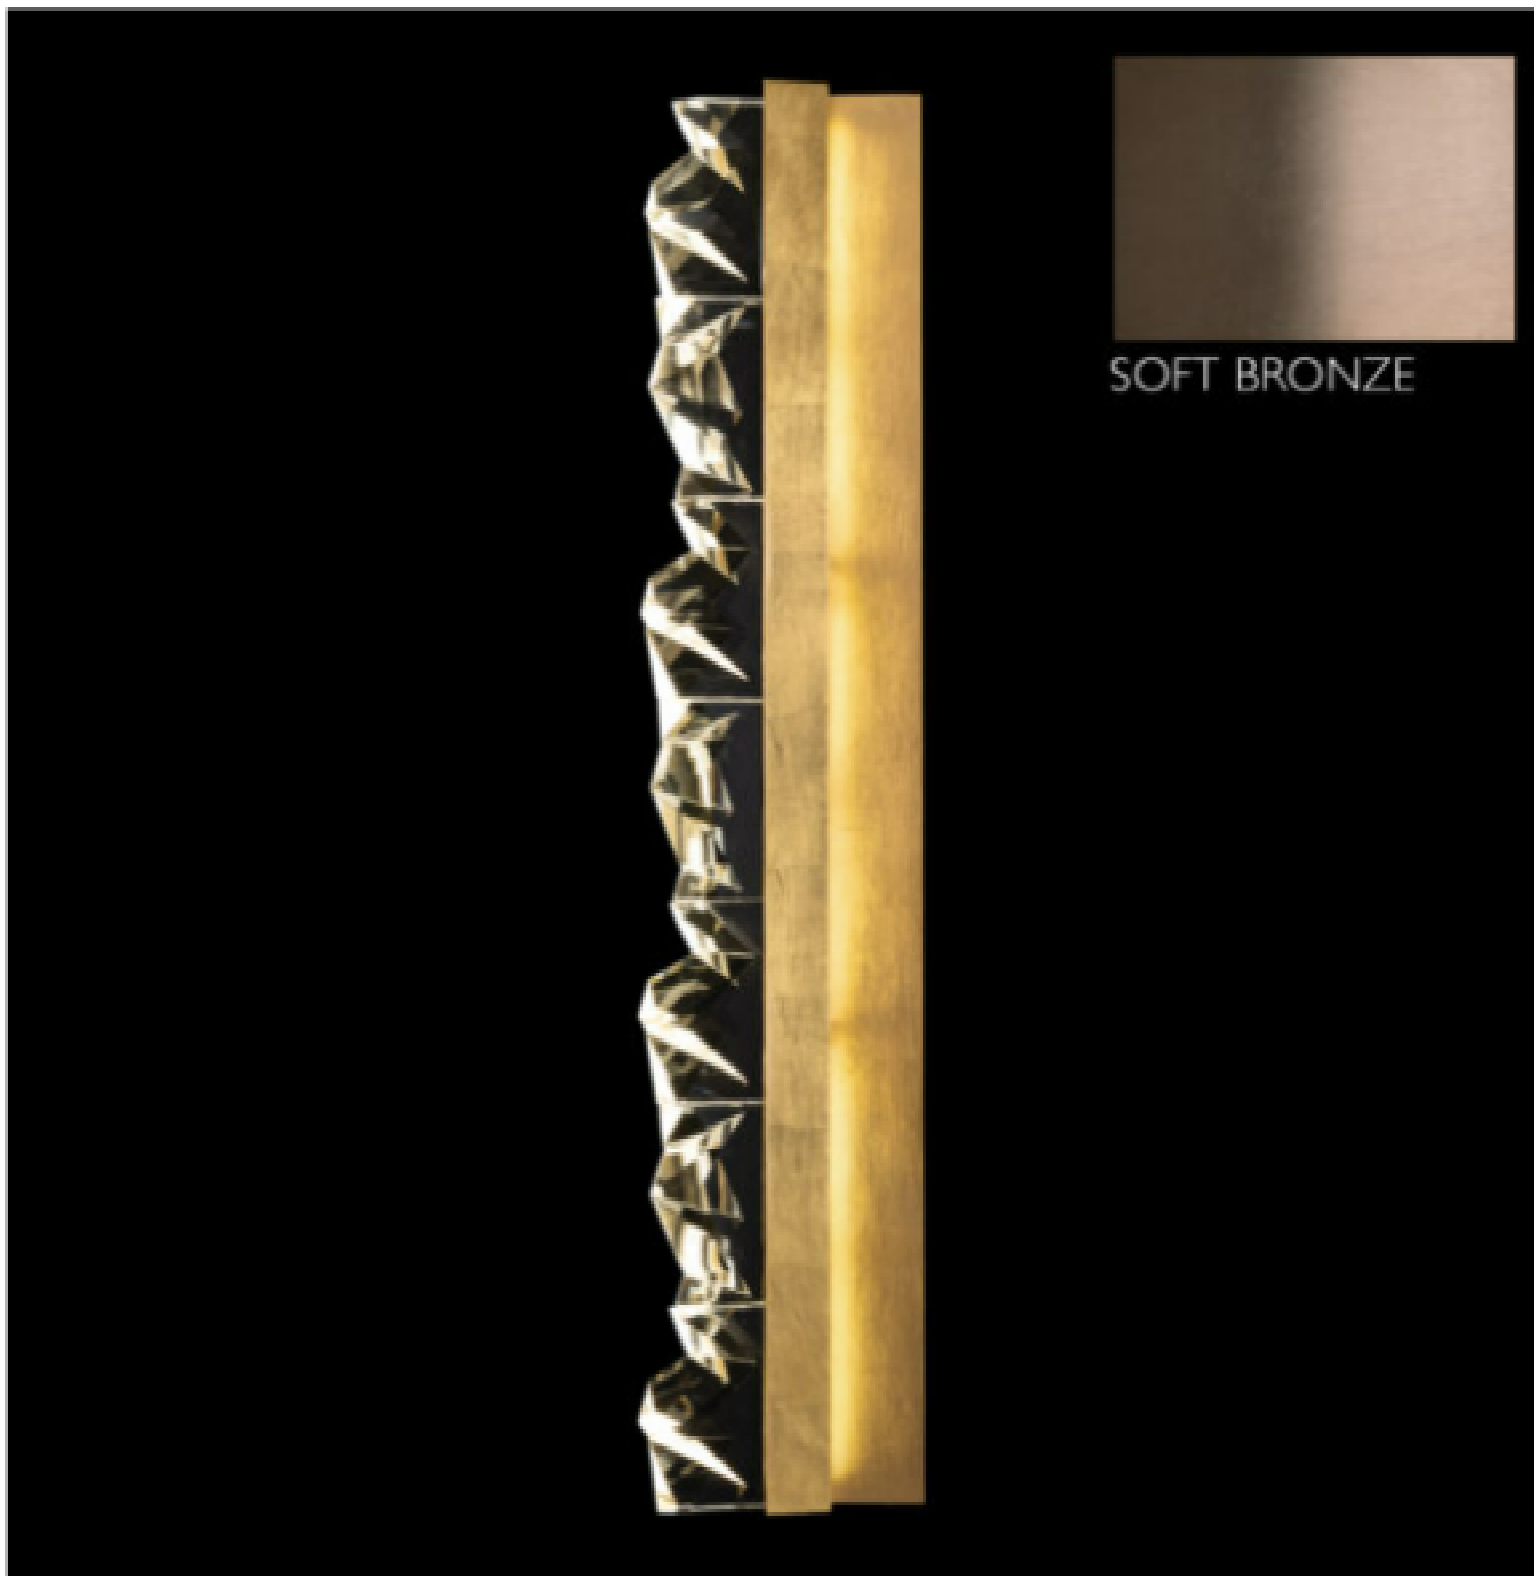

# FINE ART

HANDCRAFTED LIGHTING

STRATA 42.5" SCONCE 927750-3

## DESCRIPTION

Strata – captures the energy of light. Sculptural reversible linear sconce featuring LED illuminated hand-carved crystal. Shown in an ombré bronze finish with champagne gold undertones. Can be mounted vertically or horizontally

## MODEL NUMBER

927750-3