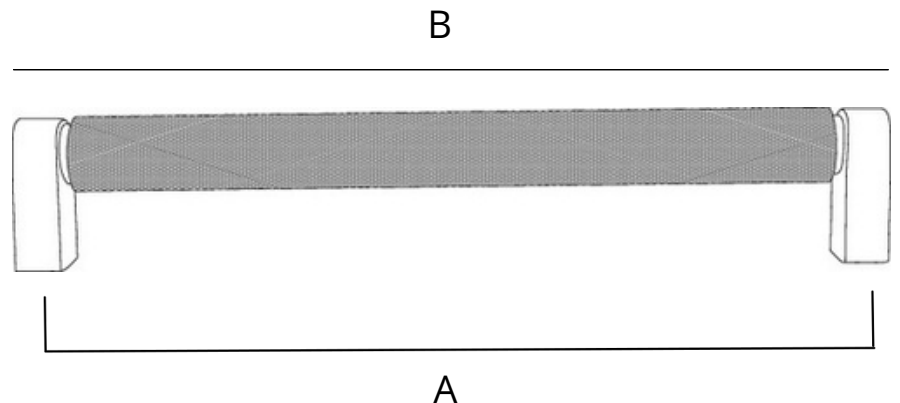

All offered in Satin Brass, Champagne Bronze, Matte Black, Satin Nickel, and Black Nickel