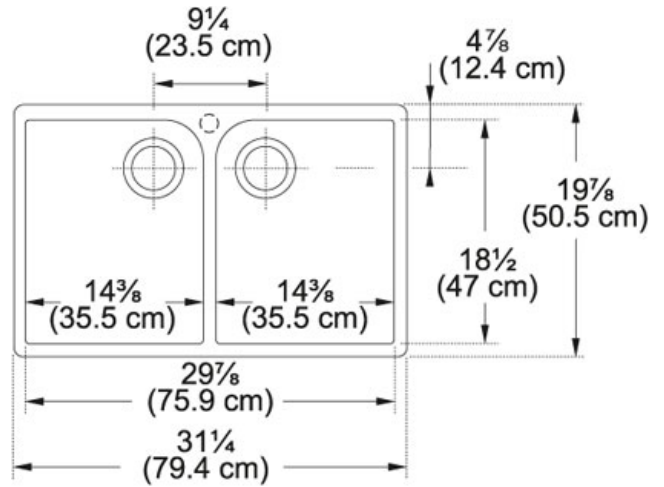

Manor House MHK720-31 Fireclay White | 130.0066.206

FAMILY : Sinks | SERIE : Manor House | MODEL : MHK720-31 | FINISH : Fireclay White | INSTALLATION TYPE : Apron Front | STYLE : Contemporary

TECHNICAL DATA

Cabinet Size	838.00
Waste Outlet Diameter	3 1/2"
Tap Hole	1
Length overall	794.00
Width overall	505.00
Depth Overall	219.00
Length of large bowl	365.00
Width of large bowl	470.00
Depth of large bowl	200.00
Number of Bowls	2
Remarks FKS	Dimensions may vary by 2% (plus or minus) due to material attributes and firing process. Finish on front and sides only. Template not provided. Franke recommends using the actual sink model when making final cutout. FRTWIST not suitable for Fireclay sinks.
Cut-Out Template	Yes