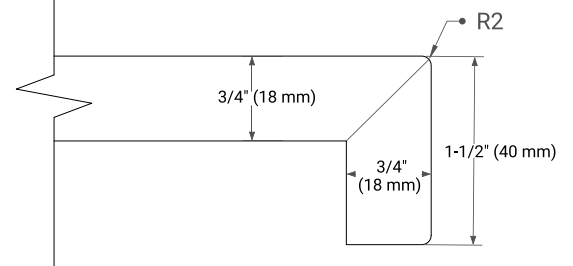

EDGE SIDE VIEW