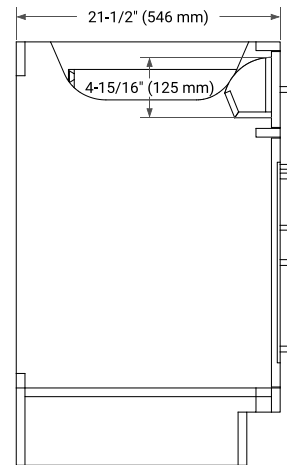

42" SINGLE SINK BASE CABINET

BASE CABINET DIMENSIONS

42" W x 21.5" D x 34.5" H

FEATURES

- Solid wood frame & plywood panels
- Dovetail drawers and joints
- Soft closing doors & drawers

HARDWARE FINISHES*

Brushed Nickel   Satin Brass   Matte Black   Polished Chrome

Hardware comes preinstalled with the illustrated option. Other finishes are available on our online store if you prefer a different one.

AVAILABLE COLORS

White   Grey   Midnight Blue   Oak

FRONT VIEW

SIDE VIEW

PLAN VIEW