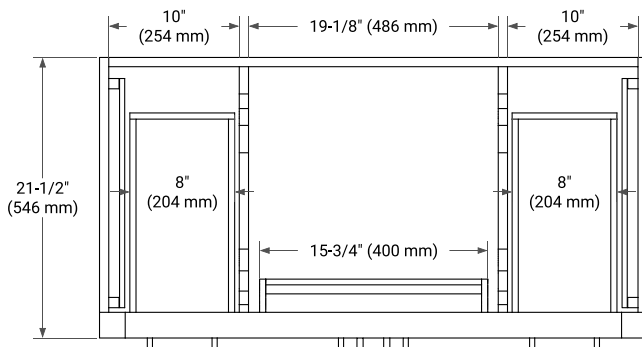

42" SINGLE SINK BASE CABINET

BASE CABINET DIMENSIONS

42" W x 21.5" D x 34.5" H

FEATURES

- Solid wood frame & plywood panels
- Dovetail drawers and joints
- Soft closing doors & drawers

HARDWARE FINISHES*

Brushed Nickel   Satin Brass   Matte Black   Polished Chrome

Hardware comes preinstalled with the illustrated option. Other finishes are available on our online store if you prefer a different one.

AVAILABLE COLORS

White   Grey   Midnight Blue   Oak

FRONT VIEW

SIDE VIEW

PLAN VIEW