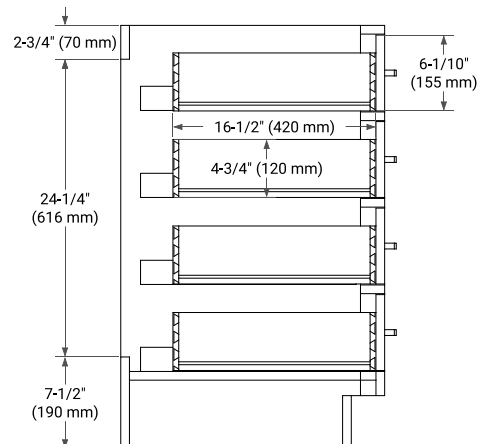

## BASE CABINET DIMENSIONS

42" W x 21.5" D x 34.5" H

## SIDE VIEW

## PLAN VIEW

## OVERALL DIMENSIONS

43" W x 22" D x 1.5" H