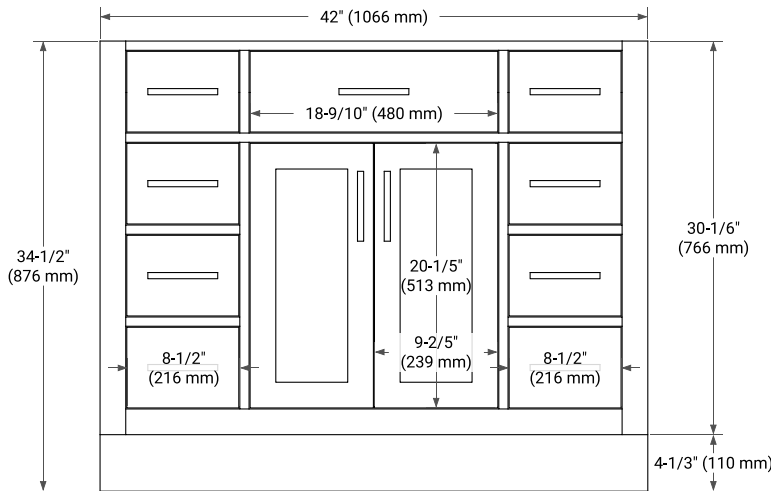

42" SINGLE SINK BASE CABINET

BASE CABINET DIMENSIONS

42" W x 21.5" D x 34.5" H

FEATURES

- Solid wood frame & plywood panels
- Dovetail drawers and joints
- Soft closing doors & drawers

HARDWARE FINISHES*

Brushed Nickel   Satin Brass   Matte Black   Polished Chrome

Hardware comes preinstalled with the illustrated option. Other finishes are available on our online store if you prefer a different one.

AVAILABLE COLORS

White   Grey   Midnight Blue   Oak

FRONT VIEW

SIDE VIEW

PLAN VIEW