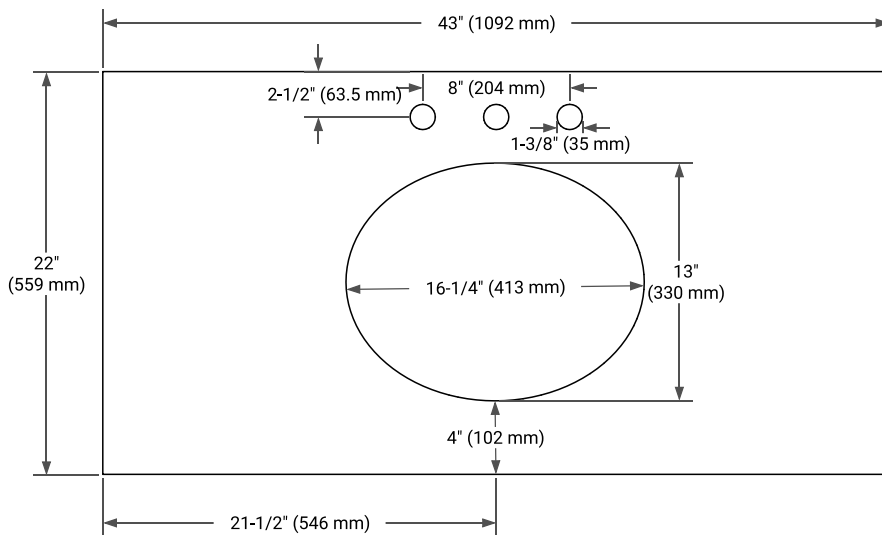

43" SINGLE OVAL SINK COUNTERTOP WITH 1.5 IN. THICKNESS

OVERALL DIMENSIONS

43" W x 22" D x 1.5" H

COUNTERTOP OPTIONS

FEATURES

- Solid countertop with mitered edges & seams
- Undermount white oval sink
- Pre-drilled for 8" widespread faucet

INCLUDED

- Countertop
- Matching Backsplash
- Oval Sink

COUNTERTOP PLAN VIEW