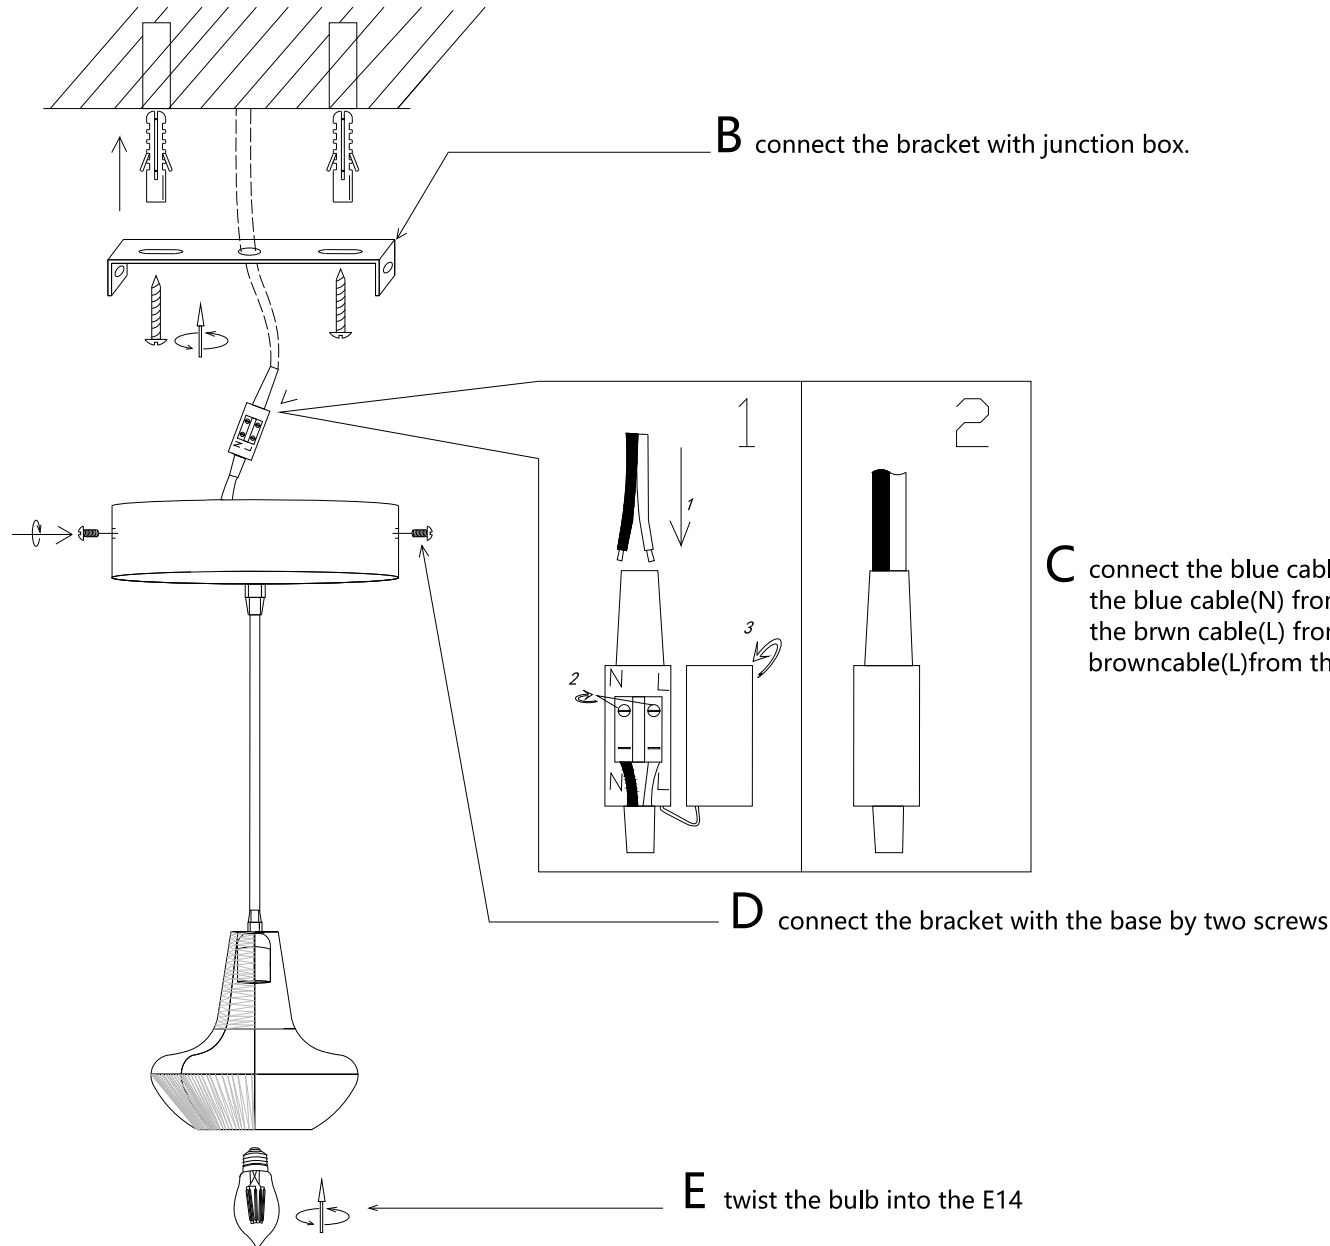

SKU: LI460004
Ratings: 220-240V~ 50/60Hz
Power: Max.40W

Turn off the switch

Turn on the switch