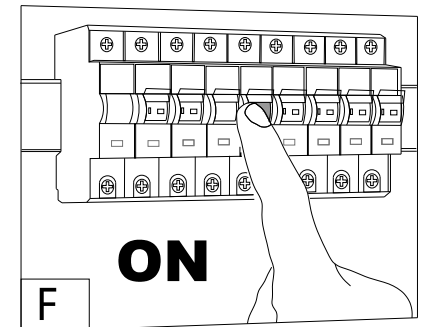

SKU: LI460004
Ratings: 220-240V~ 50/60Hz
Power: Max.40W

Turn off the switch

Turn on the switch