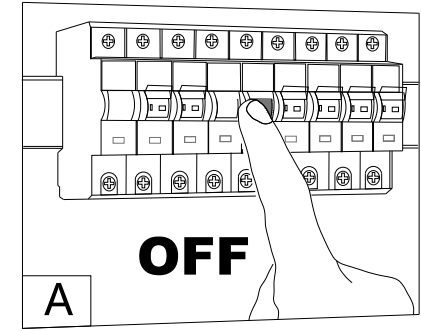

SKU: LI460004
Ratings: 220-240V~ 50/60Hz
Power: Max.40W

Turn off the switch

Turn on the switch