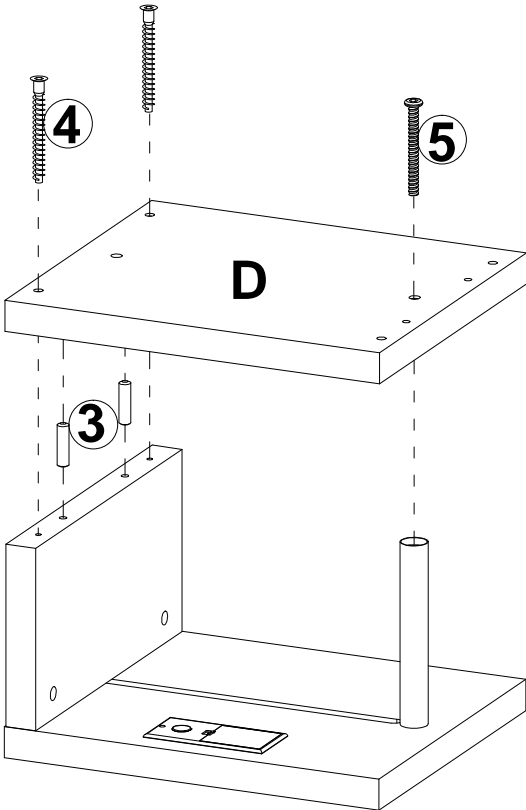

Assembly Instruction

A×1	B×1	C×2	D×1	E×2
①×4	②×4	M8x30mm ③×8	M7x70mm ④×4	
M6x60mm ⑤×2	M6x30mm ⑥×2	M4mm ⑦×1		

Spot On Dealz

MAX.LOADING: 20KGS

STEP-1

STEP-2

STEP-3

STEP-4

STEP-5

STEP-6

For Indoor Use Only

This set operated by 4 x AA Size batteries.

Batteries are not included

BATTERY INSTRUCTIONS:

- Be sure to insert the batteries correctly follow the illustration as shown.
- Never mix different type of batteries, old and new, Carbon-Zinc, Alkaline, Nickel-Cadmium batteries.
- Use only batteries recommended.
- Do not use rechargeable batteries.
- Remove batteries from appliances that will not be used again for a long time.
- Always dispose of exhausted or dead batteries from the product. Be environmentally friendly, do not burn or bury used batteries.