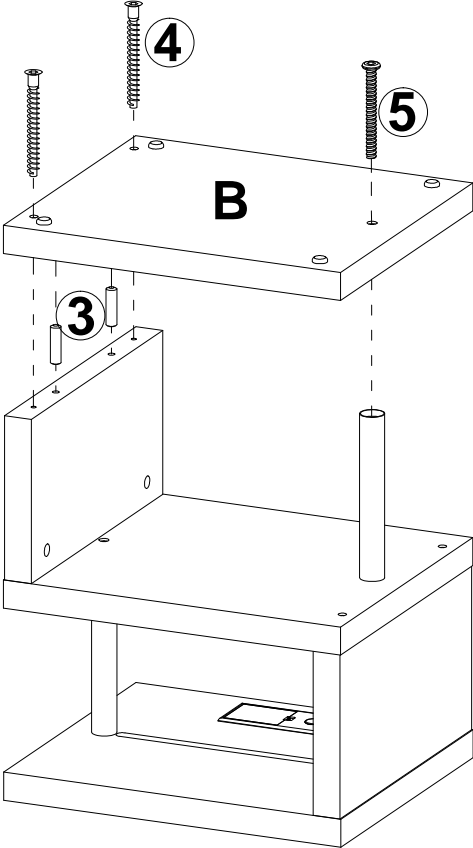

Assembly Instruction

A×1	B×1	C×2	D×1	E×2
①×4	②×4	M8x30mm ③×8	M7x70mm ④×4	
M6x60mm ⑤×2	M6x30mm ⑥×2	M4mm ⑦×1		

Spot On Dealz

MAX.LOADING: 20KGS

STEP-1

STEP-2

STEP-3

STEP-4

STEP-5

STEP-6

For Indoor Use Only

This set operated by 4 x AA Size batteries.

Batteries are not included

BATTERY INSTRUCTIONS:

- Be sure to insert the batteries correctly follow the illustration as shown.
- Never mix different type of batteries, old and new, Carbon-Zinc, Alkaline, Nickel-Cadmium batteries.
- Use only batteries recommended.
- Do not use rechargeable batteries.
- Remove batteries from appliances that will not be used again for a long time.
- Always dispose of exhausted or dead batteries from the product. Be environmentally friendly, do not burn or bury used batteries.