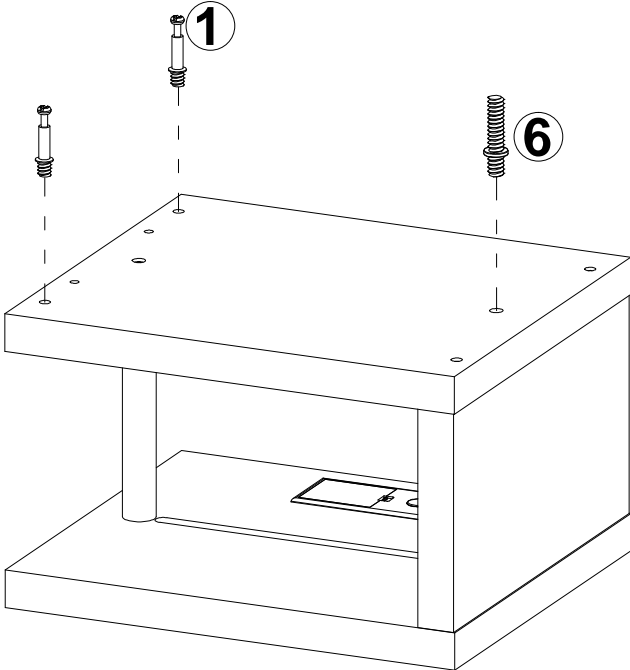

Assembly Instruction

A×1	B×1	C×2	D×1	E×2
①×4	②×4	M8x30mm ③×8	M7x70mm ④×4	
M6x60mm ⑤×2	M6x30mm ⑥×2	M4mm ⑦×1		

Spot On Dealz

MAX.LOADING: 20KGS

STEP-1

STEP-2

STEP-3

STEP-4

STEP-5

STEP-6

For Indoor Use Only

This set operated by 4 x AA Size batteries.

Batteries are not included

BATTERY INSTRUCTIONS:

- Be sure to insert the batteries correctly follow the illustration as shown.
- Never mix different type of batteries, old and new, Carbon-Zinc, Alkaline, Nickel-Cadmium batteries.
- Use only batteries recommended.
- Do not use rechargeable batteries.
- Remove batteries from appliances that will not be used again for a long time.
- Always dispose of exhausted or dead batteries from the product. Be environmentally friendly, do not burn or bury used batteries.