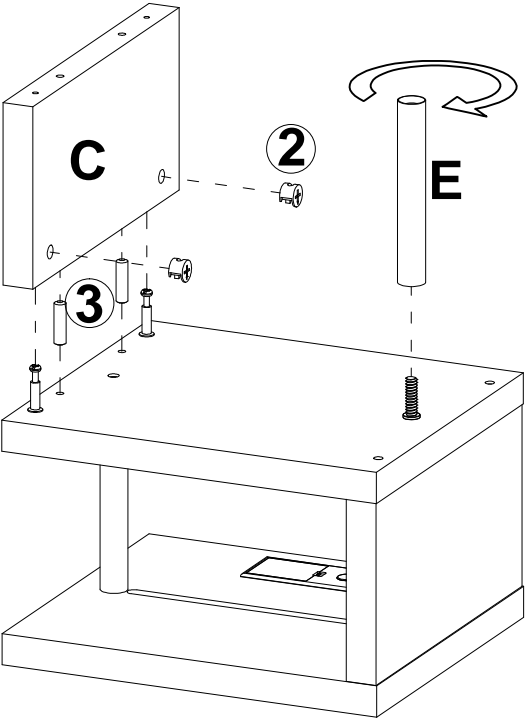

Assembly Instruction

A×1	B×1	C×2	D×1	E×2
①×4	②×4	M8x30mm ③×8	M7x70mm ④×4	
M6x60mm ⑤×2	M6x30mm ⑥×2	M4mm ⑦×1		

Spot On Dealz

MAX.LOADING: 20KGS

STEP-1

STEP-2

STEP-3

STEP-4

STEP-5

STEP-6

For Indoor Use Only

This set operated by 4 x AA Size batteries.

Batteries are not included

BATTERY INSTRUCTIONS:

- Be sure to insert the batteries correctly follow the illustration as shown.
- Never mix different type of batteries, old and new, Carbon-Zinc, Alkaline, Nickel-Cadmium batteries.
- Use only batteries recommended.
- Do not use rechargeable batteries.
- Remove batteries from appliances that will not be used again for a long time.
- Always dispose of exhausted or dead batteries from the product. Be environmentally friendly, do not burn or bury used batteries.