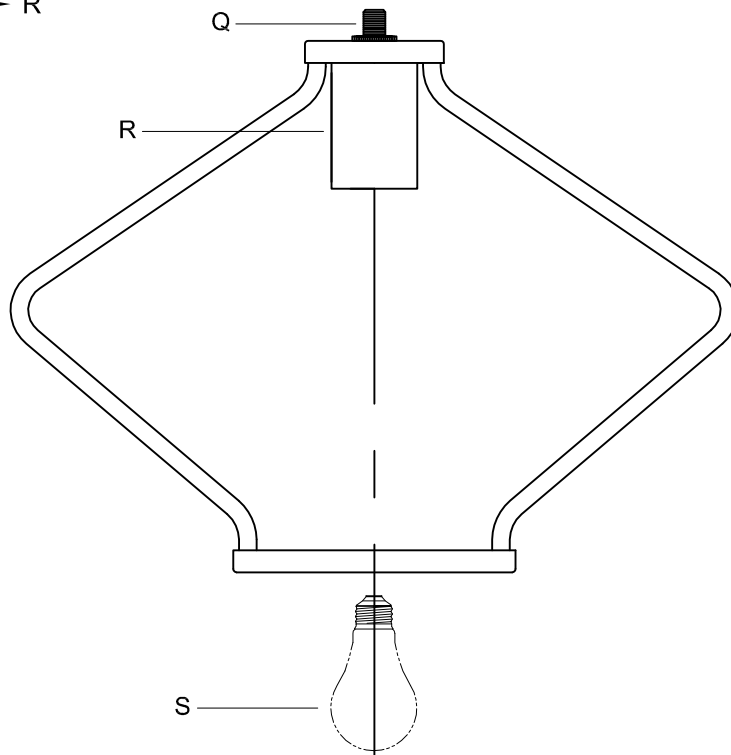

CAUTION - All glass is fragile, use care when handling Glass component(s) and or Lamp(s).

CANOPY MOUNTING & WIRE CONNECTION ASSEMBLY STEPS:

Attach (N), (P) to achieve overall desired length.
 Joignez (N), (P) pour obtenir la longueur voulue.
 Una (N), (P) para lograr la longitud deseada.

1. D,E → A
2. B,A → C
3. F → P,N,M
4. N → Q
5. M → N
6. L → M,K →
7. F → L,K,H
8. F → G →
9. H,J → D

FIXTURE ASSEMBLY STEPS:

1. S → R

**B, C, G & S
 (NOT FURNISHED)
 (NO INCLUIDA)
 (NON FOURNIE)**

Instructions d'Assemblage et Installation