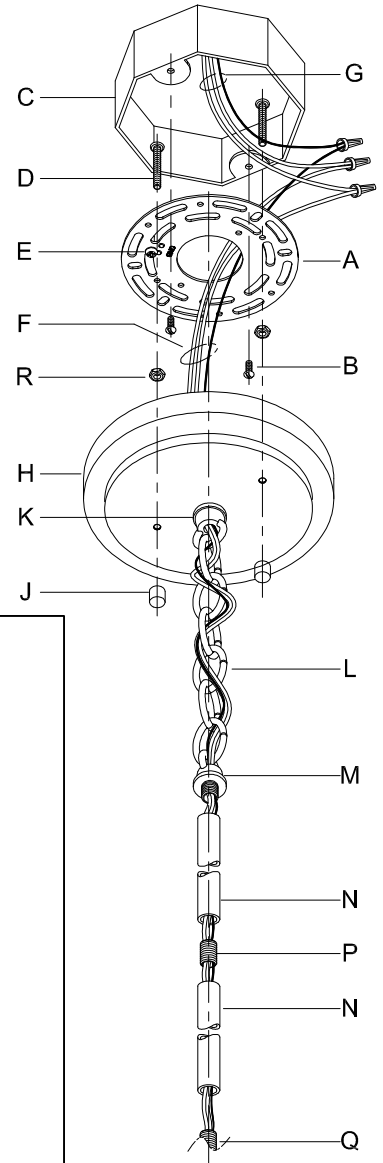

Assembly & Installation Instructions

CAUTION: Read instructions carefully and turn electricity off at main circuit breaker panel before beginning installation.

WARNING - If any Special Control Devices are used with this Fixture, Follow the Instructions Carefully to assure full compliance with N.E.C. requirements. If there are any questions, contact a Qualified Electrical Contractor.

CAUTION - All glass is fragile, use care when handling Glass component(s) and or Lamp(s).

CANOPY MOUNTING & WIRE CONNECTION ASSEMBLY STEPS:

Attach (N), (P) to achieve overall desired length.
 Joignez (N), (P) pour obtenir la longueur voulue.
 Una (N), (P) para lograr la longitud deseada.

1. D,E → A
2. B,A → C
3. F → P,N,M
4. N → Q
5. M → N
6. L → M,K →
7. F → L,K,H
8. F → G →
9. H,J → D

FIXTURE ASSEMBLY STEPS:

1. S → R

**B, C, G & S
 (NOT FURNISHED)
 (NO INCLUIDA)
 (NON FOURNIE)**

Instructions d'Assemblage et Installation