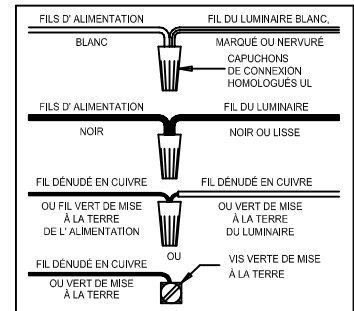

Instructions d'Assemblage et Installation

MISE EN GARDE: Lire les instructions avec soin et couper le courant au disjoncteur central avant de commencer l'installation.

*****

AVERTISSEMENT - S'il y a d'autres mécanismes régulateurs qui s'emploient avec ce dispositif, suivre soigneusement les instructions pour satisfaire aux exigences NEC. Si vous avez des questions, consulter un électricien qualifié.

AVERTISSEMENT - Ce produit contient des composants chimiques qui selon L'état de Californie provoquent un cancer, des infirmités de naissance et (ou) du mal au système reproductif. Il faut laver les mains soigneusement après avoir installé, manipulé, nettoyé, ou autrement touché ce produit.

MISE EN GARDE - Le verre est toujours fragile; maniez le(s) composant(s) et/ou l' (les) ampoule(s) avec prudence.

*****