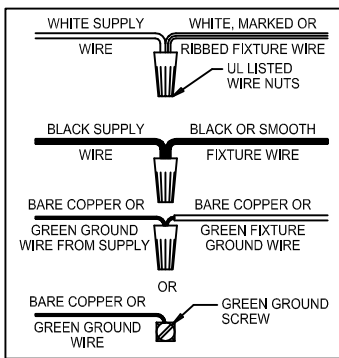

Assembly & Installation Instructions

CAUTION: Read instructions carefully and turn electricity off at main circuit breaker panel before beginning installation.

WARNING - If any Special Control Devices are used with this Fixture, Follow the Instructions Carefully to assure full compliance with N.E.C. requirements. If there are any questions, contact a Qualified Electrical Contractor.

CAUTION - All glass is fragile, use care when handling Glass component(s) and or Lamp(s).

CANOPY MOUNTING & WIRE CONNECTION ASSEMBLY STEPS:

Attach (N), (P) to achieve overall desired length.
 Joignez (N), (P) pour obtenir la longueur voulue.
 Una (N), (P) para lograr la longitud deseada.