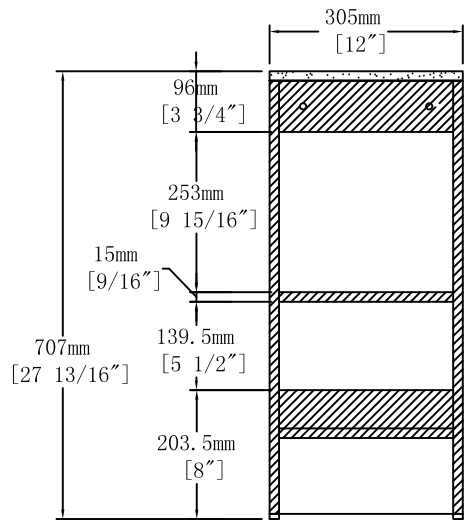

Top View

Front View

Front View

BA B321MO WH

Top View

Front View

Back View

788mm [31"]