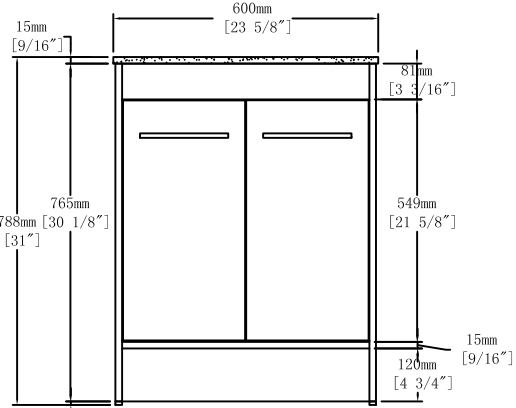

Top View

Front View

Front View

BA B321MO WH

Top View

Front View

Back View

788mm [31"]