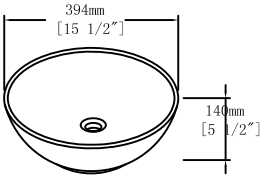

Top View

Front View

Front View

BA B321MO WH

Top View

Front View

Back View

788mm [31"]