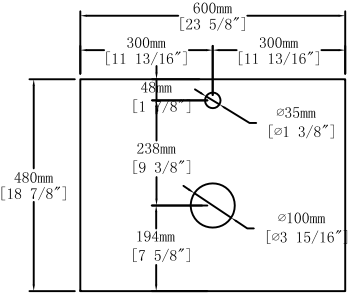

Top View

Front View

Front View

BA B321MO WH

Top View

Front View

Back View

788mm [31"]