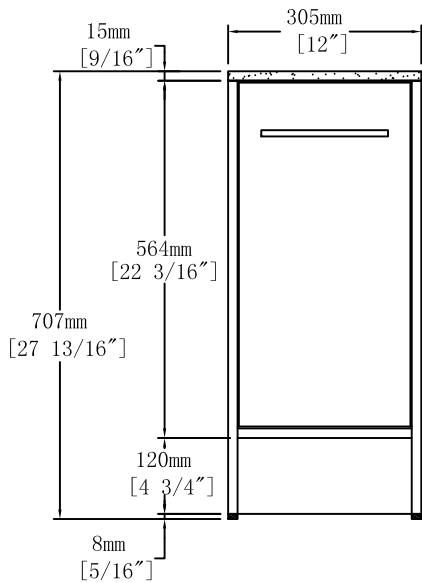

Top View

Front View

Front View

BA B321MO WH

Top View

Front View

Back View

788mm [31"]