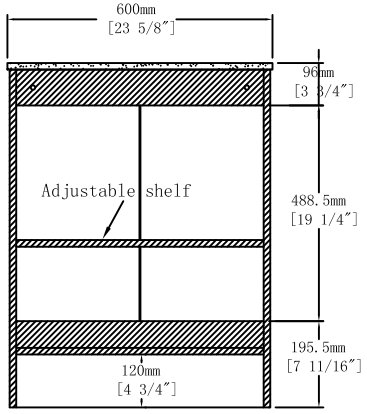

Top View

Front View

Front View

BA B321MO WH

Top View

Front View

Back View

788mm [31"]