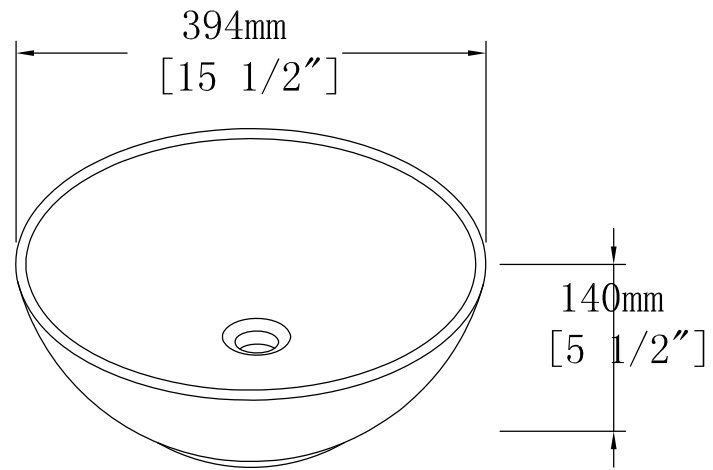

Top View

Front View

Front View

BA B321MO WH

Top View

Front View

Back View

788mm [31"]