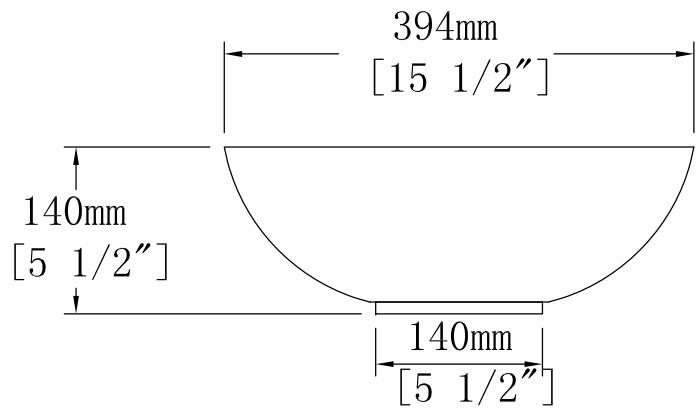

Top View

Front View

Front View

BA B321MO WH

Top View

Front View

Back View

788mm [31"]