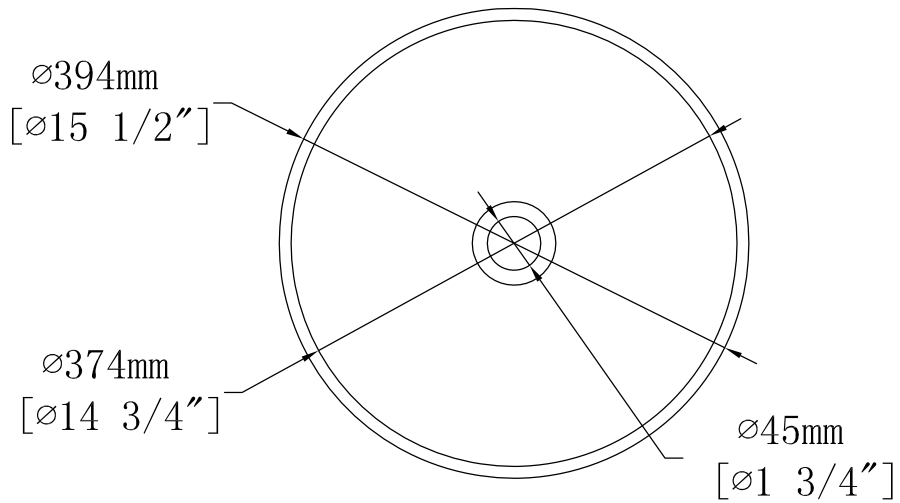

Top View

Front View

Front View

BA B321MO WH

Top View

Front View

Back View

788mm [31"]