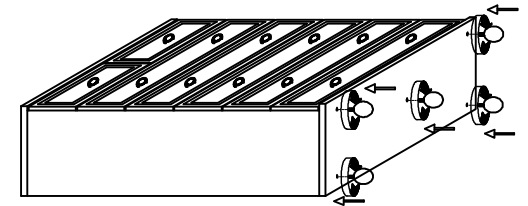

studio™

by Michael Amini

SKY TOWER 7 DRAWER CHEST
Assembly Instructions
9025670-108
7 DRAWER CHEST

Congratulations on your purchase

Rest assured only the finest materials, skilled artisans and modern engineering were used to carefully construct this exquisite piece.

Assembly Parts

PARTS LIST

A	WOODEN LEG		5Pcs
B	FURNITURE TIPPING RESTRAINT		1Pcs

ASSEMBLY DRAWING