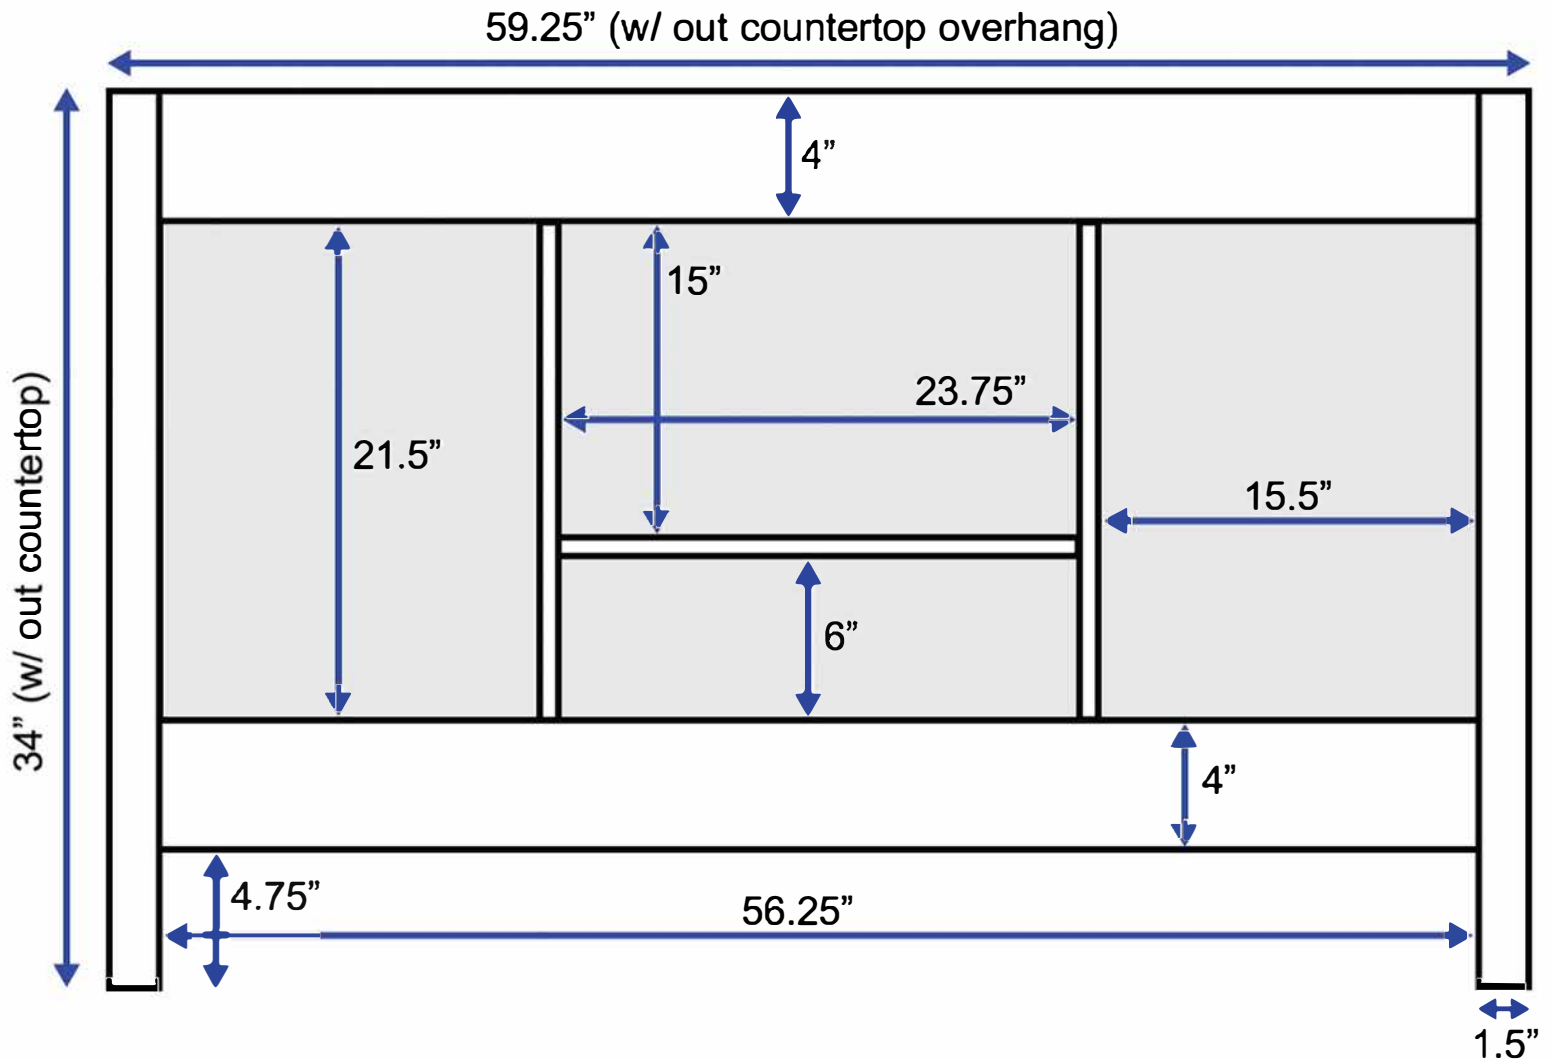

60-inch Single Vanity (Back View)

All measurements are approximate and rounded to the nearest quarter inch.
Please allow for a slight margin of error.