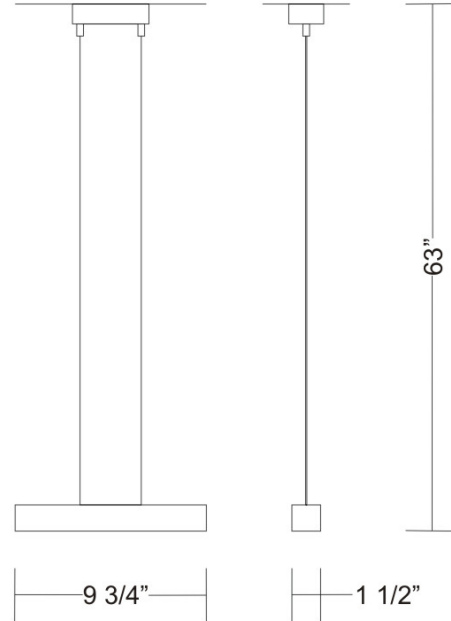

Date: _____ Project: _____

Fixture Type: _____ Specifier/Rep: _____

 Certified by  North American Standards

Exact Measurements: Metric

Quick Ship:	Yes
Fixture Finish:	Anodized Aluminum
Fixture Material:	aluminum
Diffuser:	Satin White Pyrex Glass
Lamp Type:	T3Q/3 (79mm) Halogen
Lamp Base:	RSC (double ended)
Lamp Voltage:	120Vac
Number Of Lamps:	1
Max Wattage Per Lamp:	100W
Width:	3.5cm / 1 3/8"
Length:	25.4cm / 10"
Height:	68.6cm / 27"
Max.Overall Height:	160cm / 63"
Weight:	2.7 lbs / 1.23 kg
End of Line:	Yes

Additional Details
Available Sizes and / or Lamping

Sera [D1-1028] -- 63.5cm / 25" x 3.5cm / 1 3/8" - 2x100W - T3Q/3 Halogen - Anodized Aluminum

Coordinating Series

 Sera - Suspension
 Sera - Wall