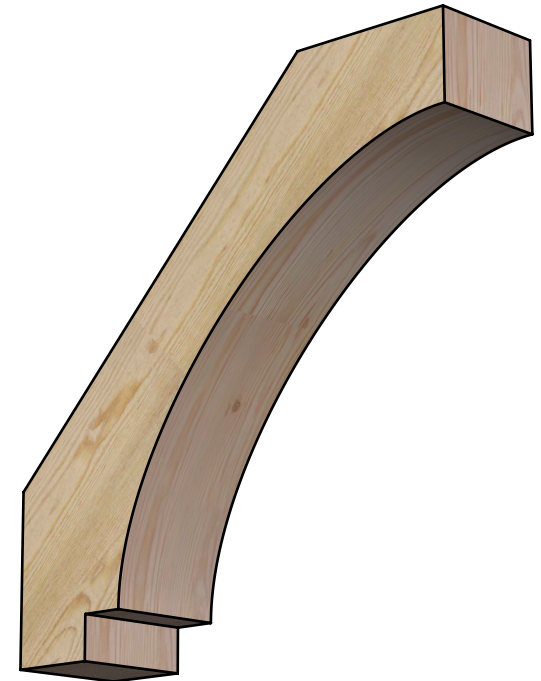

BRC06X26X26IMP00RDF

6"W X 26"D X 26"H IMPERIAL ROUGH SAWN BRACE, DOUGLAS FIR

SIDE

FRONT

EKENA MILLWORK
 2300 WEST MAIN ST.
 CLARKSVILLE, TX 75426
 TOLL FREE: 866-607-0453
 WWW.EKENAMILLWORK.COM

NOTES

1. INSTALLATION TO BE COMPLETED IN ACCORDANCE WITH MANUFACTURER'S SPECIFICATIONS.
2. DRAWING MAY NOT BE TO SCALE
3. THIS DRAWING IS INTENDED FOR DESIGN AND PLANNING PURPOSES ONLY.
4. ALL INFORMATION CONTAINED HEREIN WAS CURRENT AT THE TIME OF DEVELOPMENT BUT MUST BE REVIEWED AND APPROVED BY THE PRODUCT MANUFACTURER TO BE CONSIDERED ACCURATE.
5. PRODUCTS ARE NOT KILN DRIED. THIS ITEM IS UNIQUE AND WILL CONTAIN THE NATURAL VARIATIONS THAT THE WOOD SPECIES OFFERS. THIS MAY RESULT IN VARIATIONS UP TO 1/4"