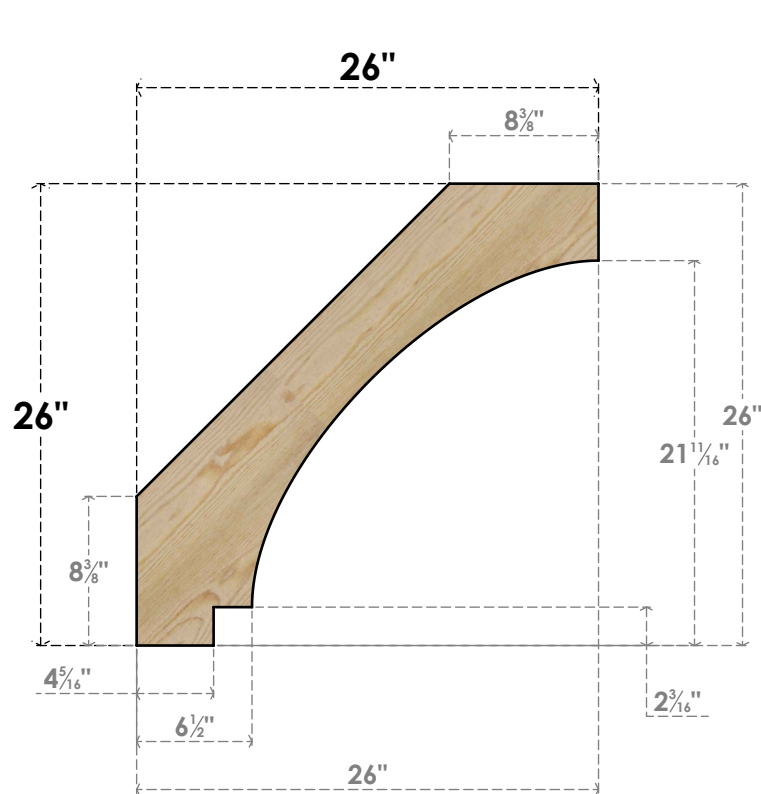

BRC06X26X26IMP00RDF

6"W X 26"D X 26"H IMPERIAL ROUGH SAWN BRACE, DOUGLAS FIR

SIDE

FRONT

EKENA MILLWORK
 2300 WEST MAIN ST.
 CLARKSVILLE, TX 75426
 TOLL FREE: 866-607-0453
 WWW.EKENAMILLWORK.COM

NOTES

1. INSTALLATION TO BE COMPLETED IN ACCORDANCE WITH MANUFACTURER'S SPECIFICATIONS.
2. DRAWING MAY NOT BE TO SCALE
3. THIS DRAWING IS INTENDED FOR DESIGN AND PLANNING PURPOSES ONLY.
4. ALL INFORMATION CONTAINED HEREIN WAS CURRENT AT THE TIME OF DEVELOPMENT BUT MUST BE REVIEWED AND APPROVED BY THE PRODUCT MANUFACTURER TO BE CONSIDERED ACCURATE.
5. PRODUCTS ARE NOT KILN DRIED. THIS ITEM IS UNIQUE AND WILL CONTAIN THE NATURAL VARIATIONS THAT THE WOOD SPECIES OFFERS. THIS MAY RESULT IN VARIATIONS UP TO 1/4"