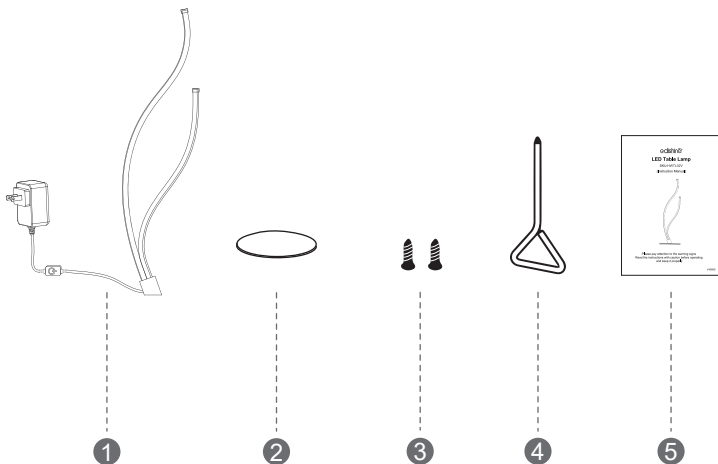

CAUTION

1. Before assembly, place all parts out on a clean flat surface and inspect each part for defects that may have occurred during shipping.
2. Inspect wire insulation for any cuts, abrasions or exposed copper that may have resulted during shipping. If there are any defects in the wire, **DO NOT** continue to assemble. Please send an email to our Customer Service immediately.
3. Consult a qualified electrician if you have any electrical questions.
4. Never drape clothes over the lamp.
5. To reduce the likelihood of tipping over, we recommend don't place the lamp at the edge of table and keep children and pets away.
6. To prevent children from suffocating and choking, keep them away from packing materials.
7. Please keep this manual and hand it over when you transfer the product.

Packing List