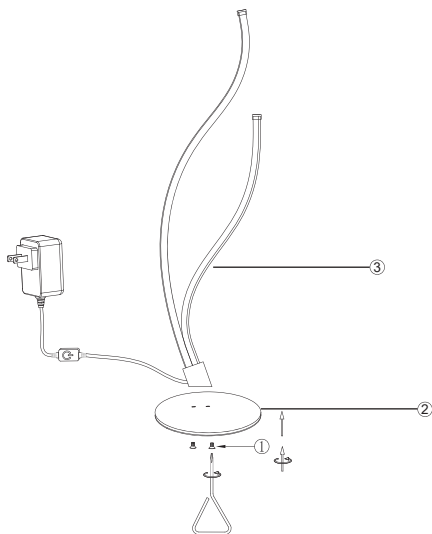

# LED Table Lamp

SPU:HWTL02V

[Instruction Manual]

Please pay attention to the warning signs  
Read the instructions with caution before operating  
and keep it properly

## CAUTION

1. Before assembly, place all parts out on a clean flat surface and inspect each part for defects that may have occurred during shipping.
2. Inspect wire insulation for any cuts, abrasions or exposed copper that may have resulted during shipping. If there are any defects in the wire, **DO NOT** continue to assemble. Please send an email to our Customer Service immediately.
3. Consult a qualified electrician if you have any electrical questions.
4. Never drape clothes over the lamp.
5. To reduce the likelihood of tipping over, we recommend don't place the lamp at the edge of table and keep children and pets away.
6. To prevent children from suffocating and choking, keep them away from packing materials.
7. Please keep this manual and hand it over when you transfer the product.

## ASSEMBLY INSTRUCTIONS

Install the light frame③ to the base② until tight through screws①.

## Specifications

- Product Height: 21.26IN
- Base Diameter: 5.5IN
- Wire Length: 70.8 IN
- Materials: Aluminum, Iron, PVC
- Input Voltage: 100-240VAC 60Hz
- Power: 12W
- Lumen: 590LM