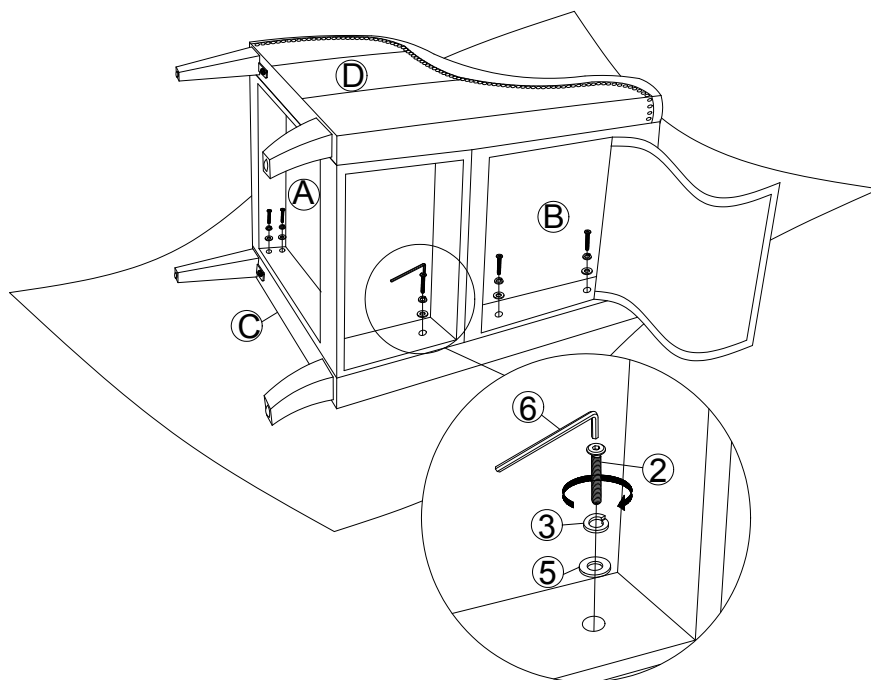

SPARE

<p>① M8*30mm x1</p>  <p>Short Bolt</p>	<p>② M8*50mm x1</p>  <p>Long Bolt</p>	<p>③ x2</p>  <p>Washer</p>
<p>④ M8*18mm x1</p>  <p>Flat Washer</p>	<p>⑤ M8*22mm x1</p>  <p>Allen Washer</p>	

Be sure to check all packing material carefully for small parts, which may have come loose inside the carton during shipment.

STEP 1

1		x 4
3		x 4
4		x 4
6		x 1

Be sure the wood leg with metal piece - G/H is aligned tightly, and the hole of the metal piece is matching the hole of the arm bottom.

STEP 2

2		x 6
3		x 6
5		x 6
6		x 1

STEP 3

2		x 6
3		x 6
5		x 6
6		x 1

STEP 4

STEP 5

STEP 6

STEP 7

Attention:

After installation, adjust the adjustable leveler to keep the chair balanced. Be sure to check all packing material carefully for small parts, which may have come loose inside the carton during shipment.