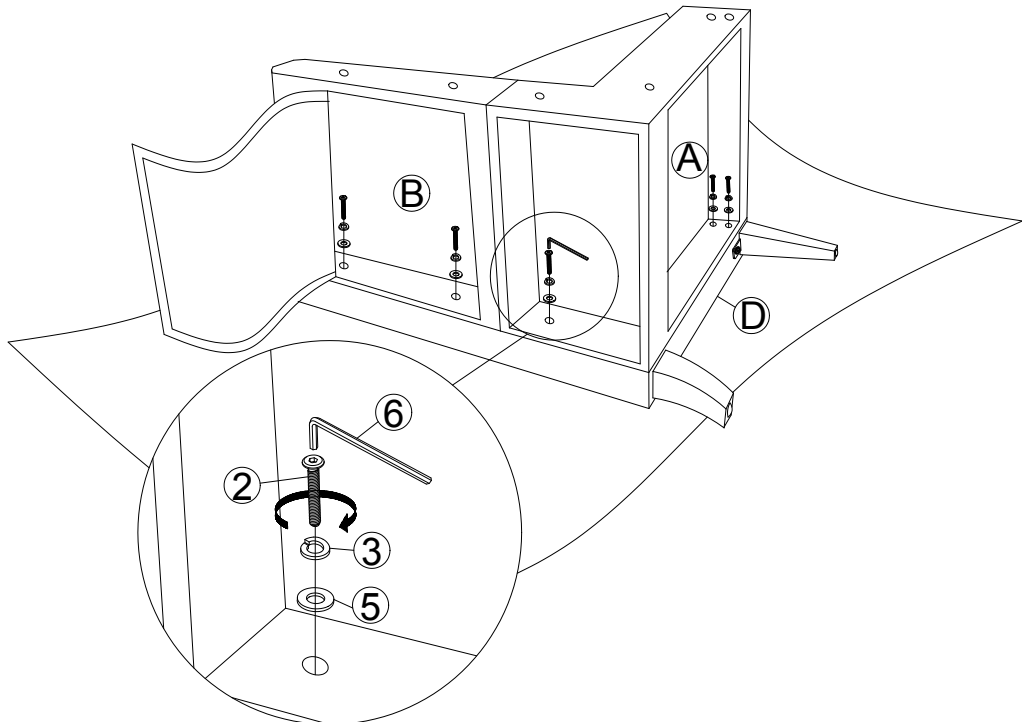

SPARE

<p>① M8*30mm x1</p>  <p>Short Bolt</p>	<p>② M8*50mm x1</p>  <p>Long Bolt</p>	<p>③ x2</p>  <p>Washer</p>
<p>④ M8*18mm x1</p>  <p>Flat Washer</p>	<p>⑤ M8*22mm x1</p>  <p>Allen Washer</p>	

Be sure to check all packing material carefully for small parts, which may have come loose inside the carton during shipment.

STEP 1

1		x 4
3		x 4
4		x 4
6		x 1

Be sure the wood leg with metal piece - G/H is aligned tightly, and the hole of the metal piece is matching the hole of the arm bottom.

STEP 2

2		x 6
3		x 6
5		x 6
6		x 1

STEP 3

2		x 6
3		x 6
5		x 6
6		x 1

STEP 4

STEP 5

STEP 6

STEP 7

Attention:

After installation, adjust the adjustable leveler to keep the chair balanced. Be sure to check all packing material carefully for small parts, which may have come loose inside the carton during shipment.