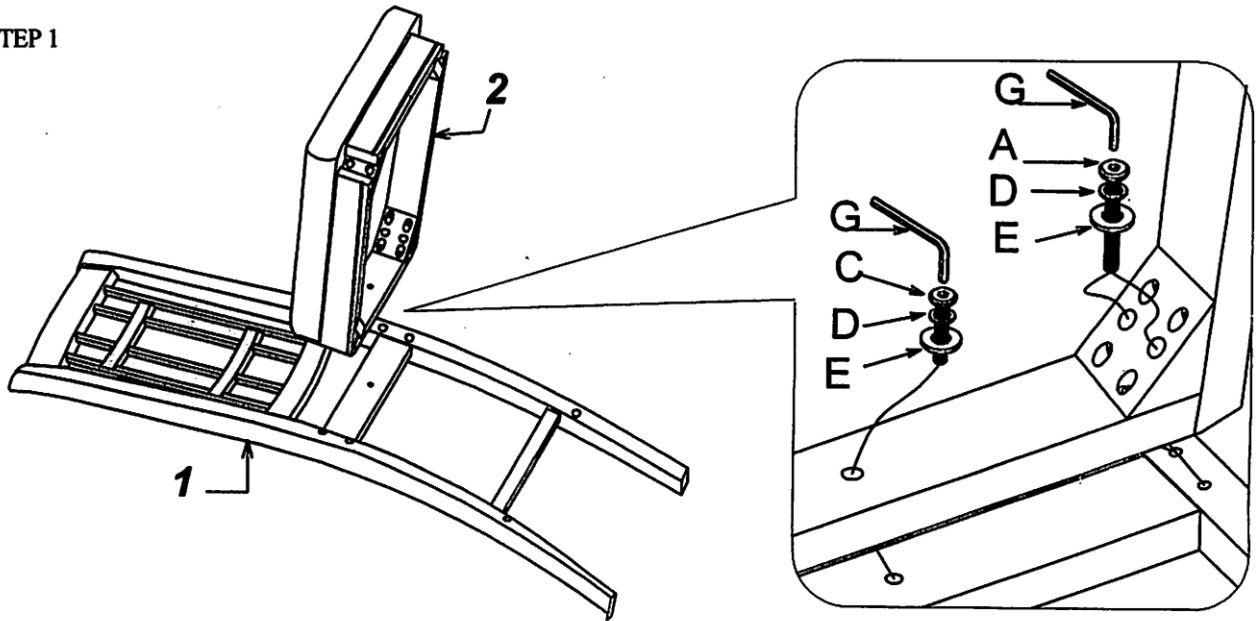

ASSEMBLY INSTRUCTION

Dimensions: 40"H*20-1/2"D*18"L

Description: Chair

No	Description	Q'ty
1	BACK FRAME	1pc
2	SEAT FRAME	1pc
3	RIGHT FRONT LEG	1pc
4	LEFT FRONT LEG	1pc
5	RIGHT SIDE STRETCHER	1pc
6	LEFT SIDE STRETCHER	1pc
7	FRONT STRETCHER	1pc

No	Description	Q'ty
A	LONG BOLTS	4pcs
B	MIDDLE BOLT	4pcs
C	SHORT BOLT	1pcs
D	LOCK WASHER	9pcs
E	METAL WASHER	9pcs
F	ALLEN KEY	6pcs
G	WOOD SCREW	1pc

STEP 1

STEP 2

FINISH