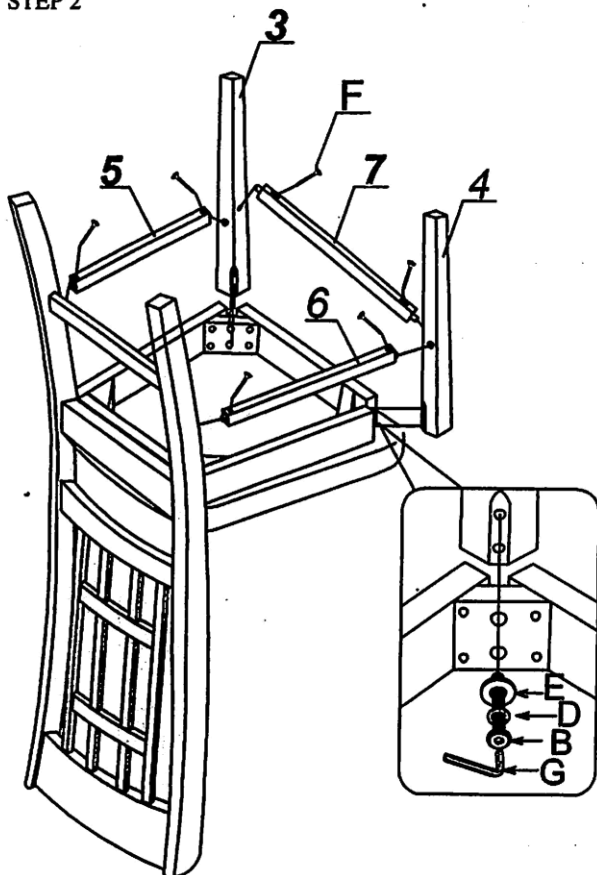

ASSEMBLY INSTRUCTION

Dimensions: 40"H*20-1/2"D*18"L

Description: Chair

No	Description	Q'ty
1	BACK FRAME	1pc
2	SEAT FRAME	1pc
3	RIGHT FRONT LEG	1pc
4	LEFT FRONT LEG	1pc
5	RIGHT SIDE STRETCHER	1pc
6	LEFT SIDE STRETCHER	1pc
7	FRONT STRETCHER	1pc

No	Description	Q'ty
A	LONG BOLTS	4pcs
B	MIDDLE BOLT	4pcs
C	SHORT BOLT	1pcs
D	LOCK WASHER	9pcs
E	METAL WASHER	9pcs
F	ALLEN KEY	6pcs
G	WOOD SCREW	1pc

STEP 1

STEP 2

FINISH