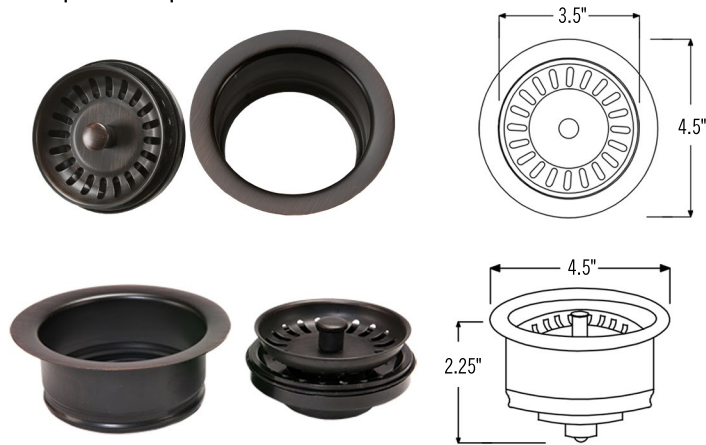

**PACKAGE INCLUDES THE FOLLOWING ITEMS:**

- \* 33" Hammered Copper Kitchen 60/40 Double Basin Sink with Short 5" Divider (Model# K60DB33199-SD5)
- \* 3.5" Garbage Disposal Drain w/ Basket / ORB Finish (Model# D-130ORB)
- \* 3.5" Kitchen Basket Strainer Drain / ORB Finish (Model# D-132ORB)
- \* Oil Rubbed Bronze Installation Silicone (Model# C900-ORB)
- \* Copper Sink Wax (Model# W900-WAX)

\* ORB: Oil Rubbed Bronze

**SINK DETAILS (Model# K60DB33199-SD5)**

- \* 33" Hammered Copper Kitchen 60/40 Double Basin Sink with Short 5" Divider
- \* Color: Oil Rubbed Bronze
- \* Outer Dimension: 33" x 19" x 9"
- \* Inner Dimension: Left: 18" x 17" x 9" | Right: 12" x 17" x 9"
- \* Rim: 1"
- \* Drain Opening: 3.5" Standard
- \* Material Gauge: 14
- \* CODE / STANDARD COMPLIANCE: IAPMO / cUPC LISTED

### PACKAGE INCLUDES THE FOLLOWING ITEMS:

- \* 33" Hammered Copper Kitchen Double Basin Sink with Short 5" Divider (Model# K60DB33199-SD5)
- \* 3.5" Garbage Disposal Drain w/ Basket / ORB Finish (Model# D-130ORB)
- \* 3.5" Kitchen Basket Strainer Drain / ORB Finish (Model# D-132ORB)
- \* Oil Rubbed Bronze Installation Silicone (Model# C900-ORB)
- \* Copper Sink Wax (Model# W900-WAX)

### DRAIN #1 DETAILS (Model# D-130ORB)

- \* 3.5" Deluxe Garbage Disposal Drain w/ Basket
- \* Color: Oil Rubbed Bronze
- \* Outer Dimension: 4.5" x 2.25"
- \* Inner Dimension: 3.5"
- \* Installation Type: Insinkerator Brand Compatible
- \* Material: Brass
- \* Prop 65 Compliant