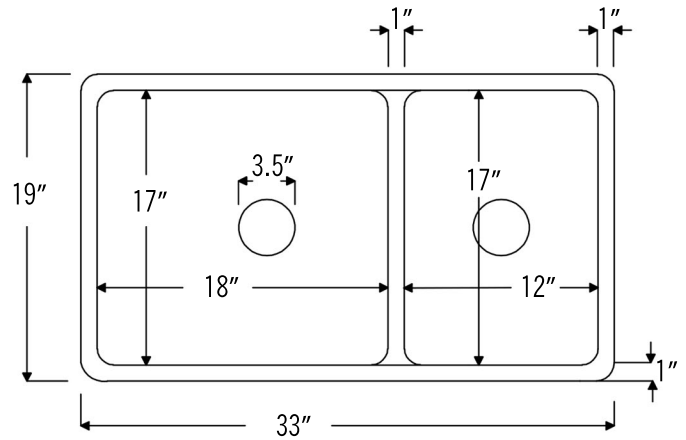

**PACKAGE INCLUDES THE FOLLOWING ITEMS:**

- \* 33" Hammered Copper Kitchen 60/40 Double Basin Sink with Short 5" Divider (Model# K60DB33199-SD5)
- \* 3.5" Garbage Disposal Drain w/ Basket / ORB Finish (Model# D-130ORB)
- \* 3.5" Kitchen Basket Strainer Drain / ORB Finish (Model# D-132ORB)
- \* Oil Rubbed Bronze Installation Silicone (Model# C900-ORB)
- \* Copper Sink Wax (Model# W900-WAX)

\* ORB: Oil Rubbed Bronze

**SINK DETAILS (Model# K60DB33199-SD5)**

- \* 33" Hammered Copper Kitchen 60/40 Double Basin Sink with Short 5" Divider
- \* Color: Oil Rubbed Bronze
- \* Outer Dimension: 33" x 19" x 9"
- \* Inner Dimension: Left: 18" x 17" x 9" | Right: 12" x 17" x 9"
- \* Rim: 1"
- \* Drain Opening: 3.5" Standard
- \* Material Gauge: 14
- \* CODE / STANDARD COMPLIANCE: IAPMO / cUPC LISTED

### PACKAGE INCLUDES THE FOLLOWING ITEMS:

- \* 33" Hammered Copper Kitchen Double Basin Sink with Short 5" Divider (Model# K60DB33199-SD5)
- \* 3.5" Garbage Disposal Drain w/ Basket / ORB Finish (Model# D-130ORB)
- \* 3.5" Kitchen Basket Strainer Drain / ORB Finish (Model# D-132ORB)
- \* Oil Rubbed Bronze Installation Silicone (Model# C900-ORB)
- \* Copper Sink Wax (Model# W900-WAX)

### SILICONE DETAILS (Model# C900-ORB)

- \* Neutral Cure Installation Silicone
- \* Size: 4.7 OZ
- \* Matches a Variety of Different Styled Sinks and Drains