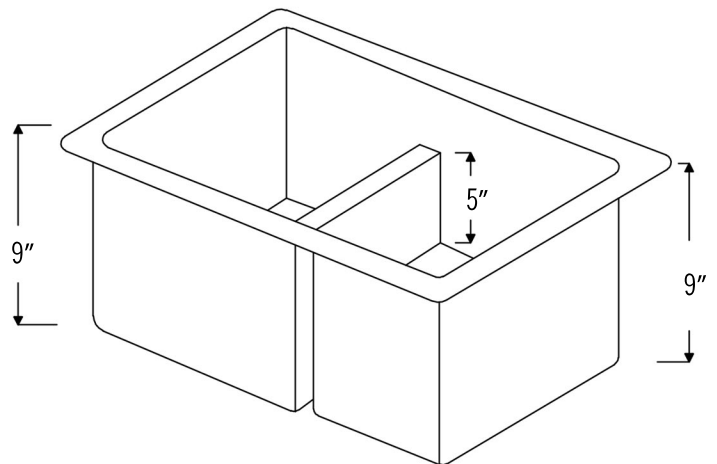

**PACKAGE INCLUDES THE FOLLOWING ITEMS:**

- \* 33" Hammered Copper Kitchen 60/40 Double Basin Sink with Short 5" Divider (Model# K60DB33199-SD5)
- \* 3.5" Garbage Disposal Drain w/ Basket / ORB Finish (Model# D-130ORB)
- \* 3.5" Kitchen Basket Strainer Drain / ORB Finish (Model# D-132ORB)
- \* Oil Rubbed Bronze Installation Silicone (Model# C900-ORB)
- \* Copper Sink Wax (Model# W900-WAX)

\* ORB: Oil Rubbed Bronze

**SINK DETAILS (Model# K60DB33199-SD5)**

- \* 33" Hammered Copper Kitchen 60/40 Double Basin Sink with Short 5" Divider
- \* Color: Oil Rubbed Bronze
- \* Outer Dimension: 33" x 19" x 9"
- \* Inner Dimension: Left: 18" x 17" x 9" | Right: 12" x 17" x 9"
- \* Rim: 1"
- \* Drain Opening: 3.5" Standard
- \* Material Gauge: 14
- \* CODE / STANDARD COMPLIANCE: IAPMO / cUPC LISTED

### PACKAGE INCLUDES THE FOLLOWING ITEMS:

- \* 33" Hammered Copper Kitchen Double Basin Sink with Short 5" Divider (Model# K60DB33199-SD5)
- \* 3.5" Garbage Disposal Drain w/ Basket / ORB Finish (Model# D-130ORB)
- \* 3.5" Kitchen Basket Strainer Drain / ORB Finish (Model# D-132ORB)
- \* Oil Rubbed Bronze Installation Silicone (Model# C900-ORB)
- \* Copper Sink Wax (Model# W900-WAX)