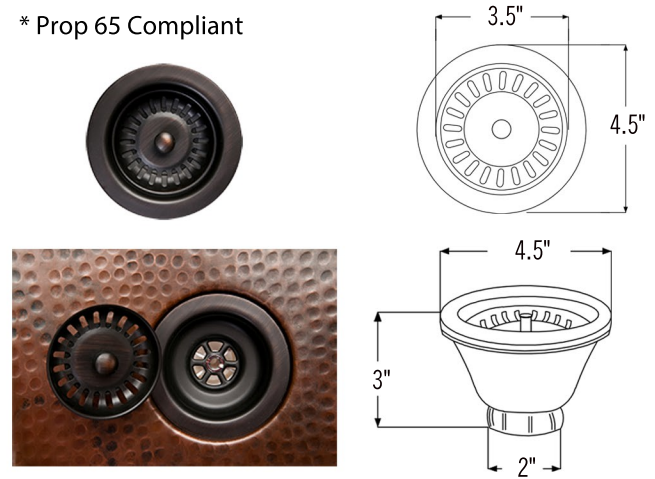

DRAIN #2 DETAILS (Model# D-132ORB)

- 3.5" Kitchen, Prep, Bar Basket Strainer Drain
- Color: Oil Rubbed Bronze
- Outer Dimension: 4.5" x 3"
- Inner Dimension: 3.5"
- Installation Type: Compression
- Material: Brass/PVC
- Prop 65 Compliant