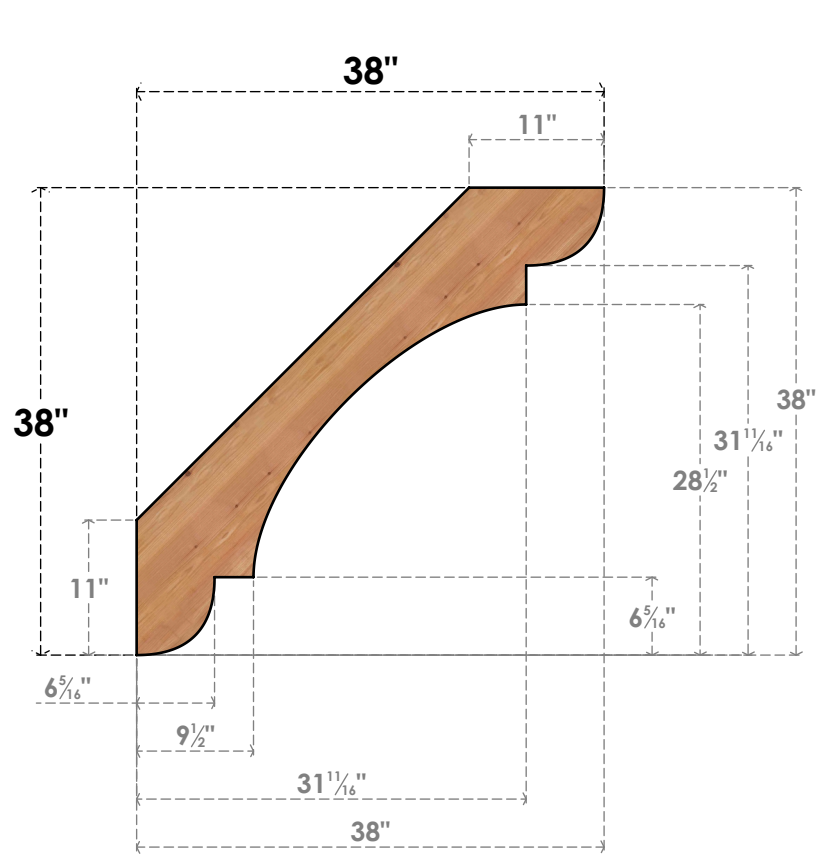

BRC06X38X38OLY00SWR

5 1/2"W X 38"D X 38"H OLYMPIC SMOOTH BRACE, WESTERN RED CEDAR

SIDE

FRONT

EKENA MILLWORK
2300 WEST MAIN ST.
CLARKSVILLE, TX 75426
TOLL FREE: 866-607-0453
WWW.EKENAMILLWORK.COM

NOTES

1. INSTALLATION TO BE COMPLETED IN ACCORDANCE WITH MANUFACTURER'S SPECIFICATIONS.
2. DRAWING MAY NOT BE TO SCALE
3. THIS DRAWING IS INTENDED FOR DESIGN AND PLANNING PURPOSES ONLY.
4. ALL INFORMATION CONTAINED HEREIN WAS CURRENT AT THE TIME OF DEVELOPMENT BUT MUST BE REVIEWED AND APPROVED BY THE PRODUCT MANUFACTURER TO BE CONSIDERED ACCURATE.
5. PRODUCTS ARE NOT KILN DRIED. THIS ITEM IS UNIQUE AND WILL CONTAIN THE NATURAL VARIATIONS THAT THE WOOD SPECIES OFFERS. THIS MAY RESULT IN VARIATIONS UP TO 1/4"