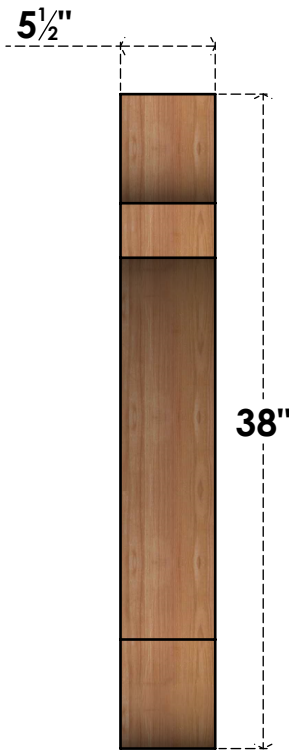

BRC06X38X38OLY00SWR

5 1/2"W X 38"D X 38"H OLYMPIC SMOOTH BRACE, WESTERN RED CEDAR

SIDE

FRONT

EKENA MILLWORK
2300 WEST MAIN ST.
CLARKSVILLE, TX 75426
TOLL FREE: 866-607-0453
WWW.EKENAMILLWORK.COM

NOTES

1. INSTALLATION TO BE COMPLETED IN ACCORDANCE WITH MANUFACTURER'S SPECIFICATIONS.
2. DRAWING MAY NOT BE TO SCALE
3. THIS DRAWING IS INTENDED FOR DESIGN AND PLANNING PURPOSES ONLY.
4. ALL INFORMATION CONTAINED HEREIN WAS CURRENT AT THE TIME OF DEVELOPMENT BUT MUST BE REVIEWED AND APPROVED BY THE PRODUCT MANUFACTURER TO BE CONSIDERED ACCURATE.
5. PRODUCTS ARE NOT KILN DRIED. THIS ITEM IS UNIQUE AND WILL CONTAIN THE NATURAL VARIATIONS THAT THE WOOD SPECIES OFFERS. THIS MAY RESULT IN VARIATIONS UP TO 1/4"