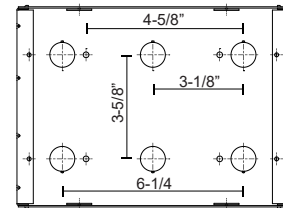

**NEWPORT
ER7108-MBOX
STEP LIGHTS**

PROJECT

DESCRIPTION

Dry location back box compatible with the ER7108.

SPECIFICATION DETAILS

* For custom options, consult factory for details.

Fixture Dimensions	W9-1/2" x H7" x E1-3/4"
Location	Dry
Warranty	5 Years