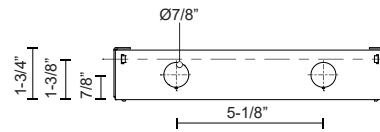

**NEWPORT
ER7108-MBOX
STEP LIGHTS**

PROJECT

DESCRIPTION

Dry location back box compatible with the ER7108.

SPECIFICATION DETAILS

* For custom options, consult factory for details.

Fixture Dimensions	W9-1/2" x H7" x E1-3/4"
Location	Dry
Warranty	5 Years