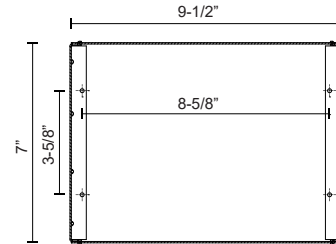

**NEWPORT
ER7108-MBOX
STEP LIGHTS**

PROJECT

DESCRIPTION

Dry location back box compatible with the ER7108.

SPECIFICATION DETAILS

* For custom options, consult factory for details.

Fixture Dimensions	W9-1/2" x H7" x E1-3/4"
Location	Dry
Warranty	5 Years