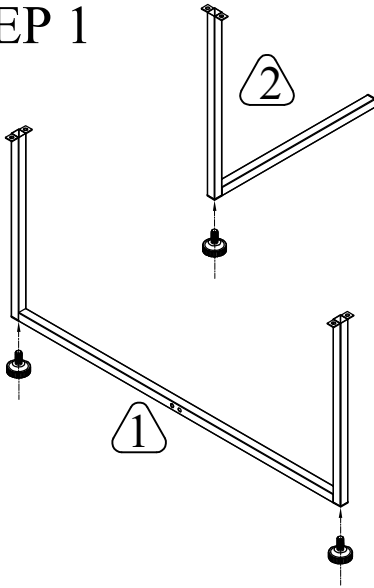

ASSEMBLY INSTRUCTIONS

Coffee Table

STEP 1