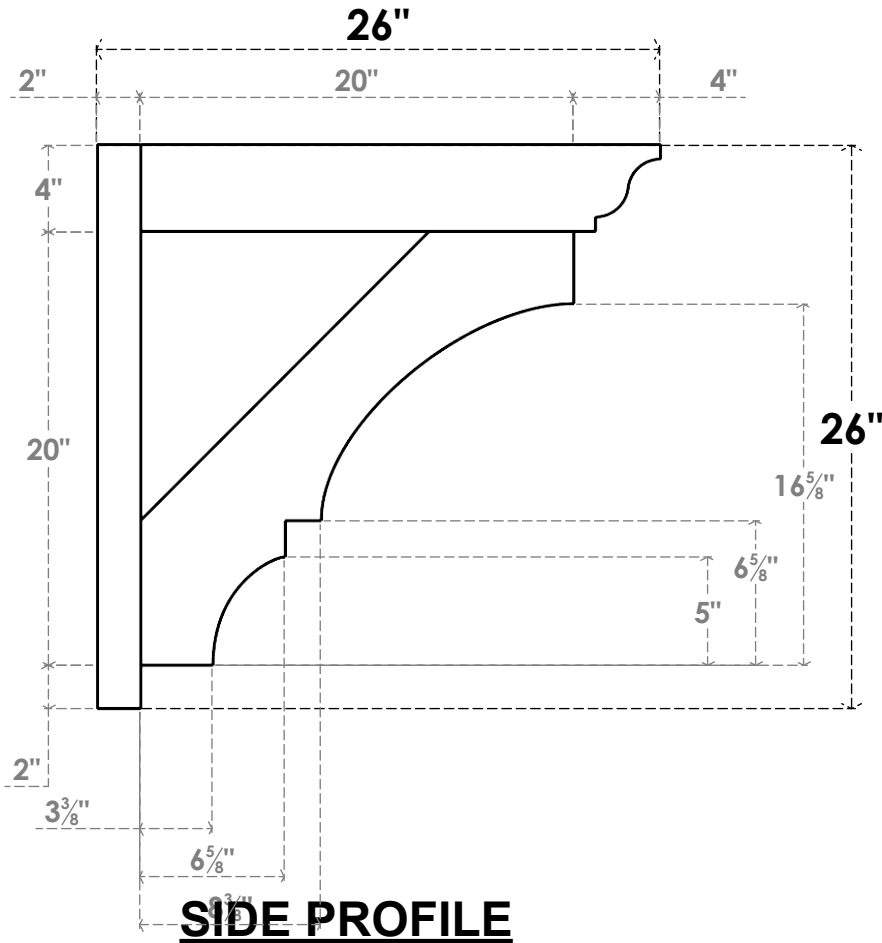

ITEM NUMBER: OUTUROC040X060X26000X26000X040X020X040BOA04RCPR

4"W TOP X 6"W BACK X 26"D X 26"H X 4"T TOP X 2"T BACK TIMBERTHANE ROUGH CEDAR BALBOA FAUX WOOD OPEN OUTLOOKER, TRADITIONAL TOP AND BLOCK BACK, 4"W CLOSED BRACE, PRIMED TAN

EKENA MILLWORK
2300 WEST MAIN ST.
CLARKSVILLE, TX 75426
TOLL FREE: 866-607-0453
WWW.EKENAMILLWORK.COM

NOTES

1. INSTALLATION TO BE COMPLETED IN ACCORDANCE WITH MANUFACTURER'S SPECIFICATIONS.
2. DRAWING MAY NOT BE TO SCALE
3. THIS DRAWING IS INTENDED FOR DESIGN AND PLANNING PURPOSES ONLY.
4. ALL INFORMATION CONTAINED HEREIN WAS CURRENT AT THE TIME OF DEVELOPMENT BUT MUST BE REVIEWED AND APPROVED BY THE PRODUCT MANUFACTURER TO BE CONSIDERED ACCURATE.
5. TIMBERTHANE ARCHITECTURAL PRODUCTS ARE MADE FROM HIGH DENSITY URETHANE AND COME FACTORY PRIMED