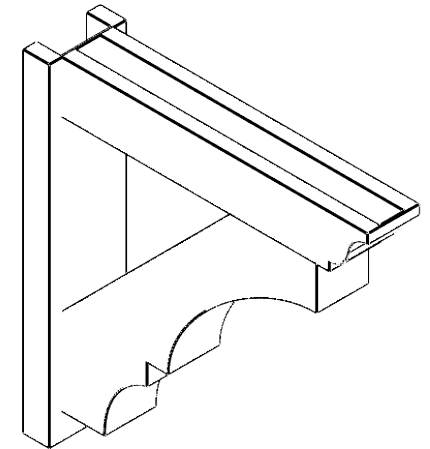

ITEM NUMBER: OUTUROC040X060X26000X26000X040X020X040BOA04RCPR

4"W TOP X 6"W BACK X 26"D X 26"H X 4"T TOP X 2"T BACK TIMBERTHANE ROUGH CEDAR BALBOA FAUX WOOD OPEN OUTLOOKER, TRADITIONAL TOP AND BLOCK BACK, 4"W CLOSED BRACE, PRIMED TAN

EKENA MILLWORK
2300 WEST MAIN ST.
CLARKSVILLE, TX 75426
TOLL FREE: 866-607-0453
WWW.EKENAMILLWORK.COM

NOTES

1. INSTALLATION TO BE COMPLETED IN ACCORDANCE WITH MANUFACTURER'S SPECIFICATIONS.
2. DRAWING MAY NOT BE TO SCALE
3. THIS DRAWING IS INTENDED FOR DESIGN AND PLANNING PURPOSES ONLY.
4. ALL INFORMATION CONTAINED HEREIN WAS CURRENT AT THE TIME OF DEVELOPMENT BUT MUST BE REVIEWED AND APPROVED BY THE PRODUCT MANUFACTURER TO BE CONSIDERED ACCURATE.
5. TIMBERTHANE ARCHITECTURAL PRODUCTS ARE MADE FROM HIGH DENSITY URETHANE AND COME FACTORY PRIMED