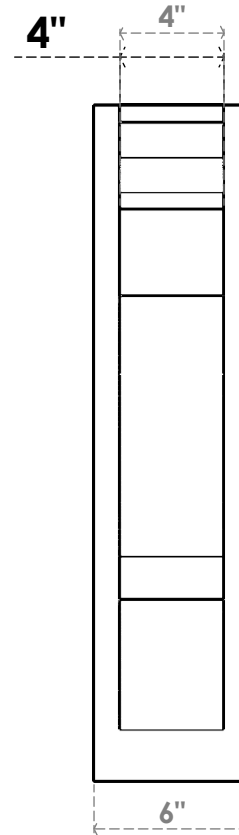

ITEM NUMBER: OUTUROC040X060X26000X26000X040X020X040BOA04RCPR

4"W TOP X 6"W BACK X 26"D X 26"H X 4"T TOP X 2"T BACK TIMBERTHANE ROUGH CEDAR BALBOA FAUX WOOD OPEN OUTLOOKER, TRADITIONAL TOP AND BLOCK BACK, 4"W CLOSED BRACE, PRIMED TAN

EKENA MILLWORK
2300 WEST MAIN ST.
CLARKSVILLE, TX 75426
TOLL FREE: 866-607-0453
WWW.EKENAMILLWORK.COM

NOTES

1. INSTALLATION TO BE COMPLETED IN ACCORDANCE WITH MANUFACTURER'S SPECIFICATIONS.
2. DRAWING MAY NOT BE TO SCALE
3. THIS DRAWING IS INTENDED FOR DESIGN AND PLANNING PURPOSES ONLY.
4. ALL INFORMATION CONTAINED HEREIN WAS CURRENT AT THE TIME OF DEVELOPMENT BUT MUST BE REVIEWED AND APPROVED BY THE PRODUCT MANUFACTURER TO BE CONSIDERED ACCURATE.
5. TIMBERTHANE ARCHITECTURAL PRODUCTS ARE MADE FROM HIGH DENSITY URETHANE AND COME FACTORY PRIMED