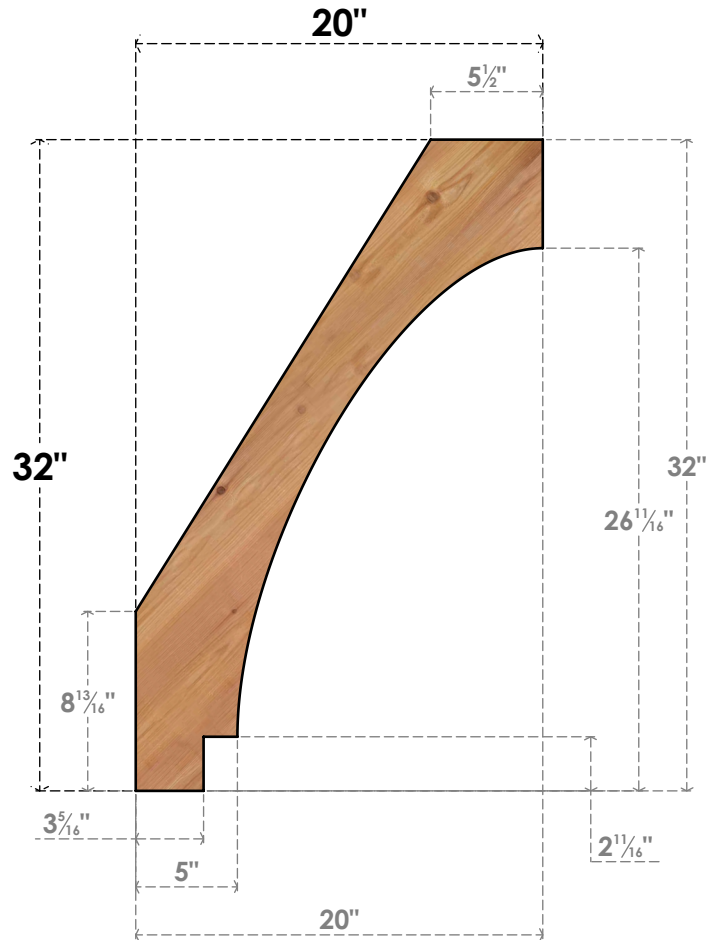

BRC04X20X32IMP00SWR

3 1/2"W X 20"D X 32"H IMPERIAL SMOOTH BRACE, WESTERN RED CEDAR

SIDE

FRONT

EKENA MILLWORK
 2300 WEST MAIN ST.
 CLARKSVILLE, TX 75426
 TOLL FREE: 866-607-0453
 WWW.EKENAMILLWORK.COM

NOTES