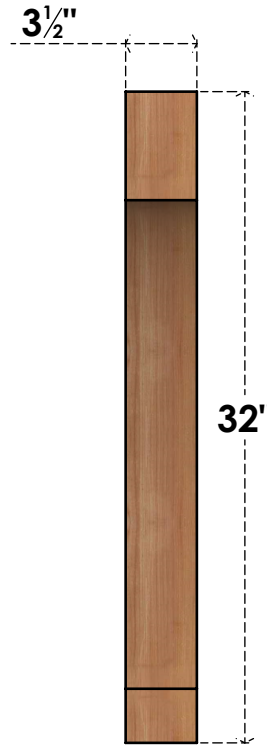

BRC04X20X32IMP00SWR

3 1/2"W X 20"D X 32"H IMPERIAL SMOOTH BRACE, WESTERN RED CEDAR

SIDE

FRONT

EKENA MILLWORK
 2300 WEST MAIN ST.
 CLARKSVILLE, TX 75426
 TOLL FREE: 866-607-0453
 WWW.EKENAMILLWORK.COM

NOTES