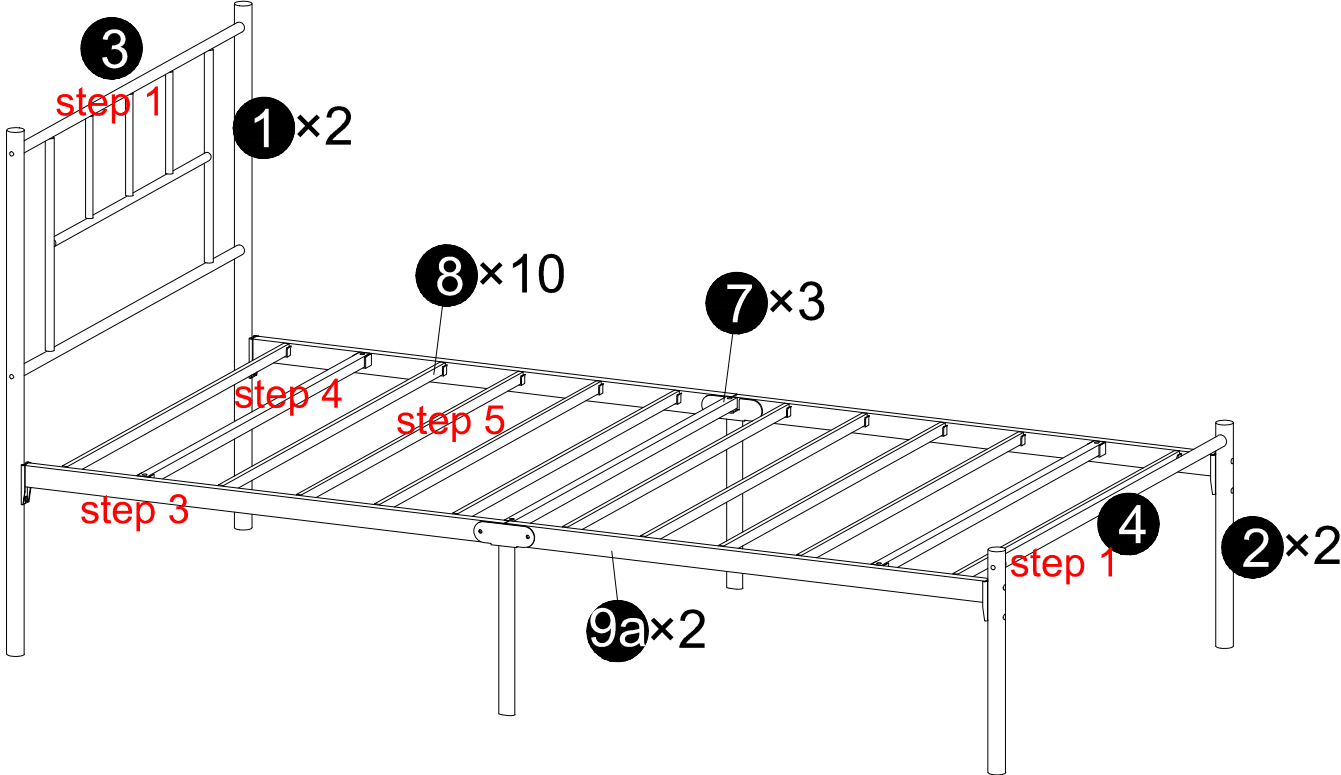

We control manufacturing and distribution ourselves, ensure the quality

Item Description: Bed Frame

Model NO: YJX-No.2

Size: (1975mm)×(1002mm)×(980mm/420mm)

Easy assembly by following step 1、 step 2、 step 3...

# Components

<b>1</b>		2PCS
<b>2</b>		2PCS
<b>3</b>		1PC
<b>4</b>		1PC
<b>7</b>	<p>With Screw Holes</p> 	3PCS
<b>8</b>	<p>Without Screw Holes</p> 	10PCS
<b>9a</b>		2PCS