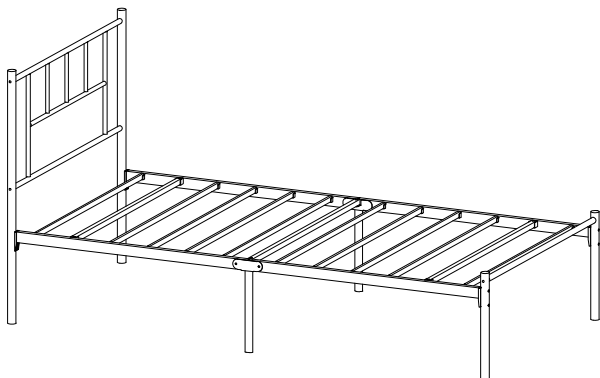

We control manufacturing and distribution ourselves, ensure the quality

Item Description: Bed Frame

Model NO: YJX-No.2

Size: (1975mm)×(1002mm)×(980mm/420mm)

Easy assembly by following step 1、 step 2、 step 3...