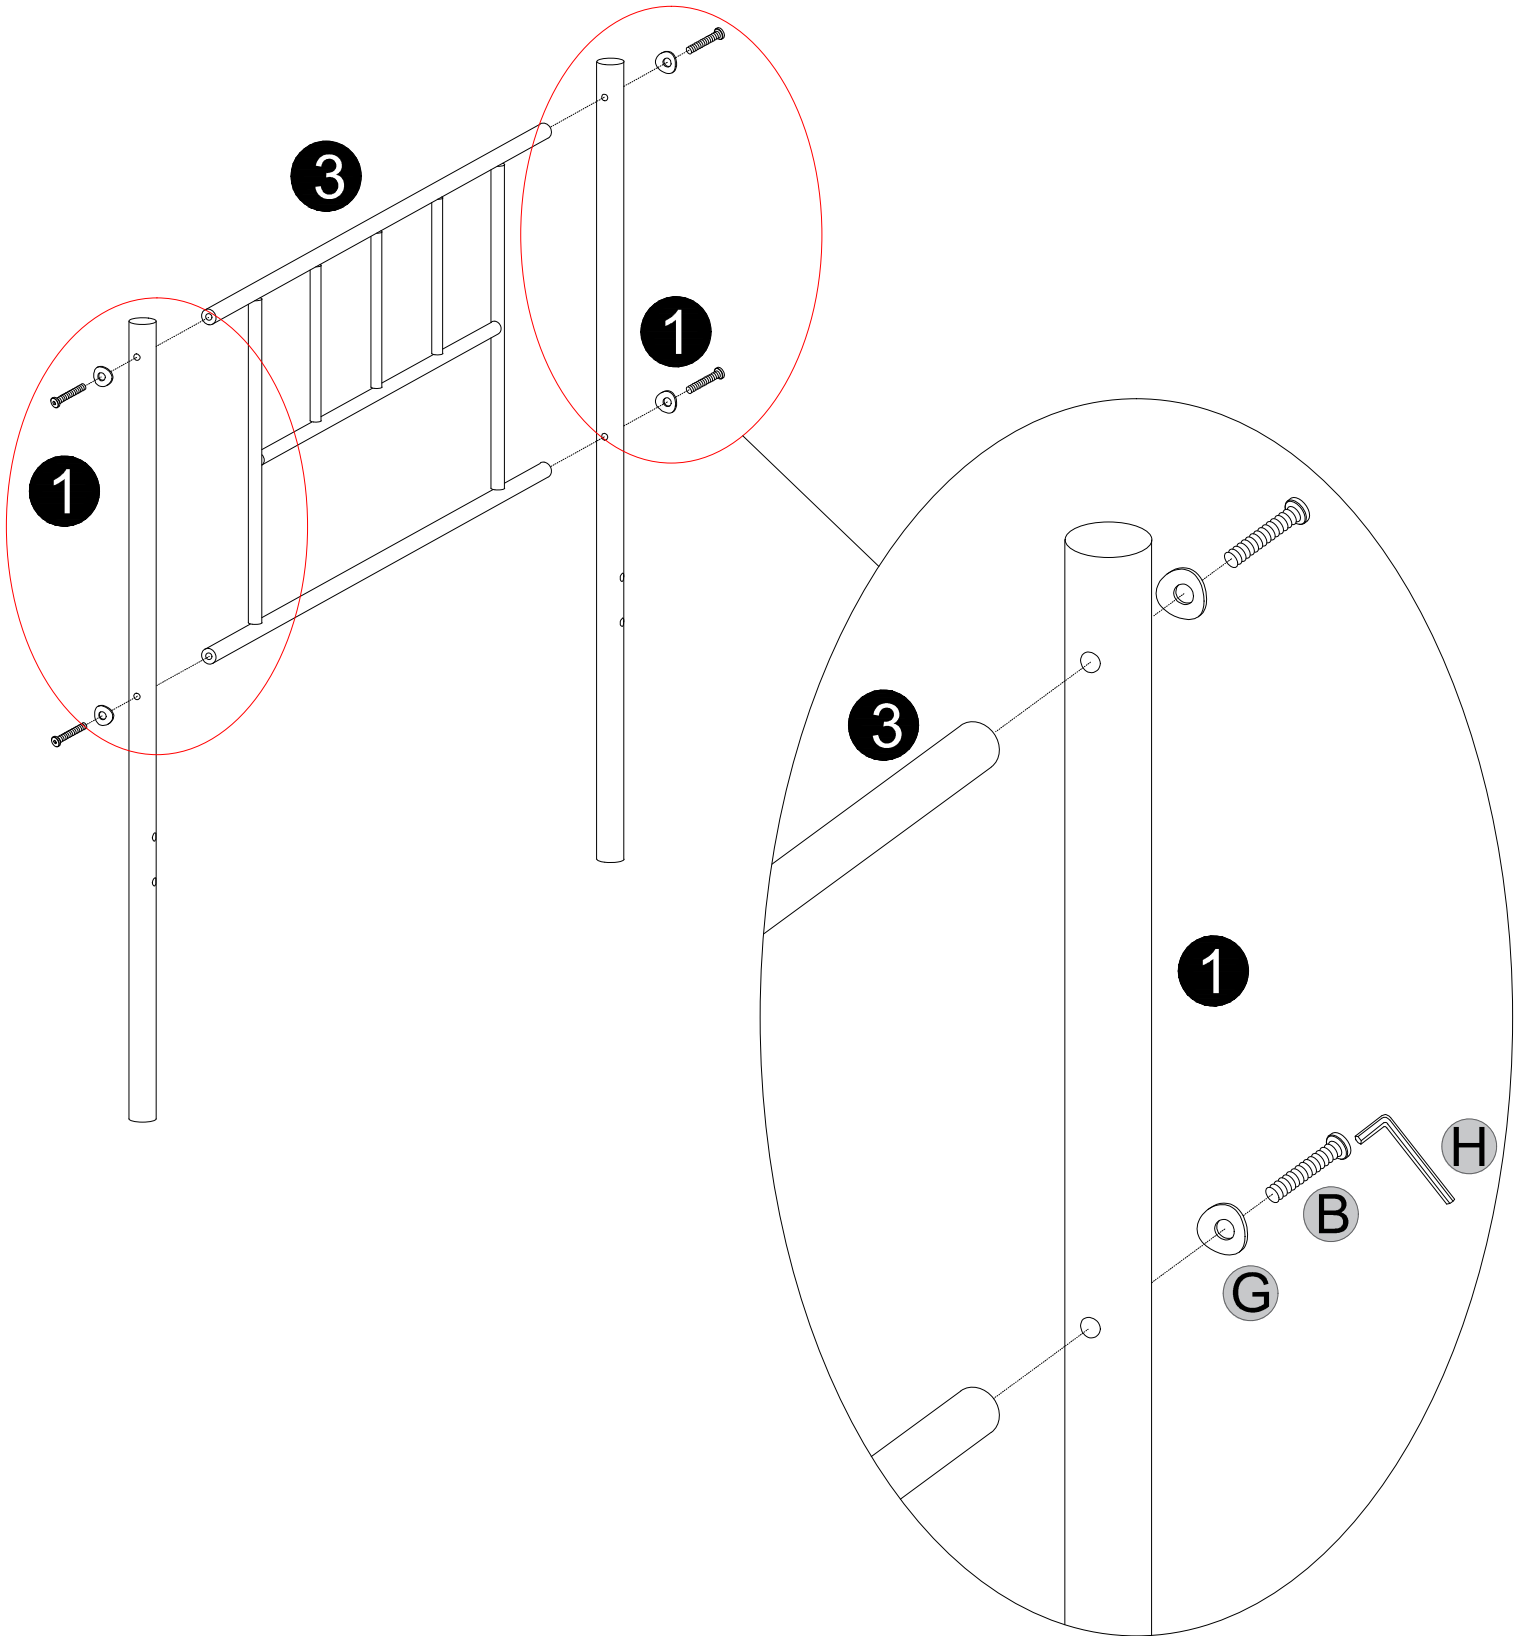

We control manufacturing and distribution ourselves, ensure the quality

Item Description: Bed Frame

Model NO: YJX-No.2

Size: (1975mm)×(1002mm)×(980mm/420mm)

Easy assembly by following step 1、 step 2、 step 3...

# Components

<b>1</b>		2PCS
<b>2</b>		2PCS
<b>3</b>		1PC
<b>4</b>		1PC
<b>7</b>	<p>With Screw Holes</p> 	3PCS
<b>8</b>	<p>Without Screw Holes</p> 	10PCS
<b>9a</b>		2PCS

# Screws & Tools

<b>A</b>		M8×50mm	4PCS
<b>B</b>		M6×55mm	6PCS
<b>C</b>		M6×30mm	6PCS
<b>D</b>		M6×28mm	4PCS
<b>F</b>			4PCS
<b>G</b>			14PCS
<b>H</b>		4×4mm	2PCS

# step 1

**Note: For easy setup intention, do not tighten screws during the installation process**