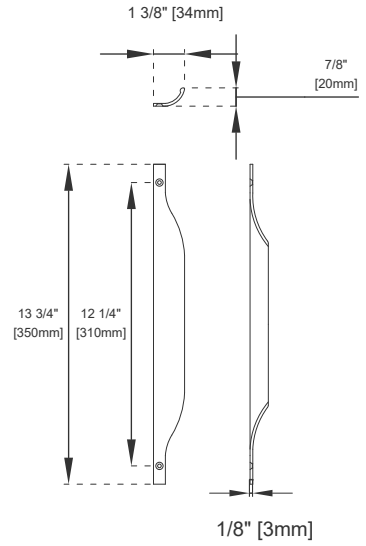

31.5" VANITY and OPTIONAL BASE

Shown with sinktop
(sold separately)

Features and Materials

Solids: Yellow Poplar
Metal Material: Stainless Steel
Veneers: AGR-Engineered Ash; LTO-Red Oak
Panels: Plywood
Installation Type: Floor Standing with Base or Wall Mounted
Number of Basins: One, Integrated Sinktop
Sinktop Included: NO, Sold Separately (CSP-S2418-WG)
Basin Overflow: YES
Metal Base Included: Optional, sold separately
Number of Doors: Two
Number of Drawers: 0
Number of Tip Outs: 0
Assembly Required: YES, Attach optional base and sinktop
Metal Base Material/ Finish: 304 Stainless Steel/Brushed Nickel/Matte Black/
Radiant Gold Color
Hardware Material/Finish: 304 Stainless Steel in Brushed Nickel/Matte
Black/Radiant Gold
Fits Drain Hole Size: 1-3/4"
European Soft Close Hinges

Dimension -Cabinet

Width:31-1/2"
Depth:15-3/8"
Height:17"
Rough-In Height: 23-1/4"

Dimensions-Cabinet w/ Base

Width:31-1/2"
Depth:15-3/8"
Height:33-1/2"
Rough-In Height: 23-1/4"

31.5" VANITY+BASE

Top View

Knob

Front View

All dimensions are nominal
 Diagrams are of cabinet and base only- Optional integrated sinktops are not shown

31.5" VANITY+BASE

Side View

Back View

All dimensions are nominal
Diagrams are of cabinet and base only-Optional integrated sinktops are not shown