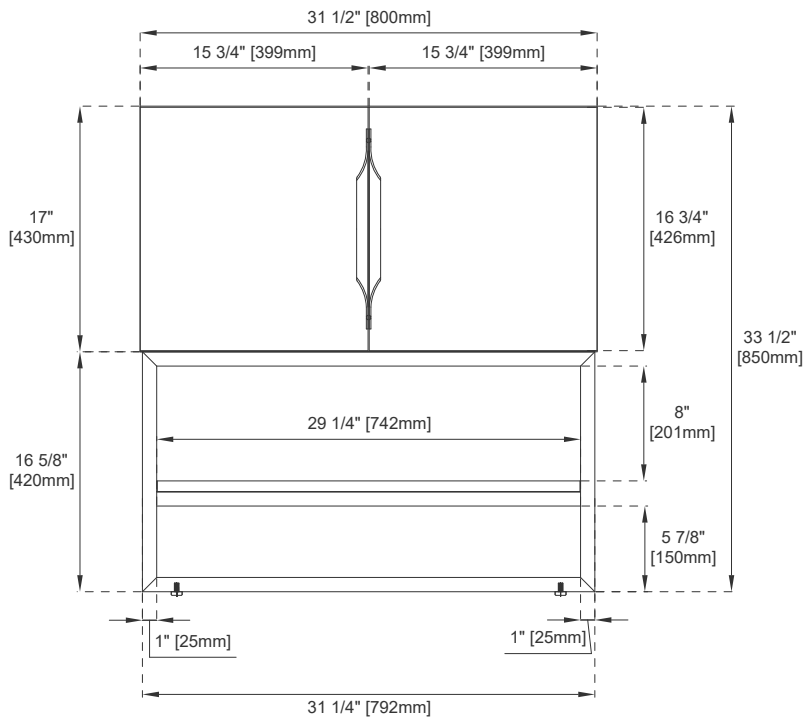

31.5" VANITY and OPTIONAL BASE

Shown with sinktop
(sold separately)

Features and Materials

Solids: Yellow Poplar
Metal Material: Stainless Steel
Veneers: AGR-Engineered Ash; LTO-Red Oak
Panels: Plywood
Installation Type: Floor Standing with Base or Wall Mounted
Number of Basins: One, Integrated Sinktop
Sinktop Included: NO, Sold Separately (CSP-S2418-WG)
Basin Overflow: YES
Metal Base Included: Optional, sold separately
Number of Doors: Two
Number of Drawers: 0
Number of Tip Outs: 0
Assembly Required: YES, Attach optional base and sinktop
Metal Base Material/ Finish: 304 Stainless Steel/Brushed Nickel/Matte Black/
Radiant Gold Color
Hardware Material/Finish: 304 Stainless Steel in Brushed Nickel/Matte
Black/Radiant Gold
Fits Drain Hole Size: 1-3/4"
European Soft Close Hinges

Dimension -Cabinet

Width:31-1/2"
Depth:15-3/8"
Height:17"
Rough-In Height: 23-1/4"

Dimensions-Cabinet w/ Base

Width:31-1/2"
Depth:15-3/8"
Height:33-1/2"
Rough-In Height: 23-1/4"

31.5" VANITY+BASE

Top View

Knob

Front View

All dimensions are nominal
 Diagrams are of cabinet and base only- Optional integrated sinktops are not shown

31.5" VANITY+BASE

Side View

Back View

All dimensions are nominal
Diagrams are of cabinet and base only-Optional integrated sinktops are not shown