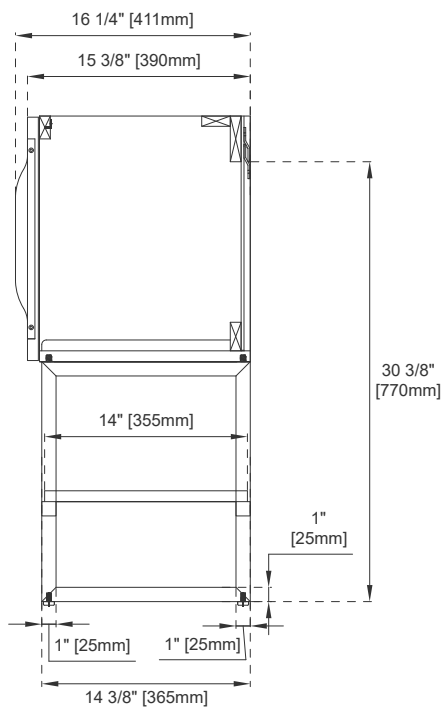

31.5" VANITY and OPTIONAL BASE

Shown with sinktop
(sold separately)

Features and Materials

Solids: Yellow Poplar
Metal Material: Stainless Steel
Veneers: AGR-Engineered Ash; LTO-Red Oak
Panels: Plywood
Installation Type: Floor Standing with Base or Wall Mounted
Number of Basins: One, Integrated Sinktop
Sinktop Included: NO, Sold Separately (CSP-S2418-WG)
Basin Overflow: YES
Metal Base Included: Optional, sold separately
Number of Doors: Two
Number of Drawers: 0
Number of Tip Outs: 0
Assembly Required: YES, Attach optional base and sinktop
Metal Base Material/ Finish: 304 Stainless Steel/Brushed Nickel/Matte Black/
Radiant Gold Color
Hardware Material/Finish: 304 Stainless Steel in Brushed Nickel/Matte
Black/Radiant Gold
Fits Drain Hole Size: 1-3/4"
European Soft Close Hinges

Dimension -Cabinet

Width:31-1/2"
Depth:15-3/8"
Height:17"
Rough-In Height: 23-1/4"

Dimensions-Cabinet w/ Base

Width:31-1/2"
Depth:15-3/8"
Height:33-1/2"
Rough-In Height: 23-1/4"

31.5" VANITY+BASE

Top View

Knob

Front View

All dimensions are nominal
 Diagrams are of cabinet and base only- Optional integrated sinktops are not shown

31.5" VANITY+BASE

Side View

Back View

All dimensions are nominal
Diagrams are of cabinet and base only-Optional integrated sinktops are not shown