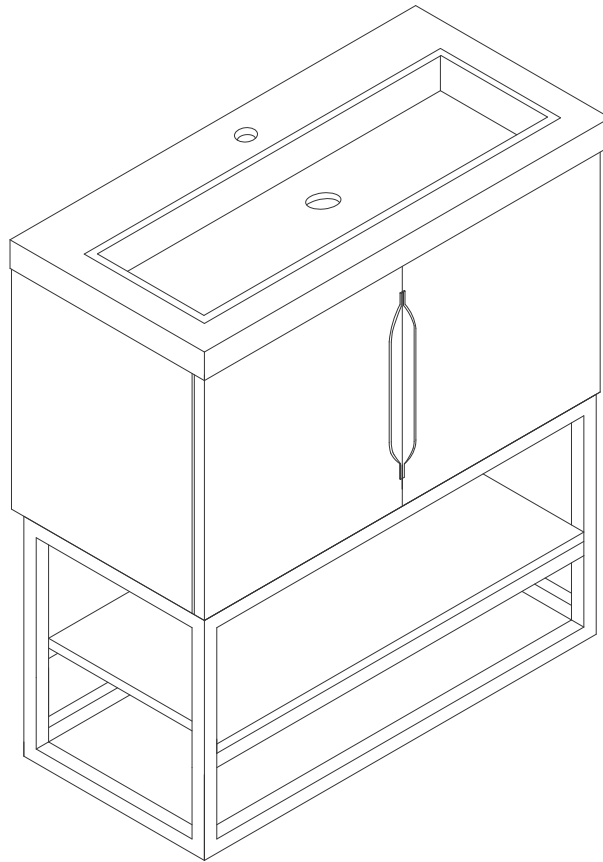

31.5" VANITY and OPTIONAL BASE

Shown with sinktop
(sold separately)

Features and Materials

Solids: Yellow Poplar
Metal Material: Stainless Steel
Veneers: AGR-Engineered Ash; LTO-Red Oak
Panels: Plywood
Installation Type: Floor Standing with Base or Wall Mounted
Number of Basins: One, Integrated Sinktop
Sinktop Included: NO, Sold Separately (CSP-S2418-WG)
Basin Overflow: YES
Metal Base Included: Optional, sold separately
Number of Doors: Two
Number of Drawers: 0
Number of Tip Outs: 0
Assembly Required: YES, Attach optional base and sinktop
Metal Base Material/ Finish: 304 Stainless Steel/Brushed Nickel/Matte Black/
Radiant Gold Color
Hardware Material/Finish: 304 Stainless Steel in Brushed Nickel/Matte
Black/Radiant Gold
Fits Drain Hole Size: 1-3/4"
European Soft Close Hinges

Dimension -Cabinet

Width:31-1/2"
Depth:15-3/8"
Height:17"
Rough-In Height: 23-1/4"

Dimensions-Cabinet w/ Base

Width:31-1/2"
Depth:15-3/8"
Height:33-1/2"
Rough-In Height: 23-1/4"

31.5" VANITY+BASE

Top View

Knob

Front View

All dimensions are nominal
 Diagrams are of cabinet and base only- Optional integrated sinktops are not shown

31.5" VANITY+BASE

Side View

Back View

All dimensions are nominal
Diagrams are of cabinet and base only-Optional integrated sinktops are not shown