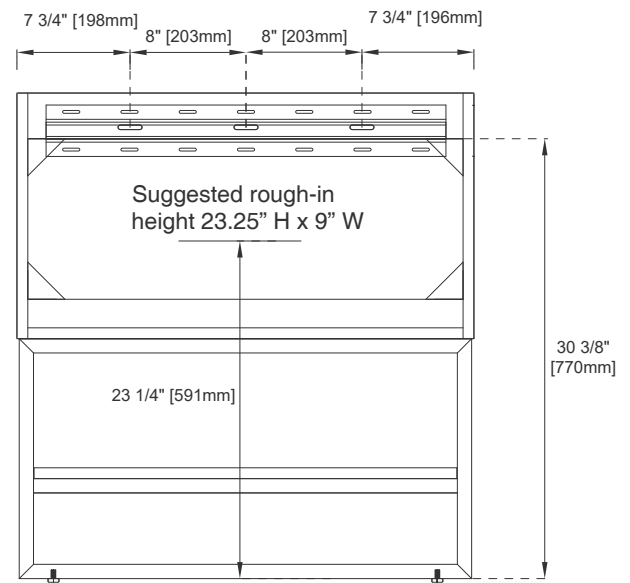

31.5" VANITY and OPTIONAL BASE

Shown with sinktop
(sold separately)

Features and Materials

Solids: Yellow Poplar
Metal Material: Stainless Steel
Veneers: AGR-Engineered Ash; LTO-Red Oak
Panels: Plywood
Installation Type: Floor Standing with Base or Wall Mounted
Number of Basins: One, Integrated Sinktop
Sinktop Included: NO, Sold Separately (CSP-S2418-WG)
Basin Overflow: YES
Metal Base Included: Optional, sold separately
Number of Doors: Two
Number of Drawers: 0
Number of Tip Outs: 0
Assembly Required: YES, Attach optional base and sinktop
Metal Base Material/ Finish: 304 Stainless Steel/Brushed Nickel/Matte Black/
Radiant Gold Color
Hardware Material/Finish: 304 Stainless Steel in Brushed Nickel/Matte
Black/Radiant Gold
Fits Drain Hole Size: 1-3/4"
European Soft Close Hinges

Dimension -Cabinet

Width:31-1/2"
Depth:15-3/8"
Height:17"
Rough-In Height: 23-1/4"

Dimensions-Cabinet w/ Base

Width:31-1/2"
Depth:15-3/8"
Height:33-1/2"
Rough-In Height: 23-1/4"

31.5" VANITY+BASE

Top View

Knob

Front View

All dimensions are nominal
 Diagrams are of cabinet and base only- Optional integrated sinktops are not shown

31.5" VANITY+BASE

Side View

Back View

All dimensions are nominal
Diagrams are of cabinet and base only-Optional integrated sinktops are not shown