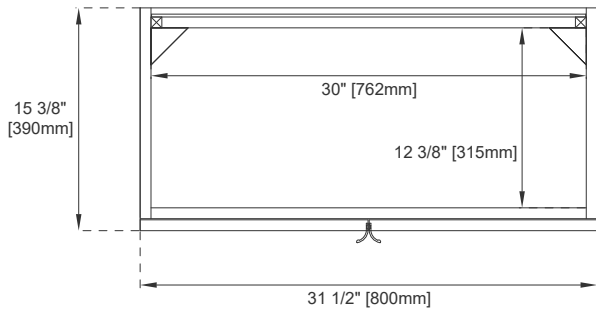

31.5" VANITY and OPTIONAL BASE

Shown with sinktop
(sold separately)

Features and Materials

Solids: Yellow Poplar
Metal Material: Stainless Steel
Veneers: AGR-Engineered Ash; LTO-Red Oak
Panels: Plywood
Installation Type: Floor Standing with Base or Wall Mounted
Number of Basins: One, Integrated Sinktop
Sinktop Included: NO, Sold Separately (CSP-S2418-WG)
Basin Overflow: YES
Metal Base Included: Optional, sold separately
Number of Doors: Two
Number of Drawers: 0
Number of Tip Outs: 0
Assembly Required: YES, Attach optional base and sinktop
Metal Base Material/ Finish: 304 Stainless Steel/Brushed Nickel/Matte Black/
Radiant Gold Color
Hardware Material/Finish: 304 Stainless Steel in Brushed Nickel/Matte
Black/Radiant Gold
Fits Drain Hole Size: 1-3/4"
European Soft Close Hinges

Dimension -Cabinet

Width:31-1/2"
Depth:15-3/8"
Height:17"
Rough-In Height: 23-1/4"

Dimensions-Cabinet w/ Base

Width:31-1/2"
Depth:15-3/8"
Height:33-1/2"
Rough-In Height: 23-1/4"

31.5" VANITY+BASE

Top View

Knob

Front View

All dimensions are nominal
 Diagrams are of cabinet and base only- Optional integrated sinktops are not shown

31.5" VANITY+BASE

Side View

Back View

All dimensions are nominal
Diagrams are of cabinet and base only-Optional integrated sinktops are not shown