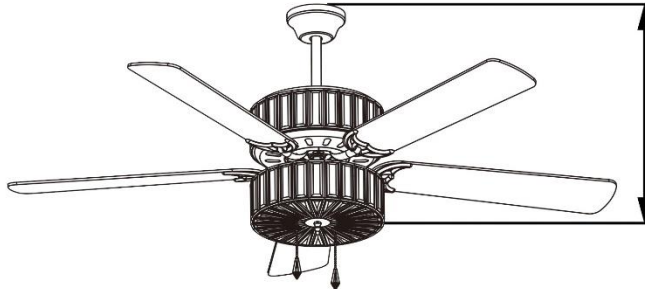

# Hanging Options Included

Flushmount  
15"H

4" Downrod  
18"H

21" Downrod  
35"H