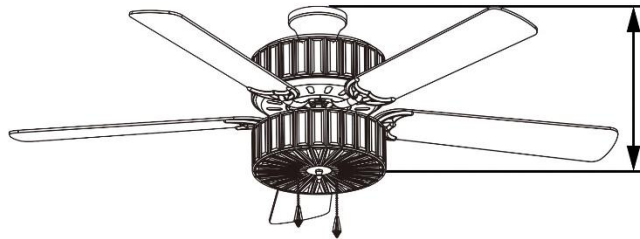

# Hanging Options Included

Flushmount  
15"H

4" Downrod  
18"H

21" Downrod  
35"H