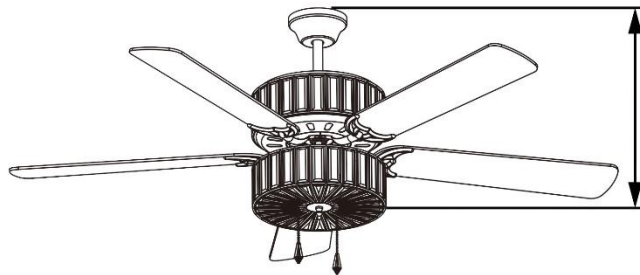

# Hanging Options Included

Flushmount  
15"H

4" Downrod  
18"H

21" Downrod  
35"H