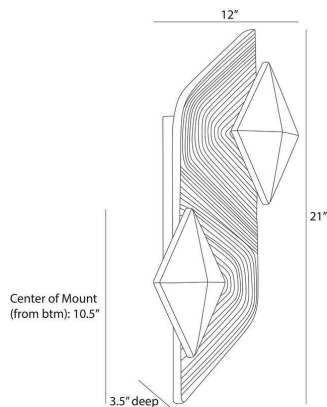

ARTERIO RS

JENNER SCONCE

DWC63

H: 21 IN, W: 12 IN, D: 3.5 IN,

Ivory Ricestone Composite, Antique Brass Steel

Designed to deliver a wash of light to the wall, double diamonds of antique brass-plated steel clamp at either side of an ivory ricestone composite plate. The graphic line texture adds geometric interest when illuminated. Finish will vary. Damp-rated, although limited, covered outdoor conditions may affect finish.

APPEARANCE

Material	Ricestone, Steel
Material Type	Composite
Finish	Ivory, Antique Brass
Finish Will Vary	Yes
Top Coat/Sealant	Yes

DIMENSIONS

Backplate	H: 11 IN, W: 5 IN, D: 1 IN
Mount	H: 10.5 IN, W: 4.5 IN
Center Of Mount From Btm Height	10.5 in

WIRING

Rating	Damp
Cord	0.5 FT, Black/White, SVT
Socket	2, Integrated LED
Maximum Watt	5
Voltage	110-120 V
LED Color Temp	2700K
LED Compatible Dimmer	TRIAC Dimmer
LED CRI	90+
LED Lifespan	30,000-50,000
LED Lumens	900