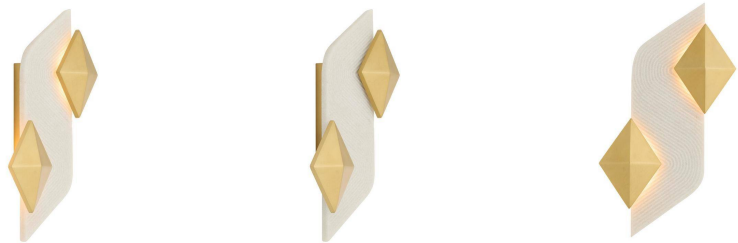

ARTERIO RS

JENNER SCONCE

DWC63

H: 21 IN, W: 12 IN, D: 3.5 IN,

Ivory Ricestone Composite, Antique Brass Steel

Designed to deliver a wash of light to the wall, double diamonds of antique brass-plated steel clamp at either side of an ivory ricestone composite plate. The graphic line texture adds geometric interest when illuminated. Finish will vary. Damp-rated, although limited, covered outdoor conditions may affect finish.

APPEARANCE

Material	Ricestone, Steel
Material Type	Composite
Finish	Ivory, Antique Brass
Finish Will Vary	Yes
Top Coat/Sealant	Yes

DIMENSIONS

Backplate	H: 11 IN, W: 5 IN, D: 1 IN
Mount	H: 10.5 IN, W: 4.5 IN
Center Of Mount From Btm Height	10.5 in

WIRING

Rating	Damp
Cord	0.5 FT, Black/White, SVT
Socket	2, Integrated LED
Maximum Watt	5
Voltage	110-120 V
LED Color Temp	2700K
LED Compatible Dimmer	TRIAC Dimmer
LED CRI	90+
LED Lifespan	30,000-50,000
LED Lumens	900